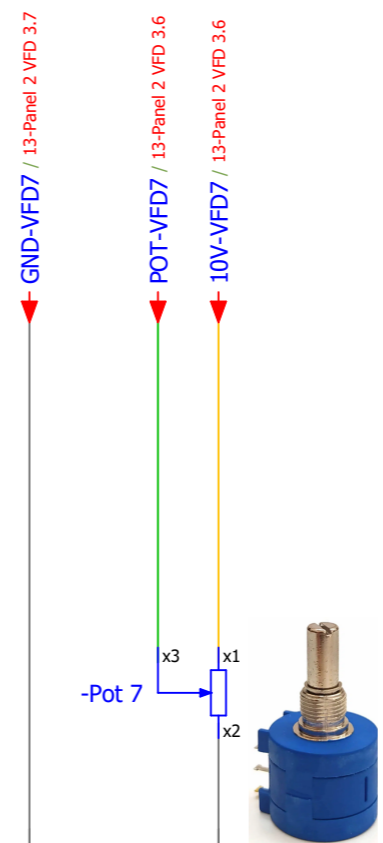

Project :	MAYAN DIESEL
Serial No. :	1R2242107220020
Designer :	A. Banihashemi

Project Description :
Power Supply : 400V AC 50 Hz
Number of Cells : 5
Length / Widht : 200cm / 90cm
IP : 54

Manufacturer :

Nic Sanat
nicsanat.com

Employer :

Mayan
mayan-group.com

Page Name :	16-Panel 2 Door Potentiometer
Previous Page :	15-Panel 2 Door Command
Next Page :	17-Panel 2 Door Indicator