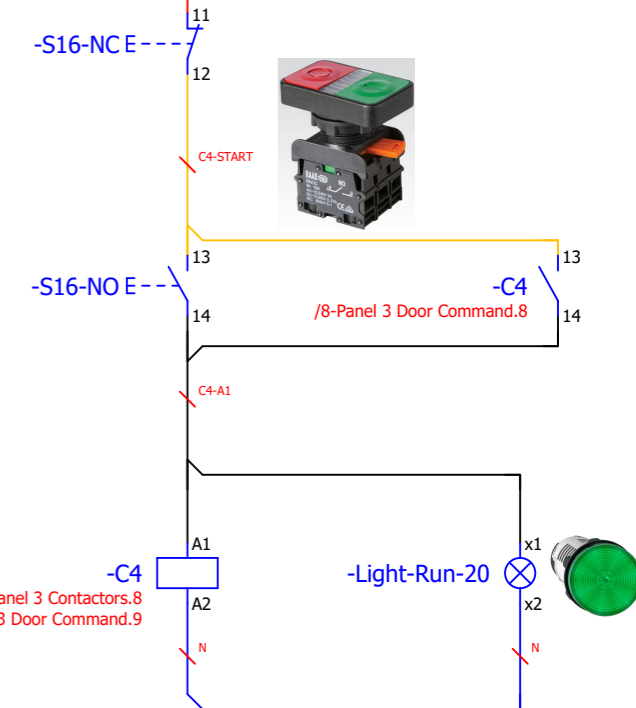

N-Door 3 / 1-Panel 3 Distribution.1

7-Panel 3 PhaseControl.7
PhaseControl 1