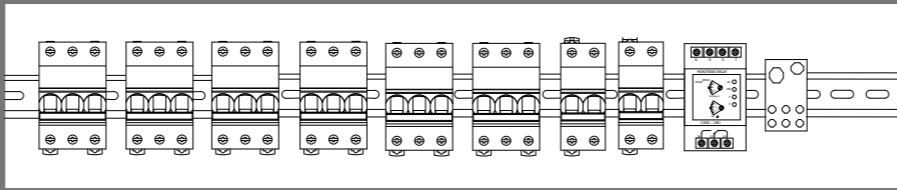

Project Description :
 Power Supply : 400V AC 50 Hz
 Number of Cells : 5
 Length / Widht : 200cm / 90cm
 IP : 54

Manufacturer :
 Nic Sanat
 nicsanat.com

Employer :
 Mayan
 mayan-group.com

Page Name :	3-Panel 3
Previous Page :	2-Panel 2
Next Page :	4-Panel 4