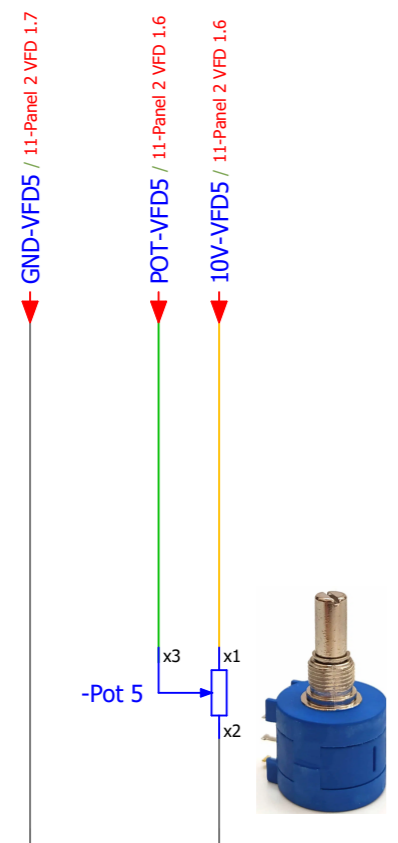

Project :	MAYAN DIESEL
Serial No. :	1R2242107220020
Designer :	A. Banihashemi

Project Description :
Power Supply : 400V AC 50 Hz
Number of Cells : 5
Length / Widht : 200cm / 90cm
IP : 54

Manufacturer :

Nic Sanat
nicsanat.com

Employer :

Mayan
mayan-group.com

Page Name :	16-Panel 2 Door Potentiometer
Previous Page :	15-Panel 2 Door Command
Next Page :	17-Panel 2 Door Indicator