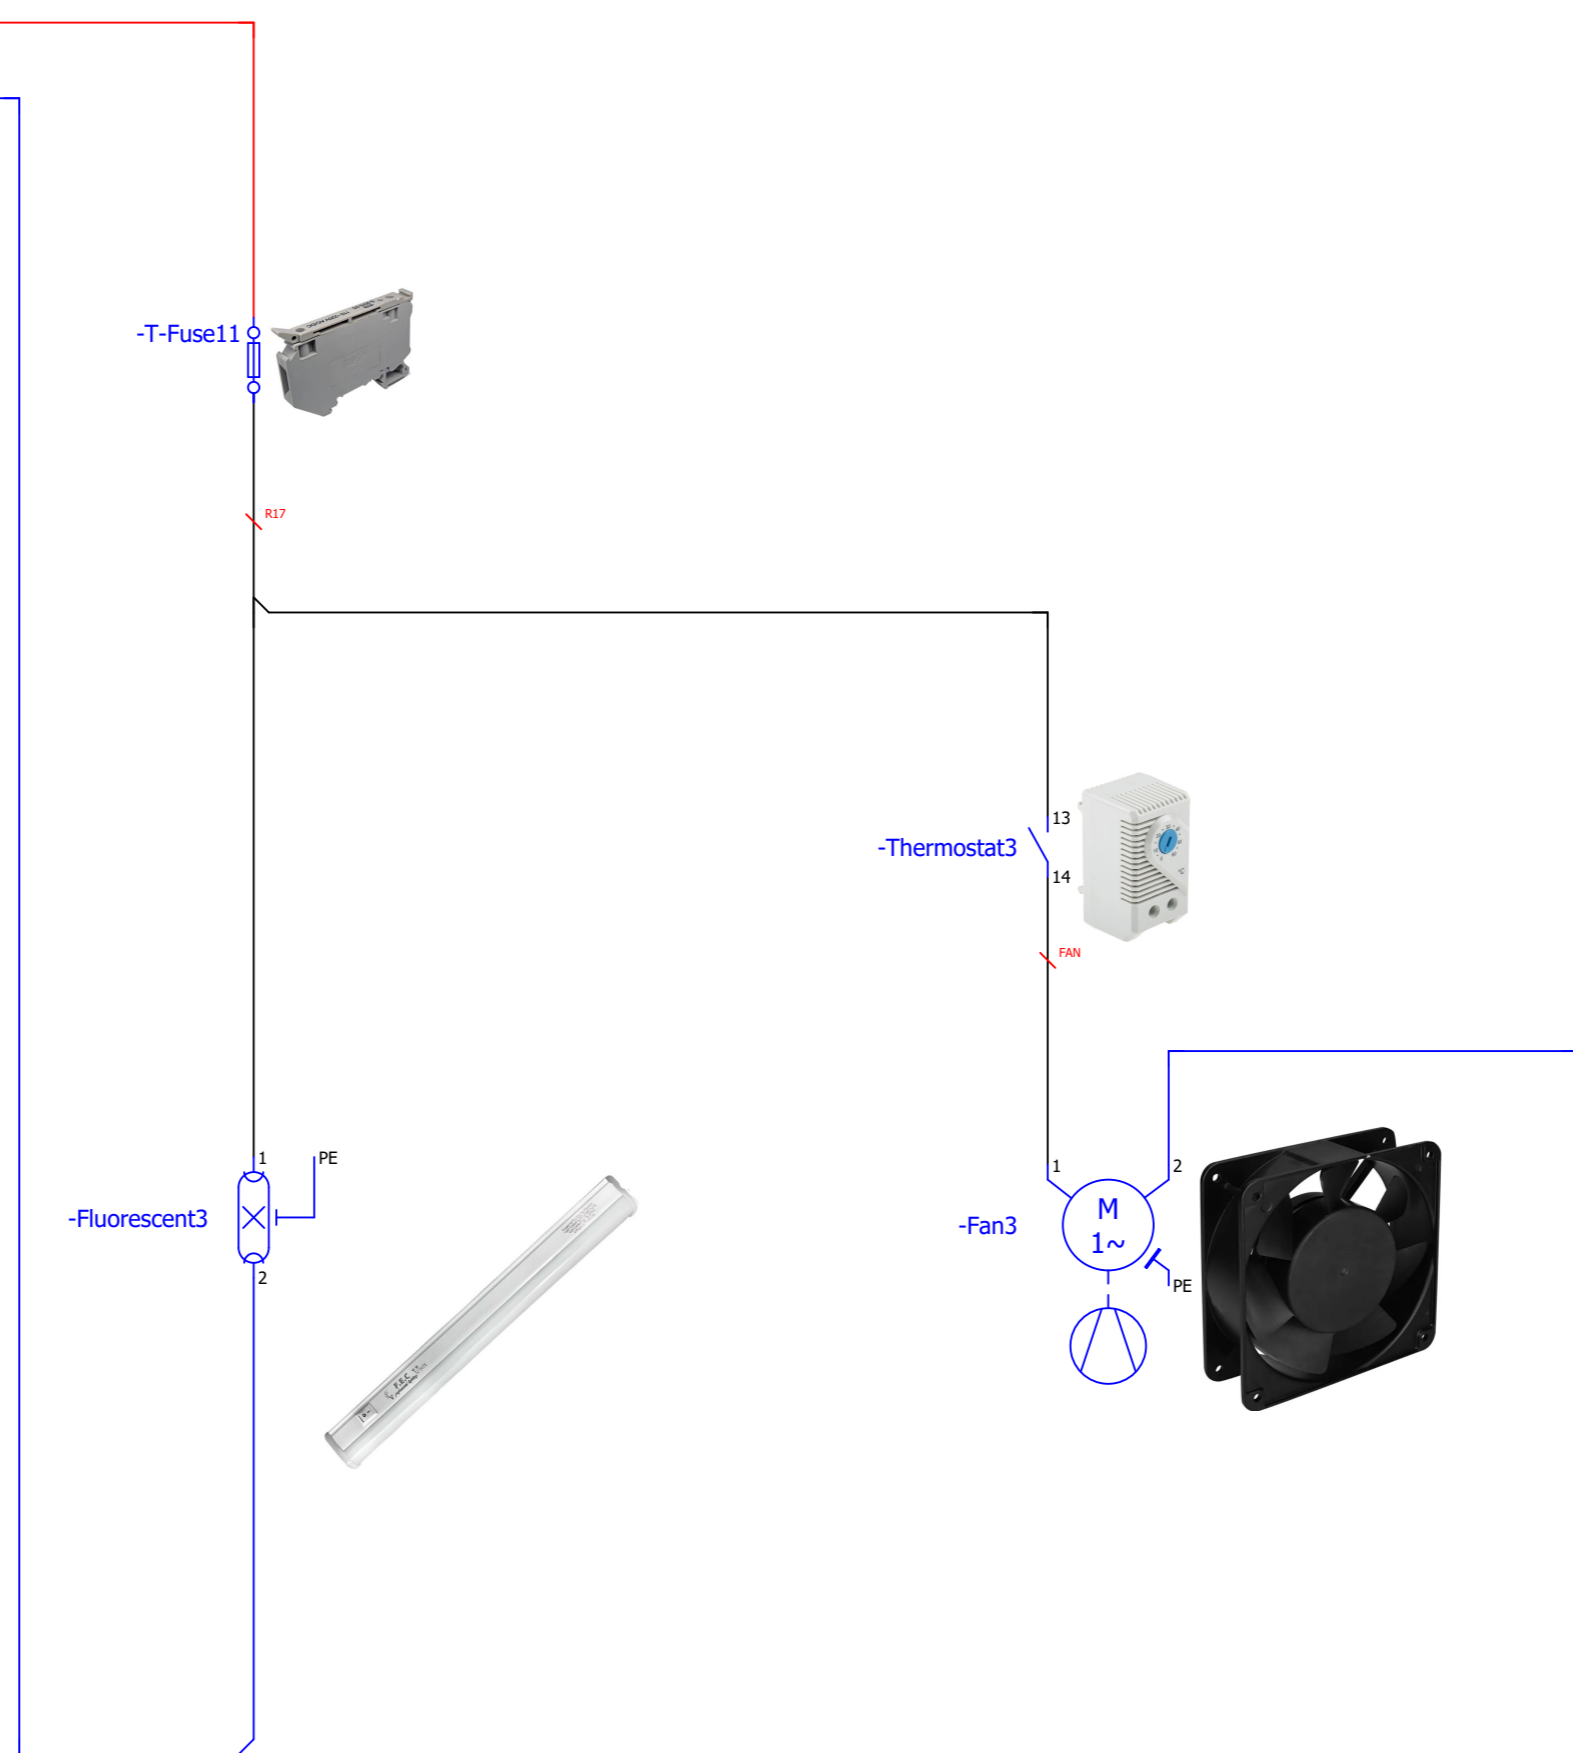

1-Panel 3 Distribution.8 / R-Panel 3&4

1-Panel 3 Distribution.1 / N-Fan 3

Project :	MAYAN DIESEL
Serial No. :	1R2242107220020
Designer :	A. Banihashemi

Project Description :
Power Supply : 400V AC 50 Hz
Number of Cells : 5
Length / Widht : 200cm / 90cm
IP : 54

Manufacturer :
Nic Sanat
nicsanat.com

Employer :
Mayan
mayan-group.com

Page Name :	11-Panel 3 Light & Fan
Previous Page :	10-Panel 3 Door Indicator
Next Page :	12-Panel 4 Distribution