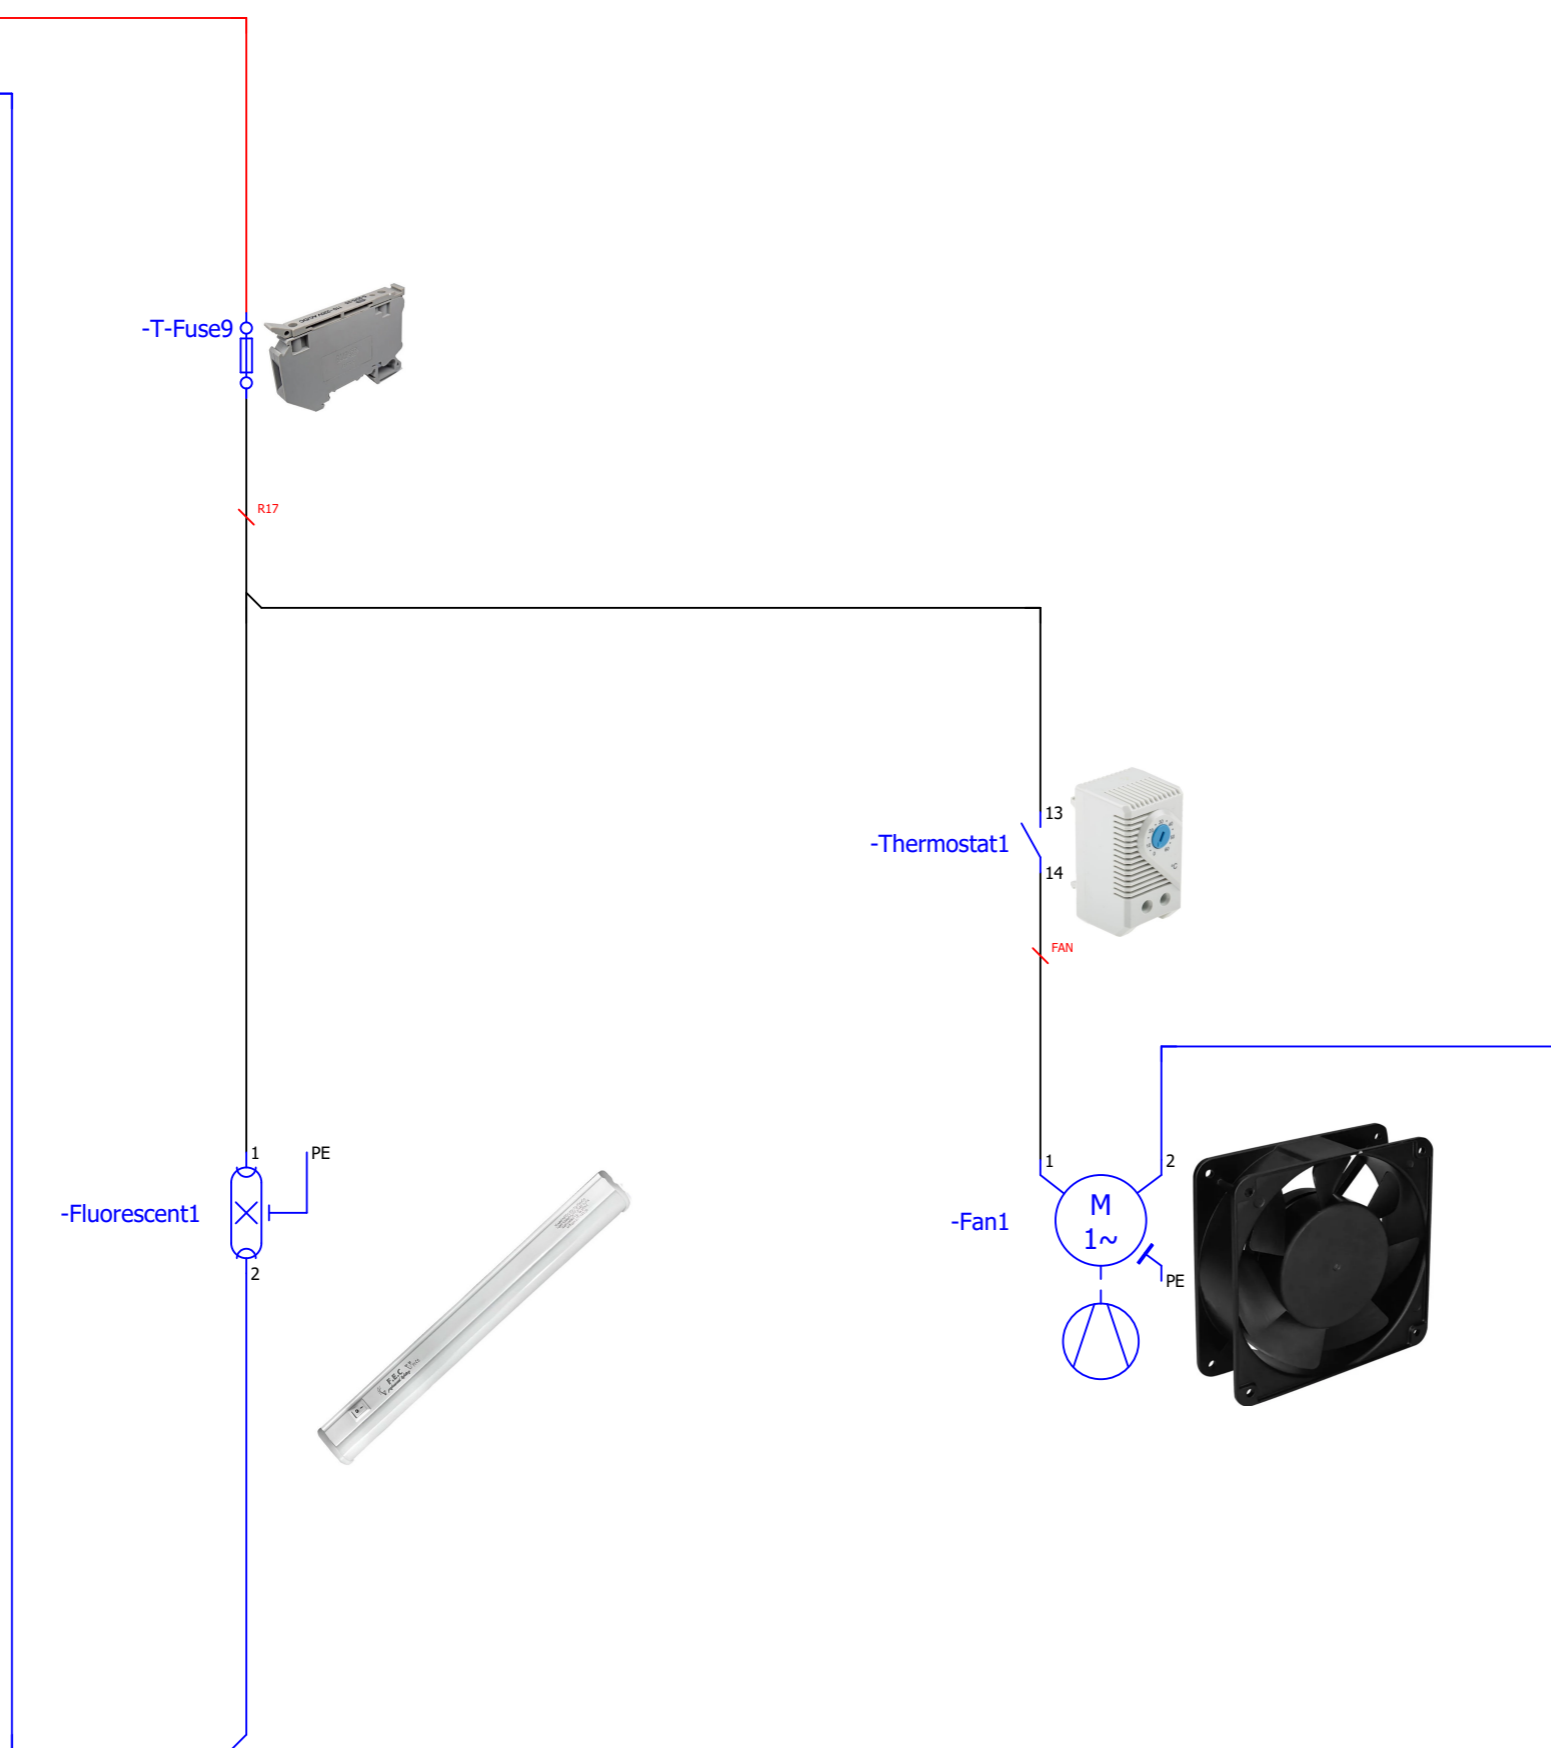

1-Panel 1 Distribution.8 / R-Panel 1&2

1-Panel 1 Distribution.1 / N-Fan 1

Project :	MAYAN DIESEL
Serial No. :	1R2242107220020
Designer :	A. Banihashemi

Project Description :
Power Supply : 400V AC 50 Hz
Number of Cells : 5
Length / Widht : 200cm / 90cm
IP : 54

Manufacturer :
Nic Sanat nicsanat.com

Employer :
Mayan mayan-group.com

Page Name : 9-Panel 1 Light & Fan
Previous Page : 8-Panel 1 Door Indicator
Next Page : 10-Panel 2 Distribution

Page No :
14 / 58