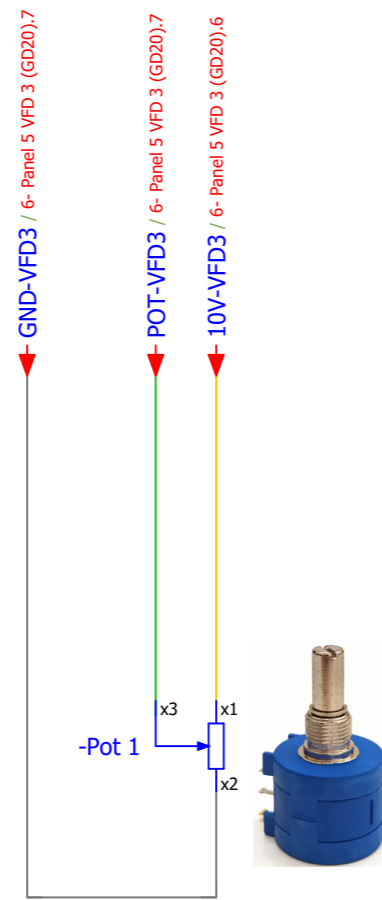

Project :	MAYAN DIESEL
Serial No. :	1R2242107220020
Designer :	A. Banihashemi

Project Description :
Power Supply : 400V AC 50 Hz
Number of Cells : 5
Length / Widht : 200cm / 90cm
IP : 54

Manufacturer :

Nic Sanat
nicsanat.com

Employer :

Mayan
mayan-group.com

Page Name :	11-Panel 5 Door Potentiometer
Previous Page :	10-Panel 5 Door Command
Next Page :	12-Panel 5 Door Indicator