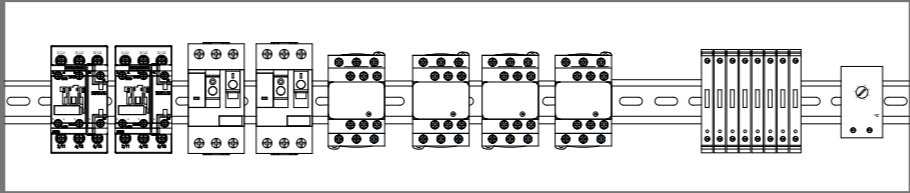

Project :	MAYAN DIESEL
Serial No. :	1R2242107220020
Designer :	A. Banihashemi

Project Description :
Power Supply : 400V AC 50 Hz
Number of Cells : 5
Length / Widht : 200cm / 90cm
IP : 54

Manufacturer :
Nic Sanat
nicsanat.com

Employer :
Mayan
mayan-group.com

Page Name :	5-Panel 5
Previous Page :	4-Panel 4
Next Page :	=2-Wiring+1-Panel 1&2 (Exhust)/1-Panel 1 Distributio