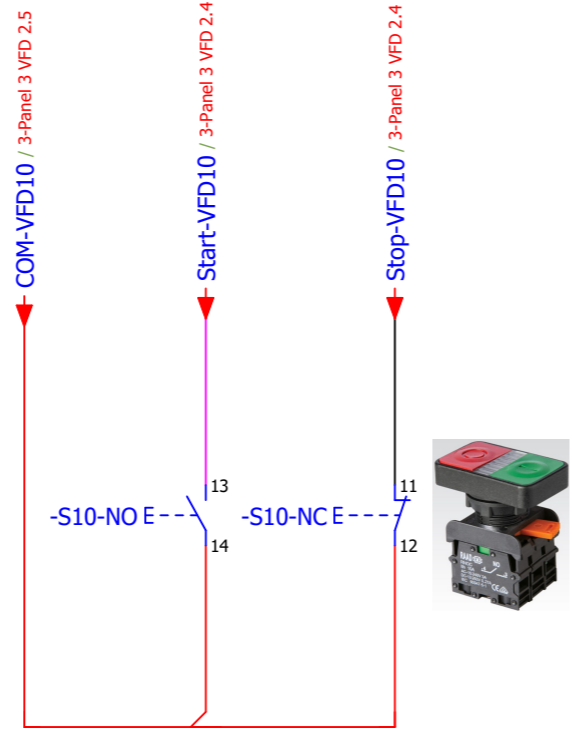

Project Description :
Power Supply : 400V AC 50 Hz
Number of Cells : 5
Length / Widht : 200cm / 90cm
IP : 54

Manufacturer :

Nic Sanat
nicsanat.com

Employer :

Mayan
mayan-group.com

Page Name :	7-Panel 3 PhaseControl
Previous Page :	6-Panel 3 Contactors
Next Page :	8-Panel 3 Door Command