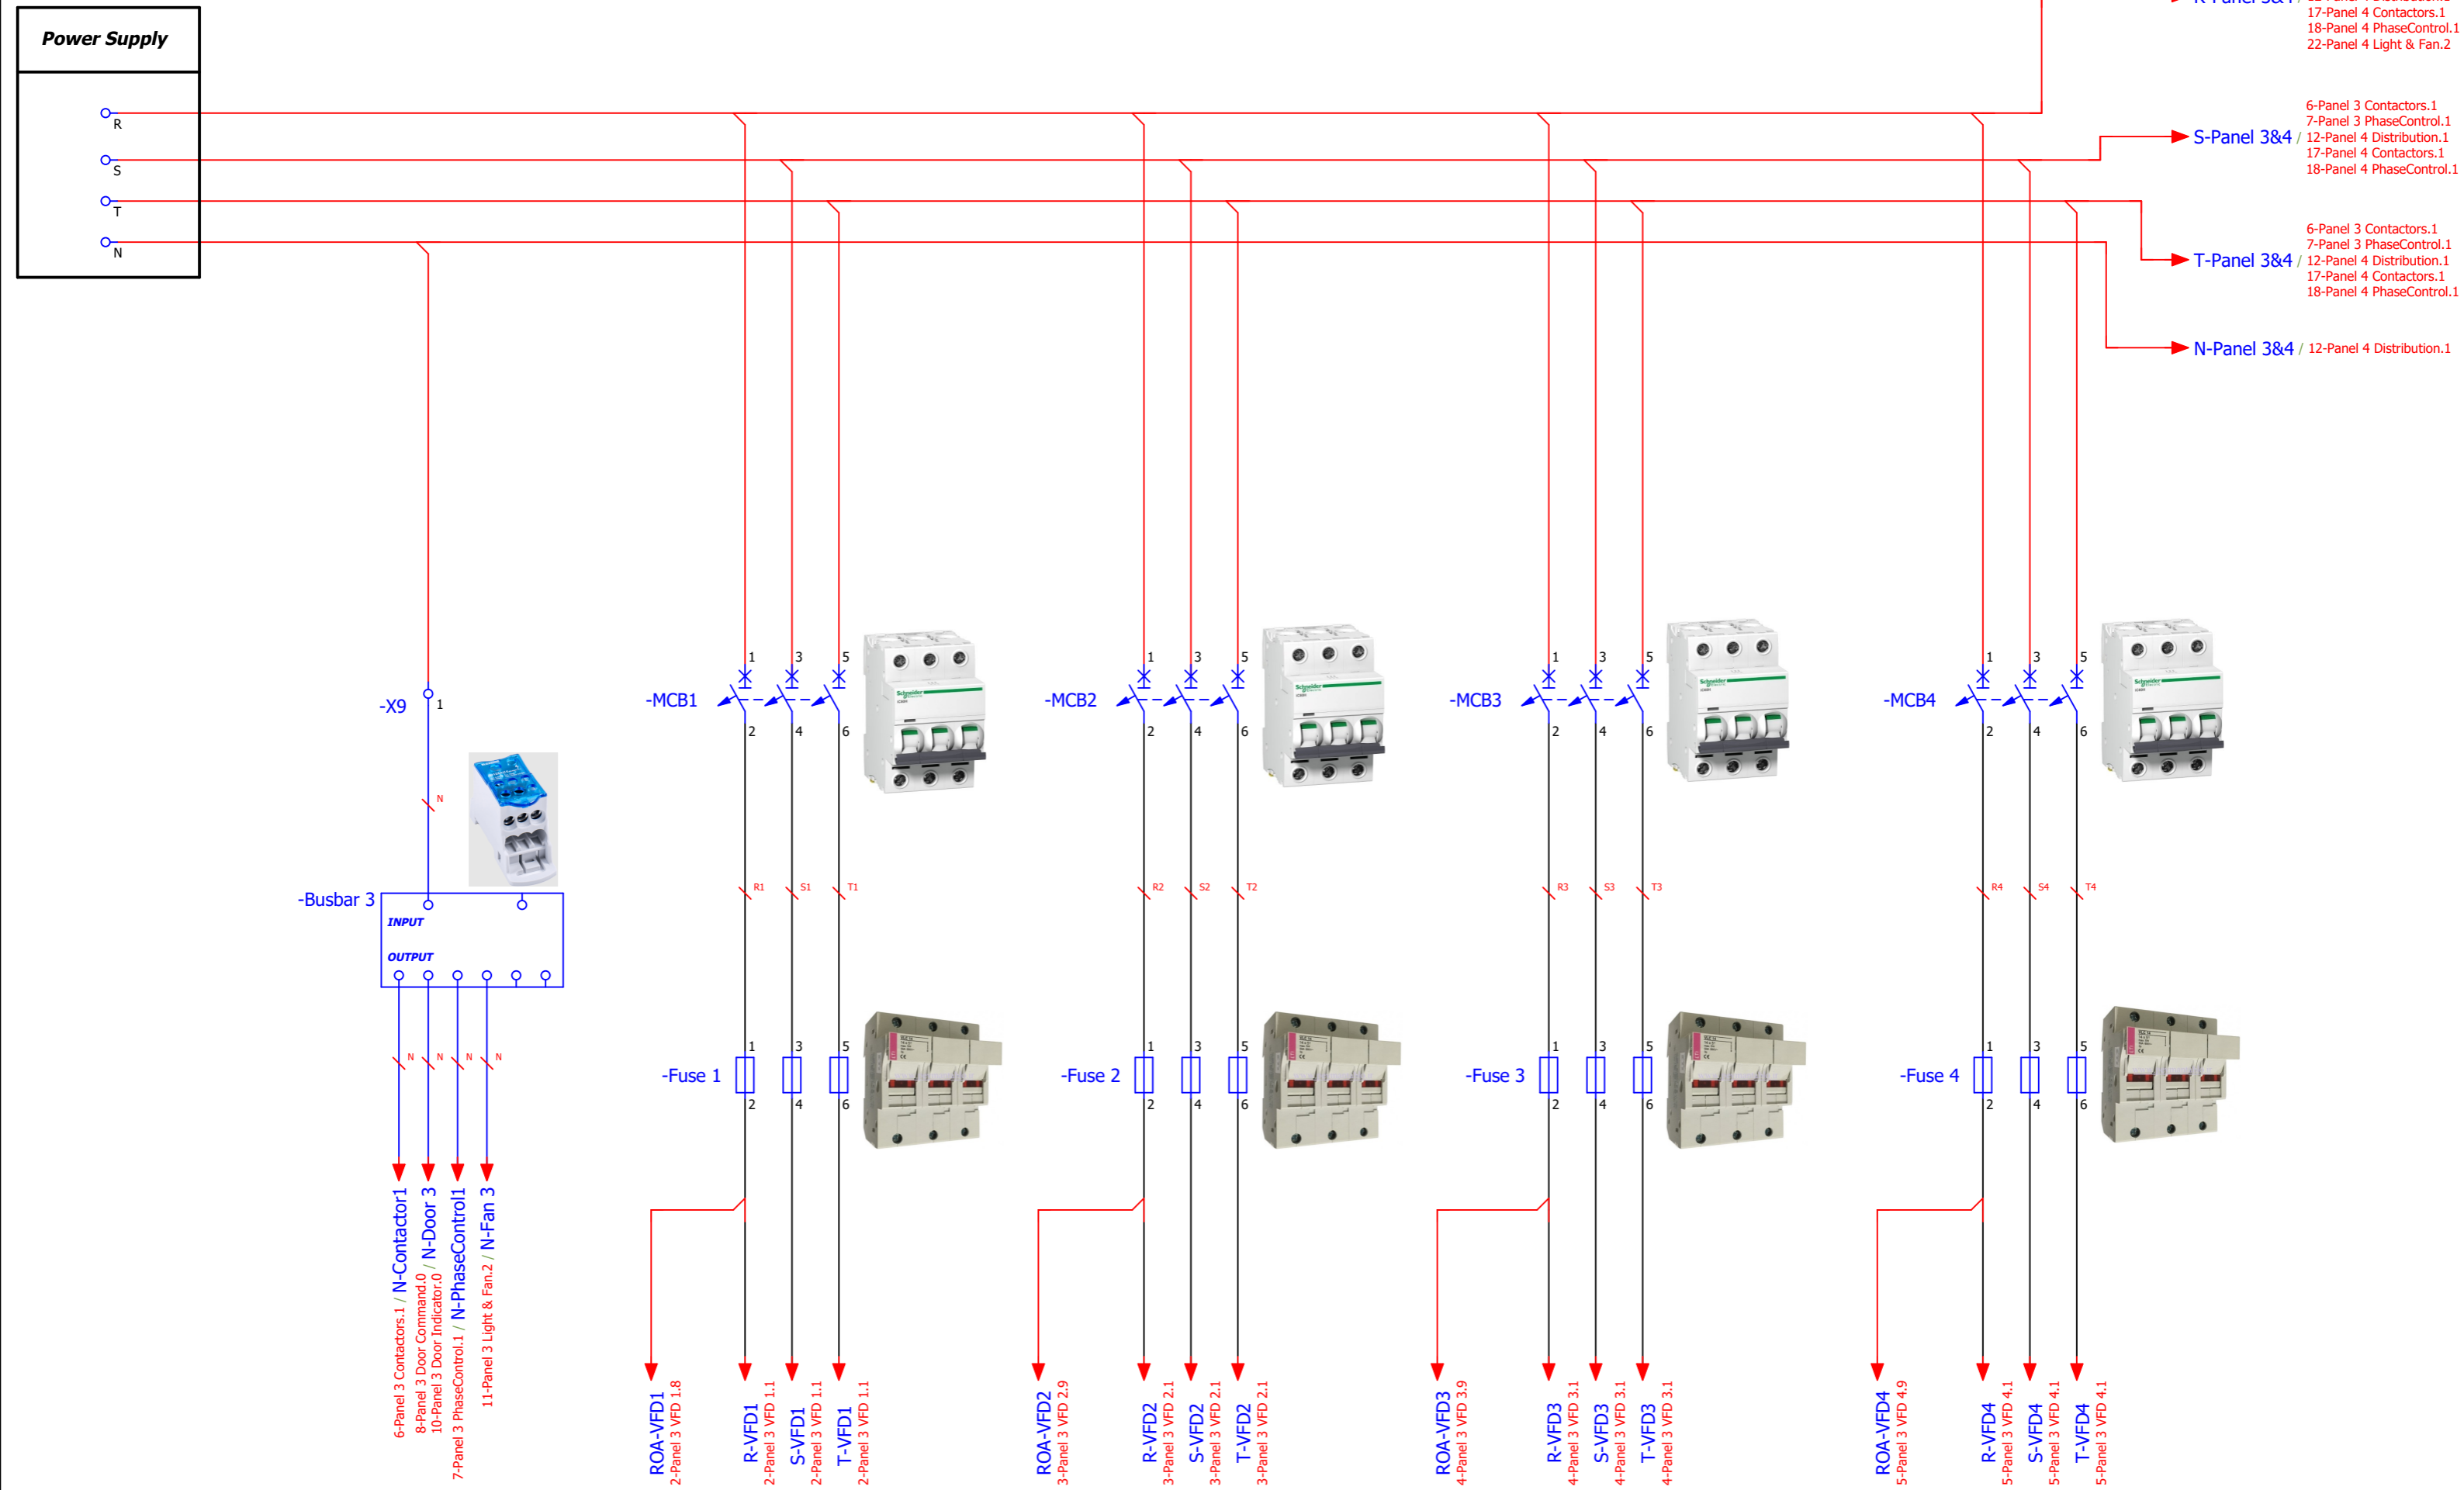

- R-Panel 3&4 / 6-Panel 3 Contactors.1
  7-Panel 3 PhaseControl.1
  11-Panel 3 Light & Fan.2
  12-Panel 4 Distribution.1
  17-Panel 4 Contactors.1
  18-Panel 4 PhaseControl.1
  22-Panel 4 Light & Fan.2
- S-Panel 3&4 / 6-Panel 3 Contactors.1
  7-Panel 3 PhaseControl.1
  12-Panel 4 Distribution.1
  17-Panel 4 Contactors.1
  18-Panel 4 PhaseControl.1
- T-Panel 3&4 / 6-Panel 3 Contactors.1
  7-Panel 3 PhaseControl.1
  12-Panel 4 Distribution.1
  17-Panel 4 Contactors.1
  18-Panel 4 PhaseControl.1
- N-Panel 3&4 / 12-Panel 4 Distribution.1

Project :	MAYAN DIESEL
Serial No. :	1R2242107220020
Designer :	A. Banihashemi

Project Description :
Power Supply : 400V AC 50 Hz
Number of Cells : 5
Length / Widht : 200cm / 90cm
IP : 54

Manufacturer :

Nic Sanat
nicsanat.com

Employer :

Mayan
mayan-group.com

Page Name :	1-Panel 3 Distribution
Previous Page :	+1-Panel 1&2 (Exhust)/18-Panel 2 Light & Fan
Next Page :	2-Panel 3 VFD 1