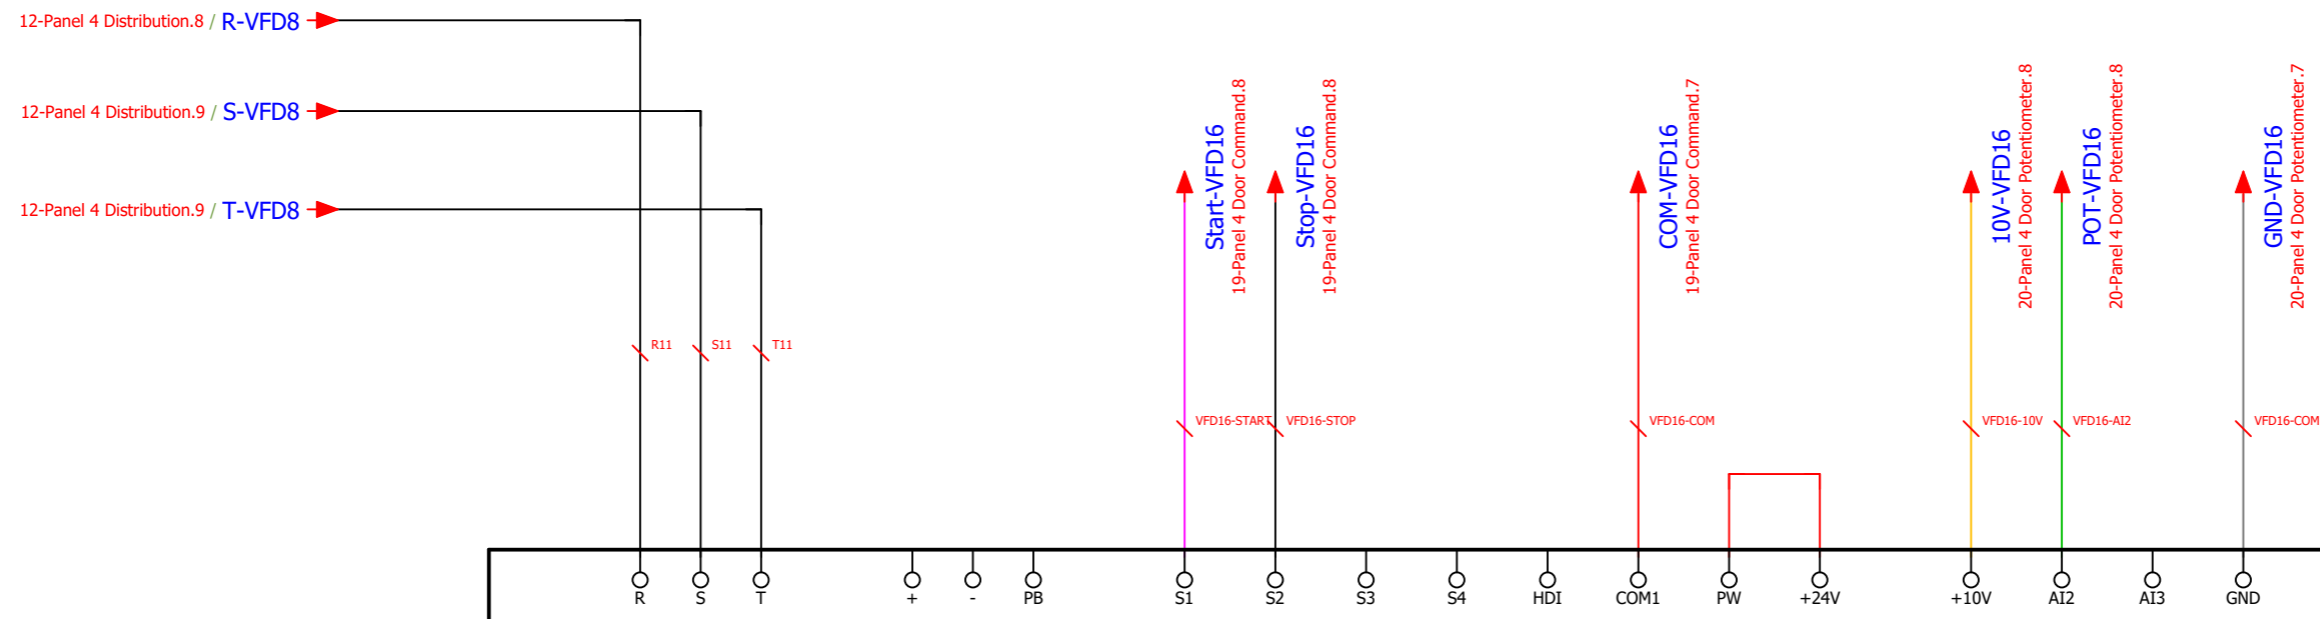

Project :	MAYAN DIESEL
Serial No. :	1R2242107220020
Designer :	A. Banihashemi

Project Description :	Power Supply : 400V AC 50 Hz Number of Cells : 5 Length / Widht : 200cm / 90cm IP : 54

Manufacturer :	Nic Sanat nicsanat.com

Employer :	Mayan mayan-group.com

Page Name :	16-Panel 4 VFD 4
Previous Page :	15-Panel 4 VFD 3
Next Page :	17-Panel 4 Contactors

Page No :	39 / 58