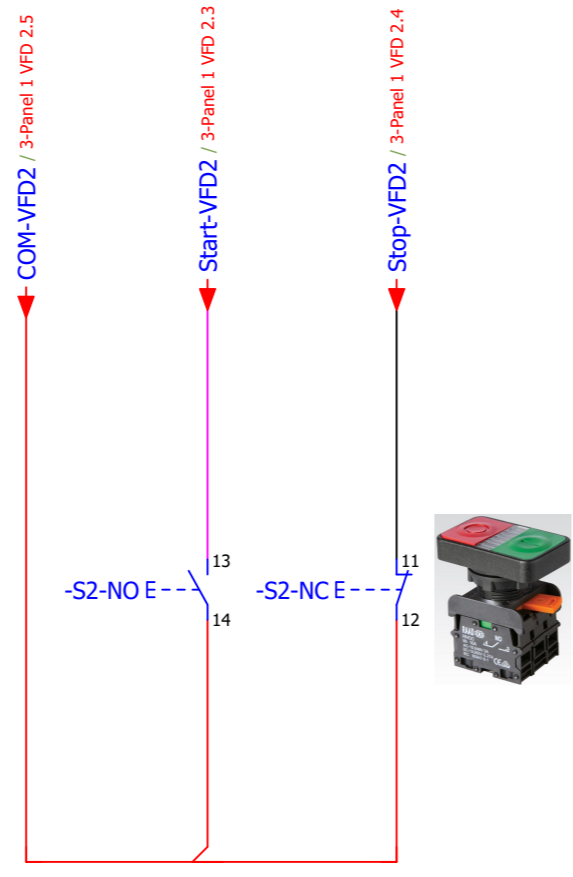

Project :	MAYAN DIESEL
Serial No. :	1R2242107220020
Designer :	A. Banihashemi

Project Description :
Power Supply : 400V AC 50 Hz
Number of Cells : 5
Length / Widht : 200cm / 90cm
IP : 54

Manufacturer :

Nic Sanat
nicsanat.com

Employer :

Mayan
mayan-group.com

Page Name :	6-Panel 1 Door Command
Previous Page :	5-Panel 1 VFD 4
Next Page :	7-Panel 1 Door Potentiometer