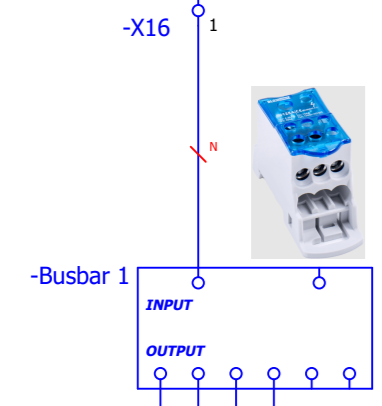

R-Panel 5 9-Panel 5 Command.4
2-Panel 5 Distribution 2.1

S-Panel 5 9-Panel 5 Command.4
2-Panel 5 Distribution 2.1

T-Panel 5 9-Panel 5 Command.4
2-Panel 5 Distribution 2.1