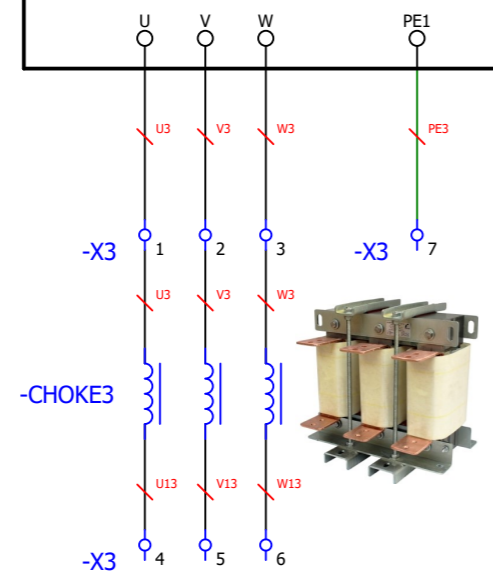

Project :	MAYAN DIESEL
Serial No. :	1R2242107220020
Designer :	A. Banihashemi

Project Description :	Power Supply : 400V AC 50 Hz Number of Cells : 5 Length / Widht : 200cm / 90cm IP : 54

Manufacturer :	Nic Sanat nicsanat.com

Employer :	Mayan mayan-group.com

Page Name :	4-Panel 3 VFD 3
Previous Page :	3-Panel 3 VFD 2
Next Page :	5-Panel 3 VFD 4

Page No :	27 / 58