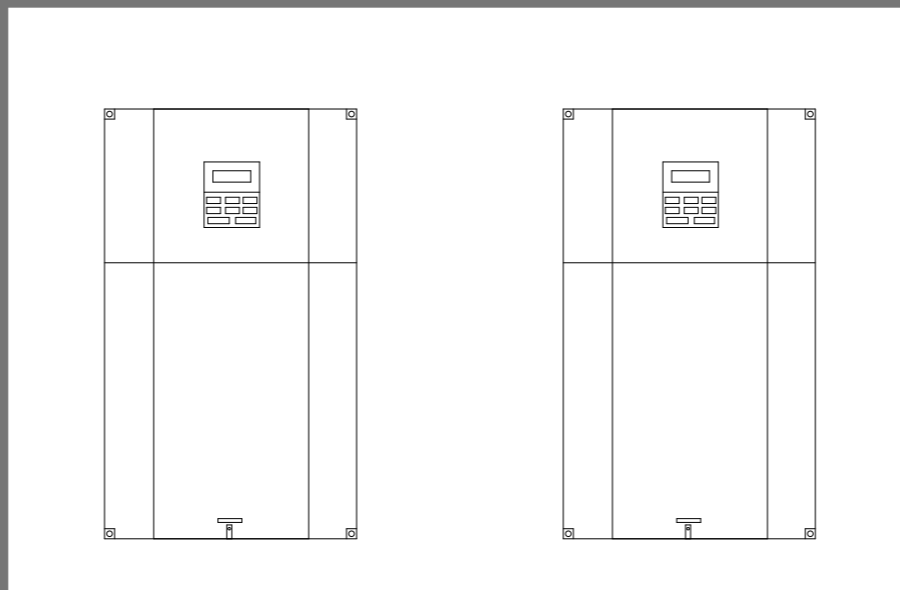

Project :	MAYAN DIESEL
Serial No. :	1R2242107220020
Designer :	A. Banihashemi

Project Description :
Power Supply : 400V AC 50 Hz
Number of Cells : 5
Length / Widht : 200cm / 90cm
IP : 54

Manufacturer :
Nic Sanat
nicsanat.com

Employer :
Mayan
mayan-group.com

Page Name :	3-Panel 3
Previous Page :	2-Panel 2
Next Page :	4-Panel 4