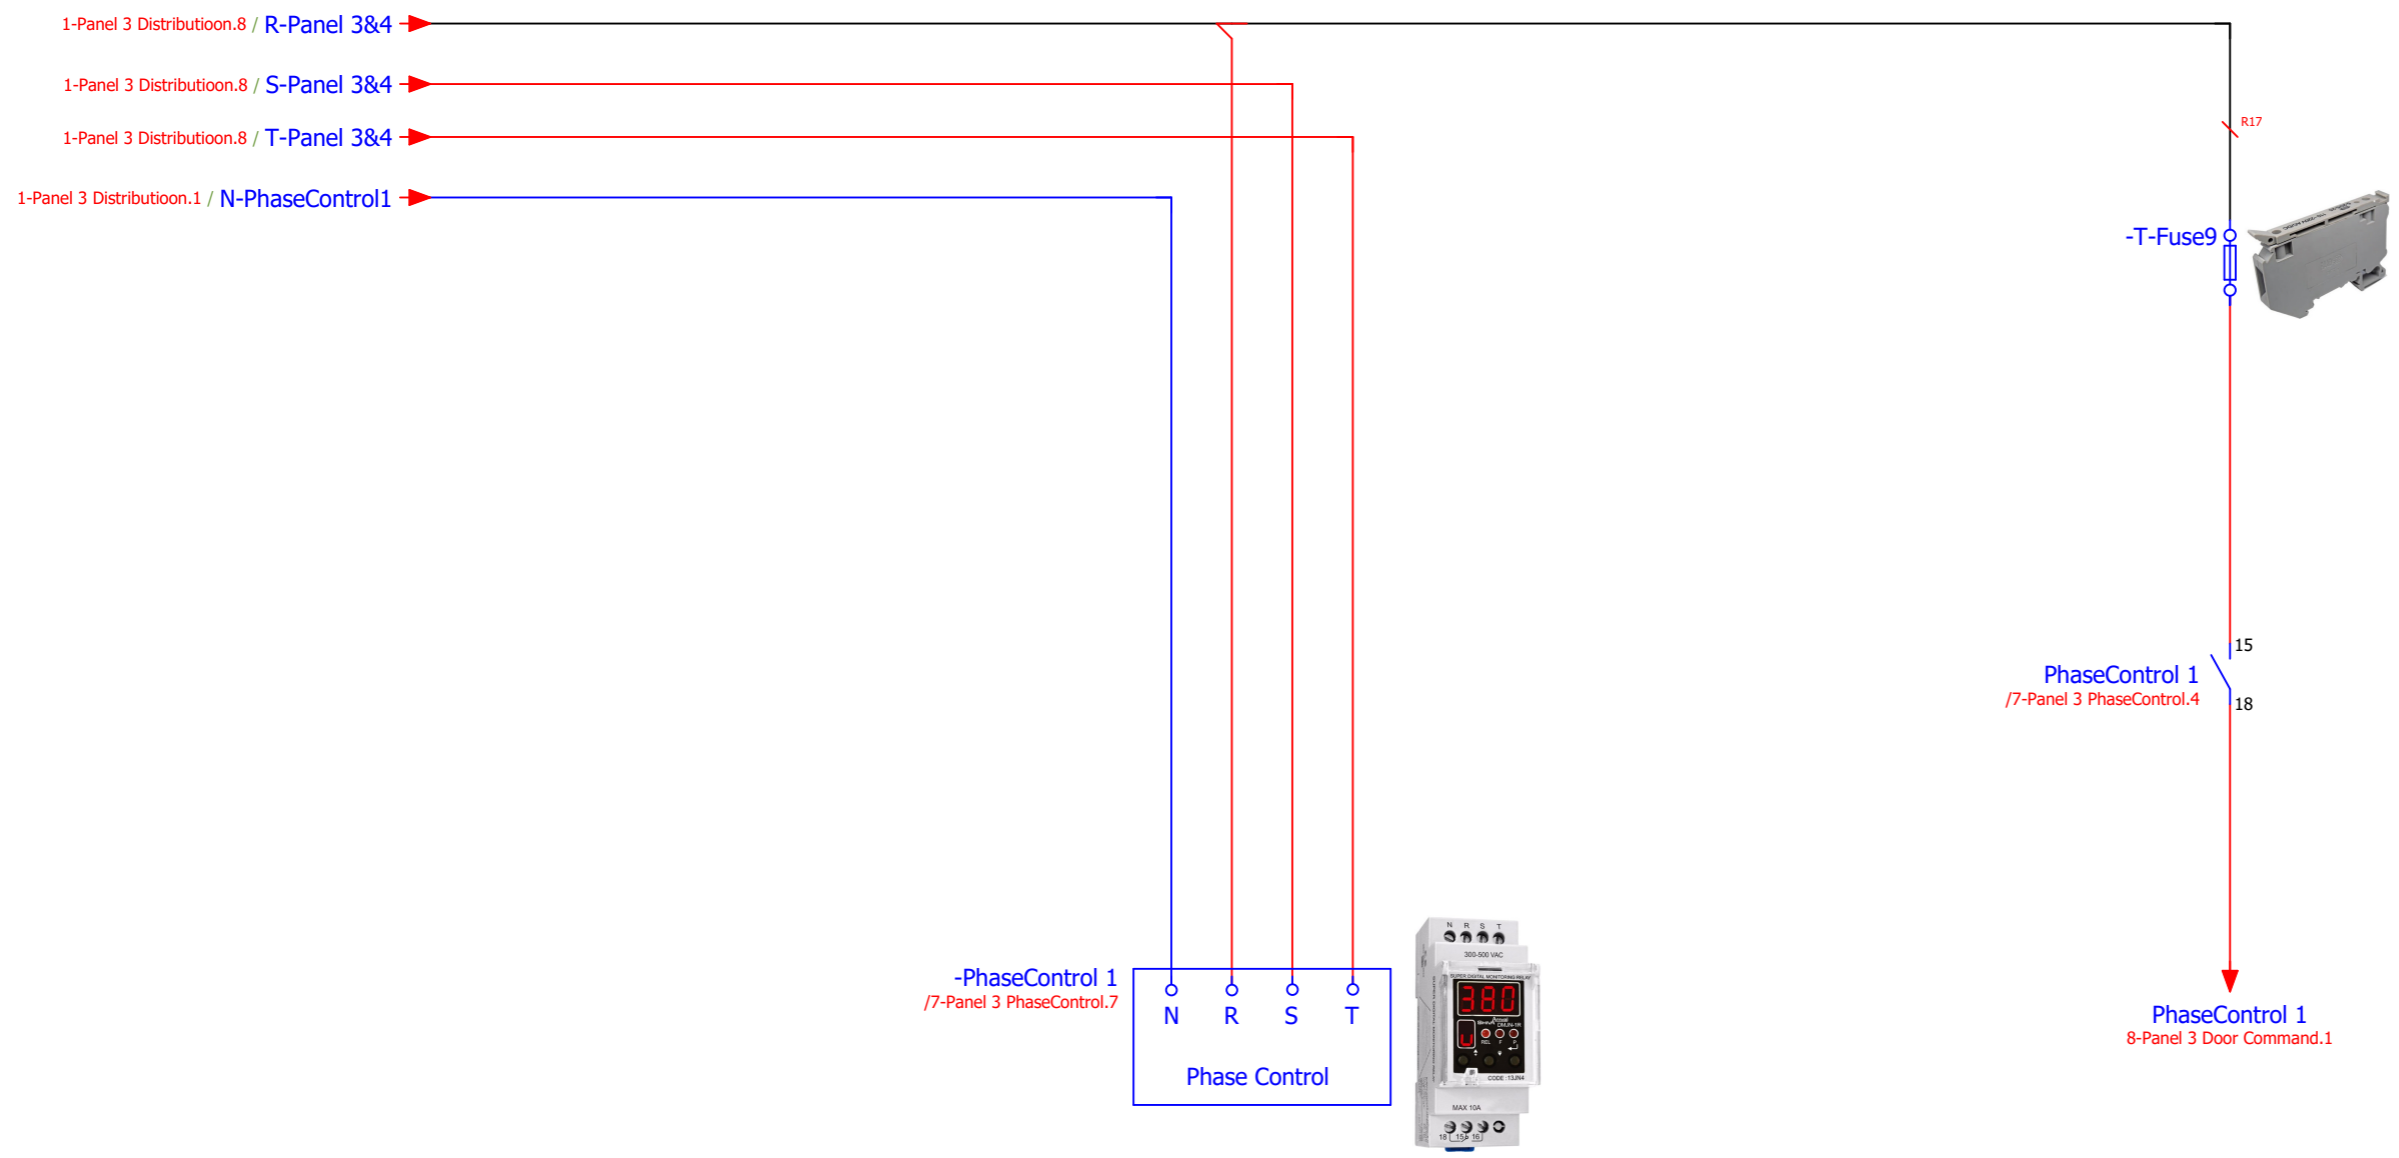

Project :	MAYAN DIESEL
Serial No. :	1R2242107220020
Designer :	A. Banihashemi

Project Description :
Power Supply : 400V AC 50 Hz
Number of Cells : 5
Length / Widht : 200cm / 90cm
IP : 54

Manufacturer :

Nic Sanat
nicsanat.com

Employer :

Mayan
mayan-group.com

Page Name :	7-Panel 3 PhaseControl
Previous Page :	6-Panel 3 Contactors
Next Page :	8-Panel 3 Door Command