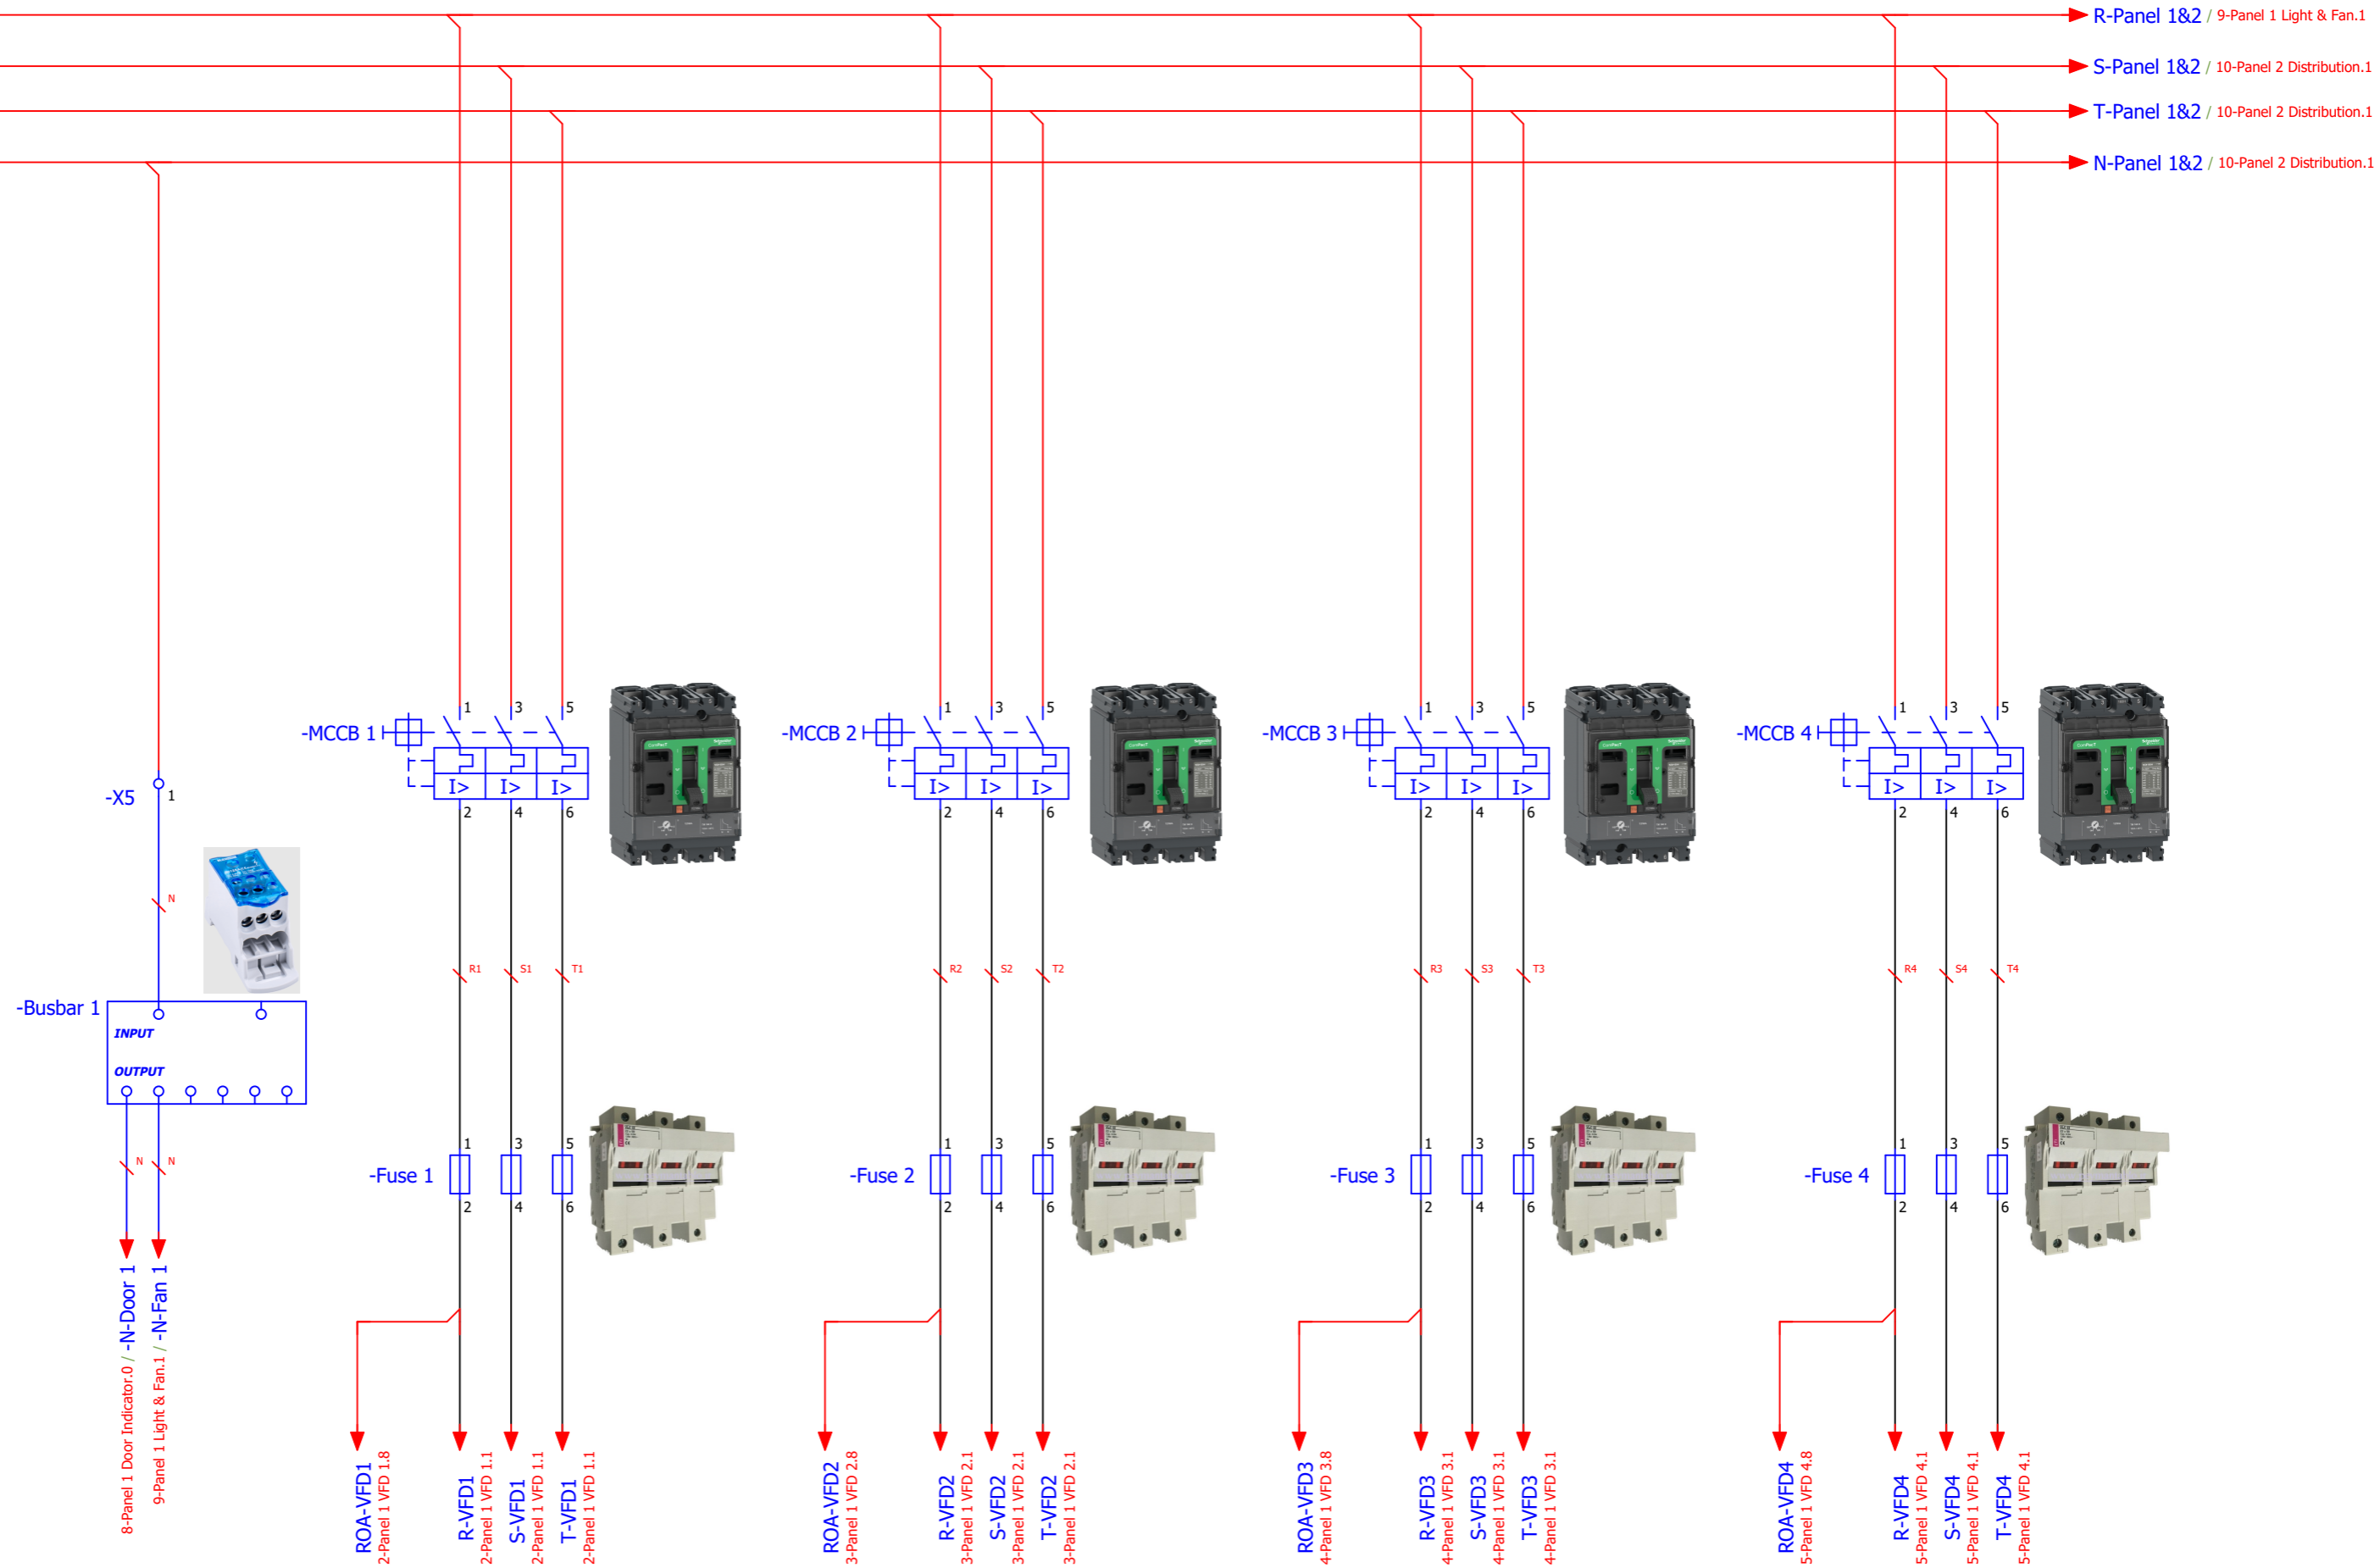

Project :	MAYAN DIESEL
Serial No. :	1R2242107220020
Designer :	A. Banihashemi

Project Description :
Power Supply : 400V AC 50 Hz
Number of Cells : 5
Length / Widht : 200cm / 90cm
IP : 54

Manufacturer :

Nic Sanat
nicsanat.com

Employer :

Mayan
mayan-group.com

Page Name :	1-Panel 1 Distribution
Previous Page :	=1-Placement+/5-Panel 5
Next Page :	2-Panel 1 VFD 1