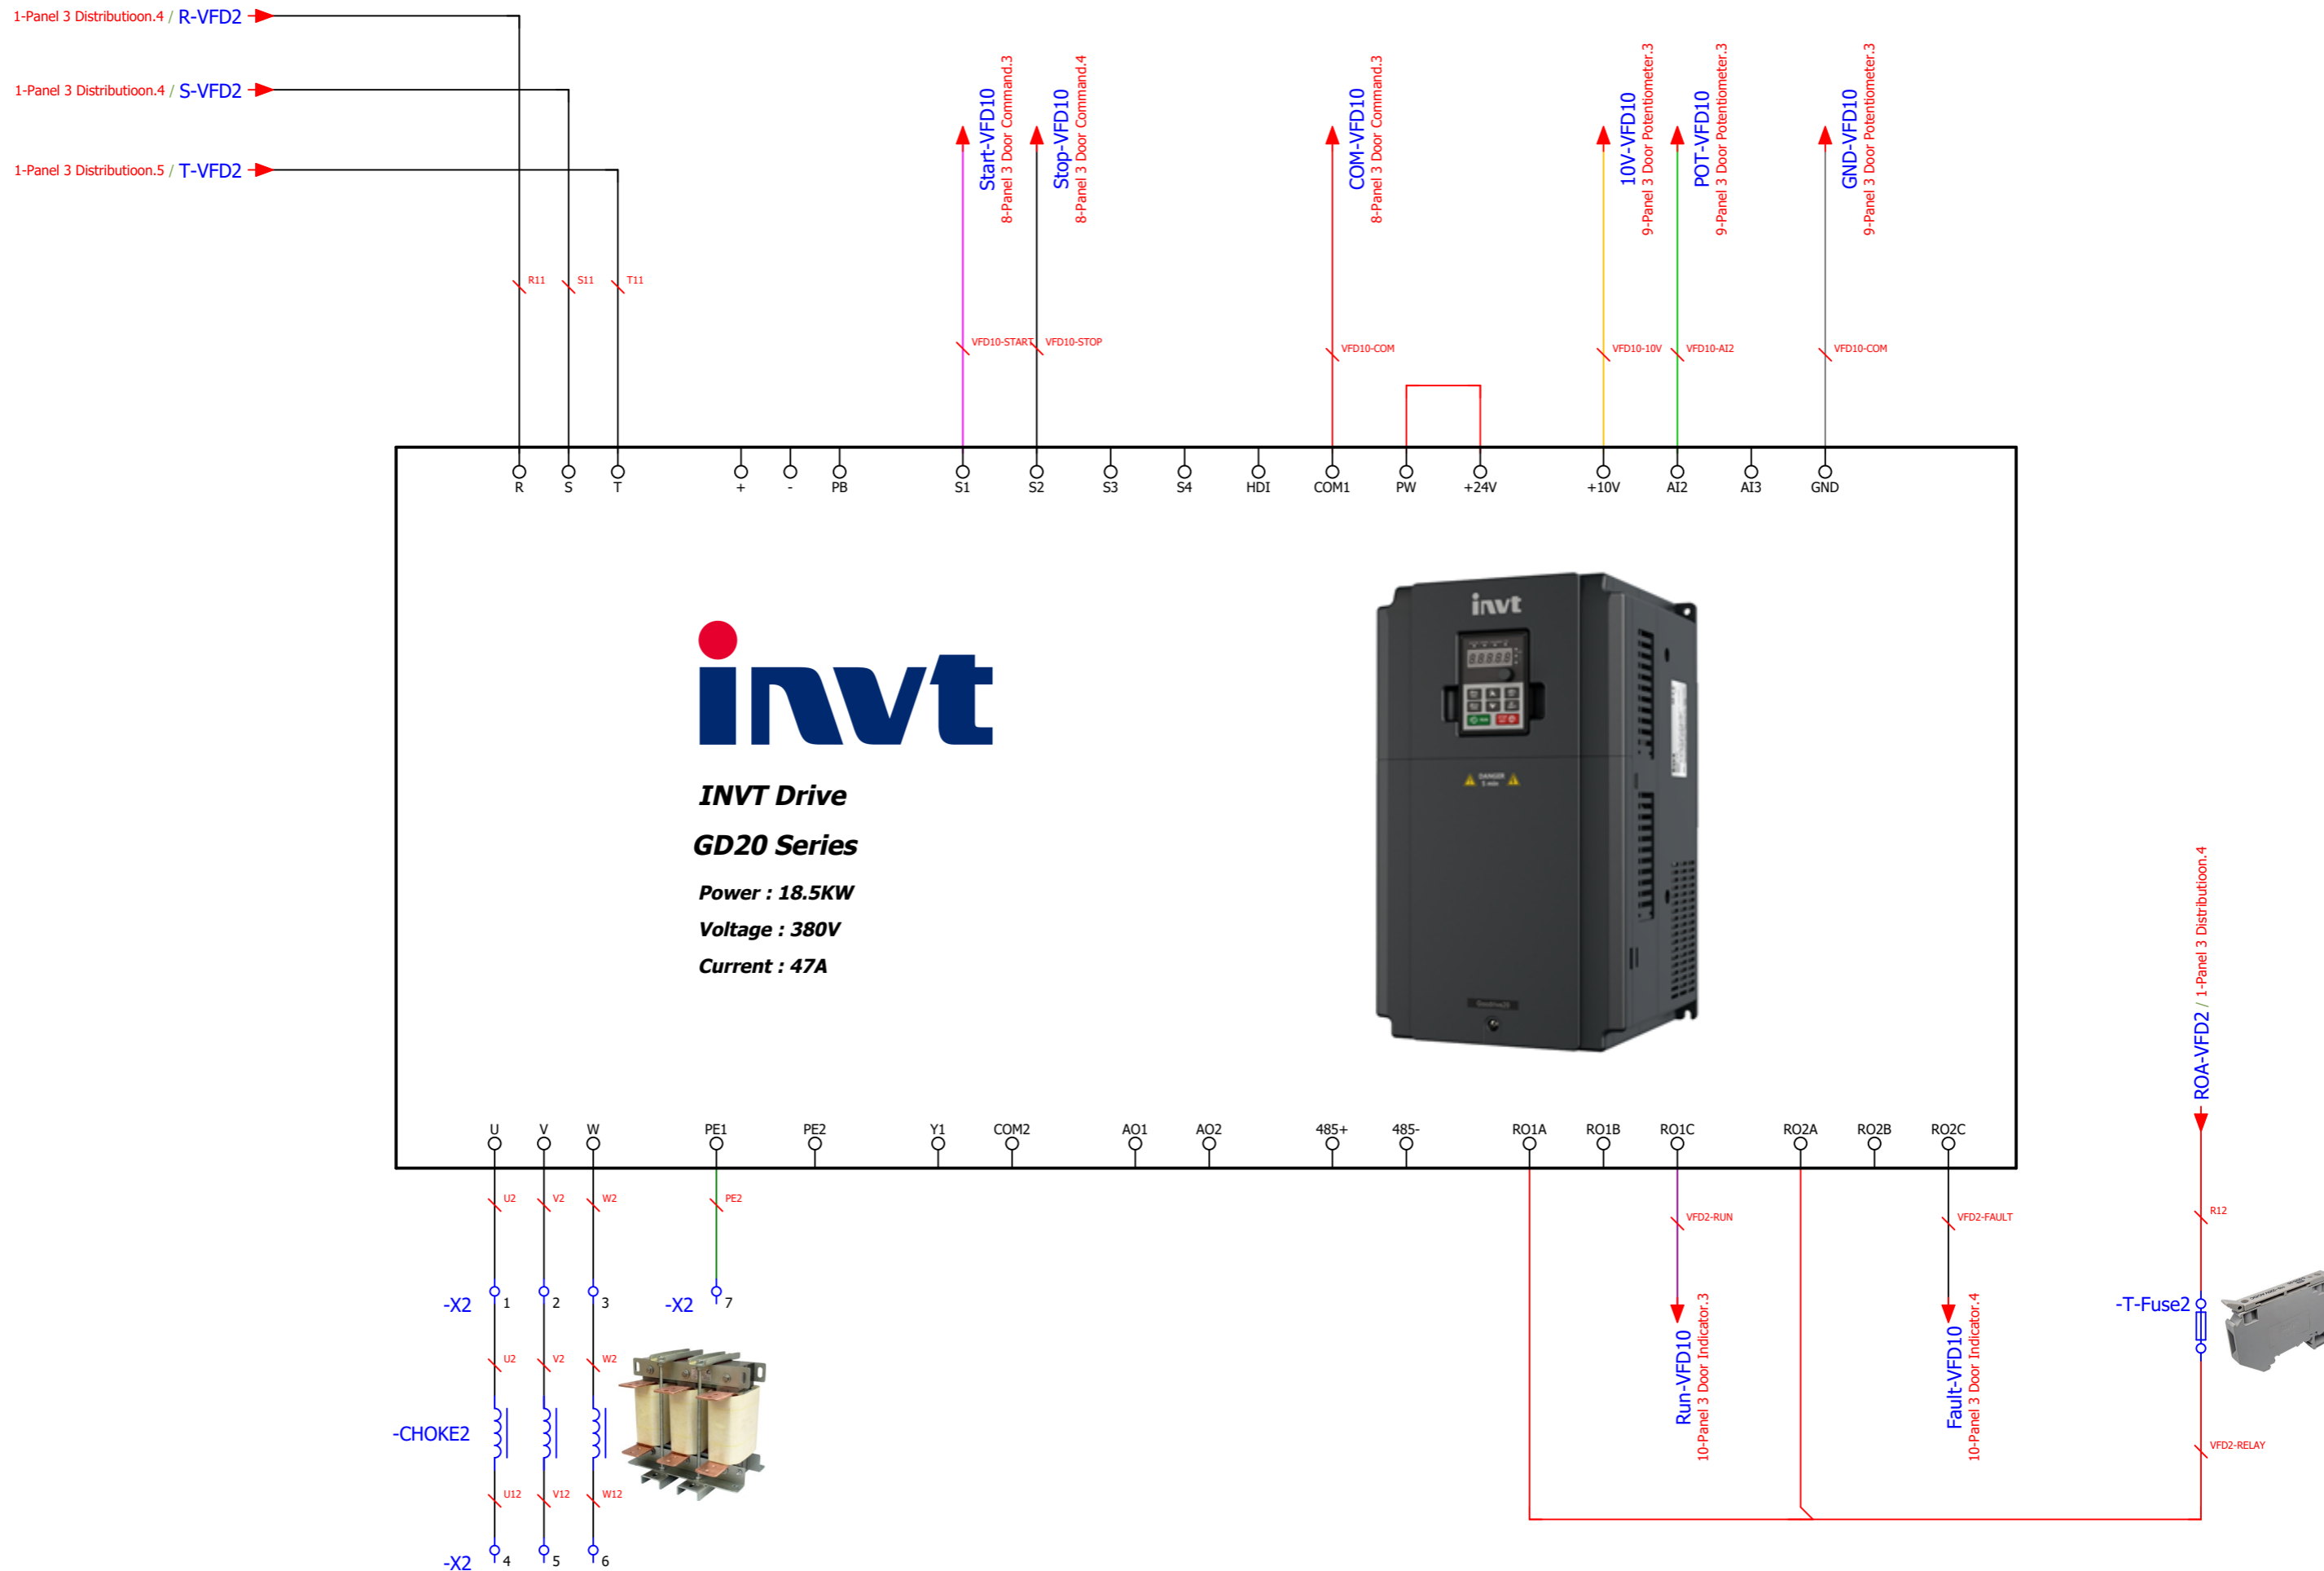

Project :	MAYAN DIESEL
Serial No. :	1R2242107220020
Designer :	A. Banihashemi

Project Description :
Power Supply : 400V AC 50 Hz
Number of Cells : 5
Length / Widht : 200cm / 90cm
IP : 54

Manufacturer :
Nic Sanat nicsanat.com

Employer :
Mayan mayan-group.com

Page Name :	3-Panel 3 VFD 2
Previous Page :	2-Panel 3 VFD 1
Next Page :	4-Panel 3 VFD 3

Page No :	26 / 58