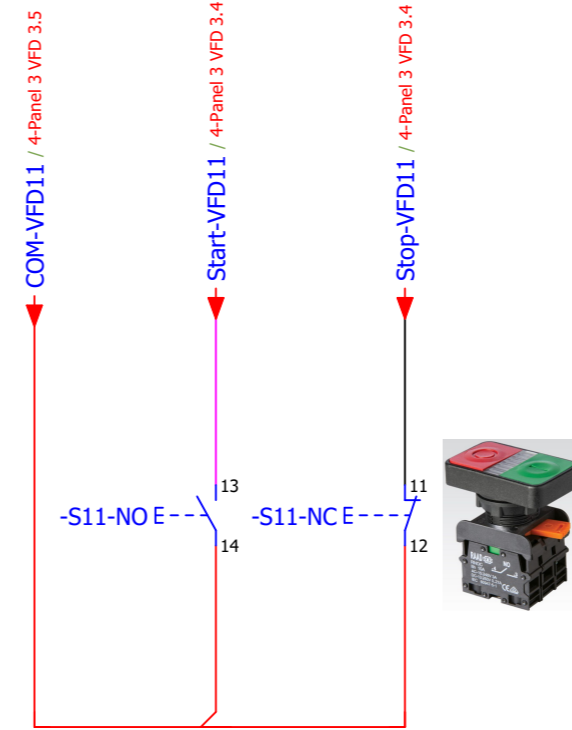

Project Description :
Power Supply : 400V AC 50 Hz
Number of Cells : 5
Length / Widht : 200cm / 90cm
IP : 54

Manufacturer :

Nic Sanat
nicsanat.com

Employer :

Mayan
mayan-group.com

Page Name :	7-Panel 3 PhaseControl
Previous Page :	6-Panel 3 Contactors
Next Page :	8-Panel 3 Door Command