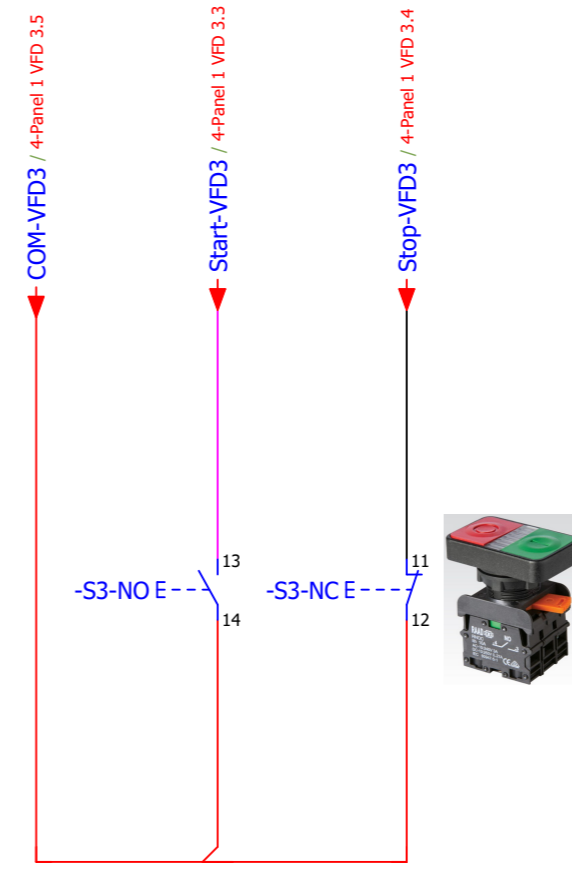

Project :	MAYAN DIESEL
Serial No. :	1R2242107220020
Designer :	A. Banihashemi

Project Description :
Power Supply : 400V AC 50 Hz
Number of Cells : 5
Length / Widht : 200cm / 90cm
IP : 54

Manufacturer :

Nic Sanat
nicsanat.com

Employer :

Mayan
mayan-group.com

Page Name :	6-Panel 1 Door Command
Previous Page :	5-Panel 1 VFD 4
Next Page :	7-Panel 1 Door Potentiometer