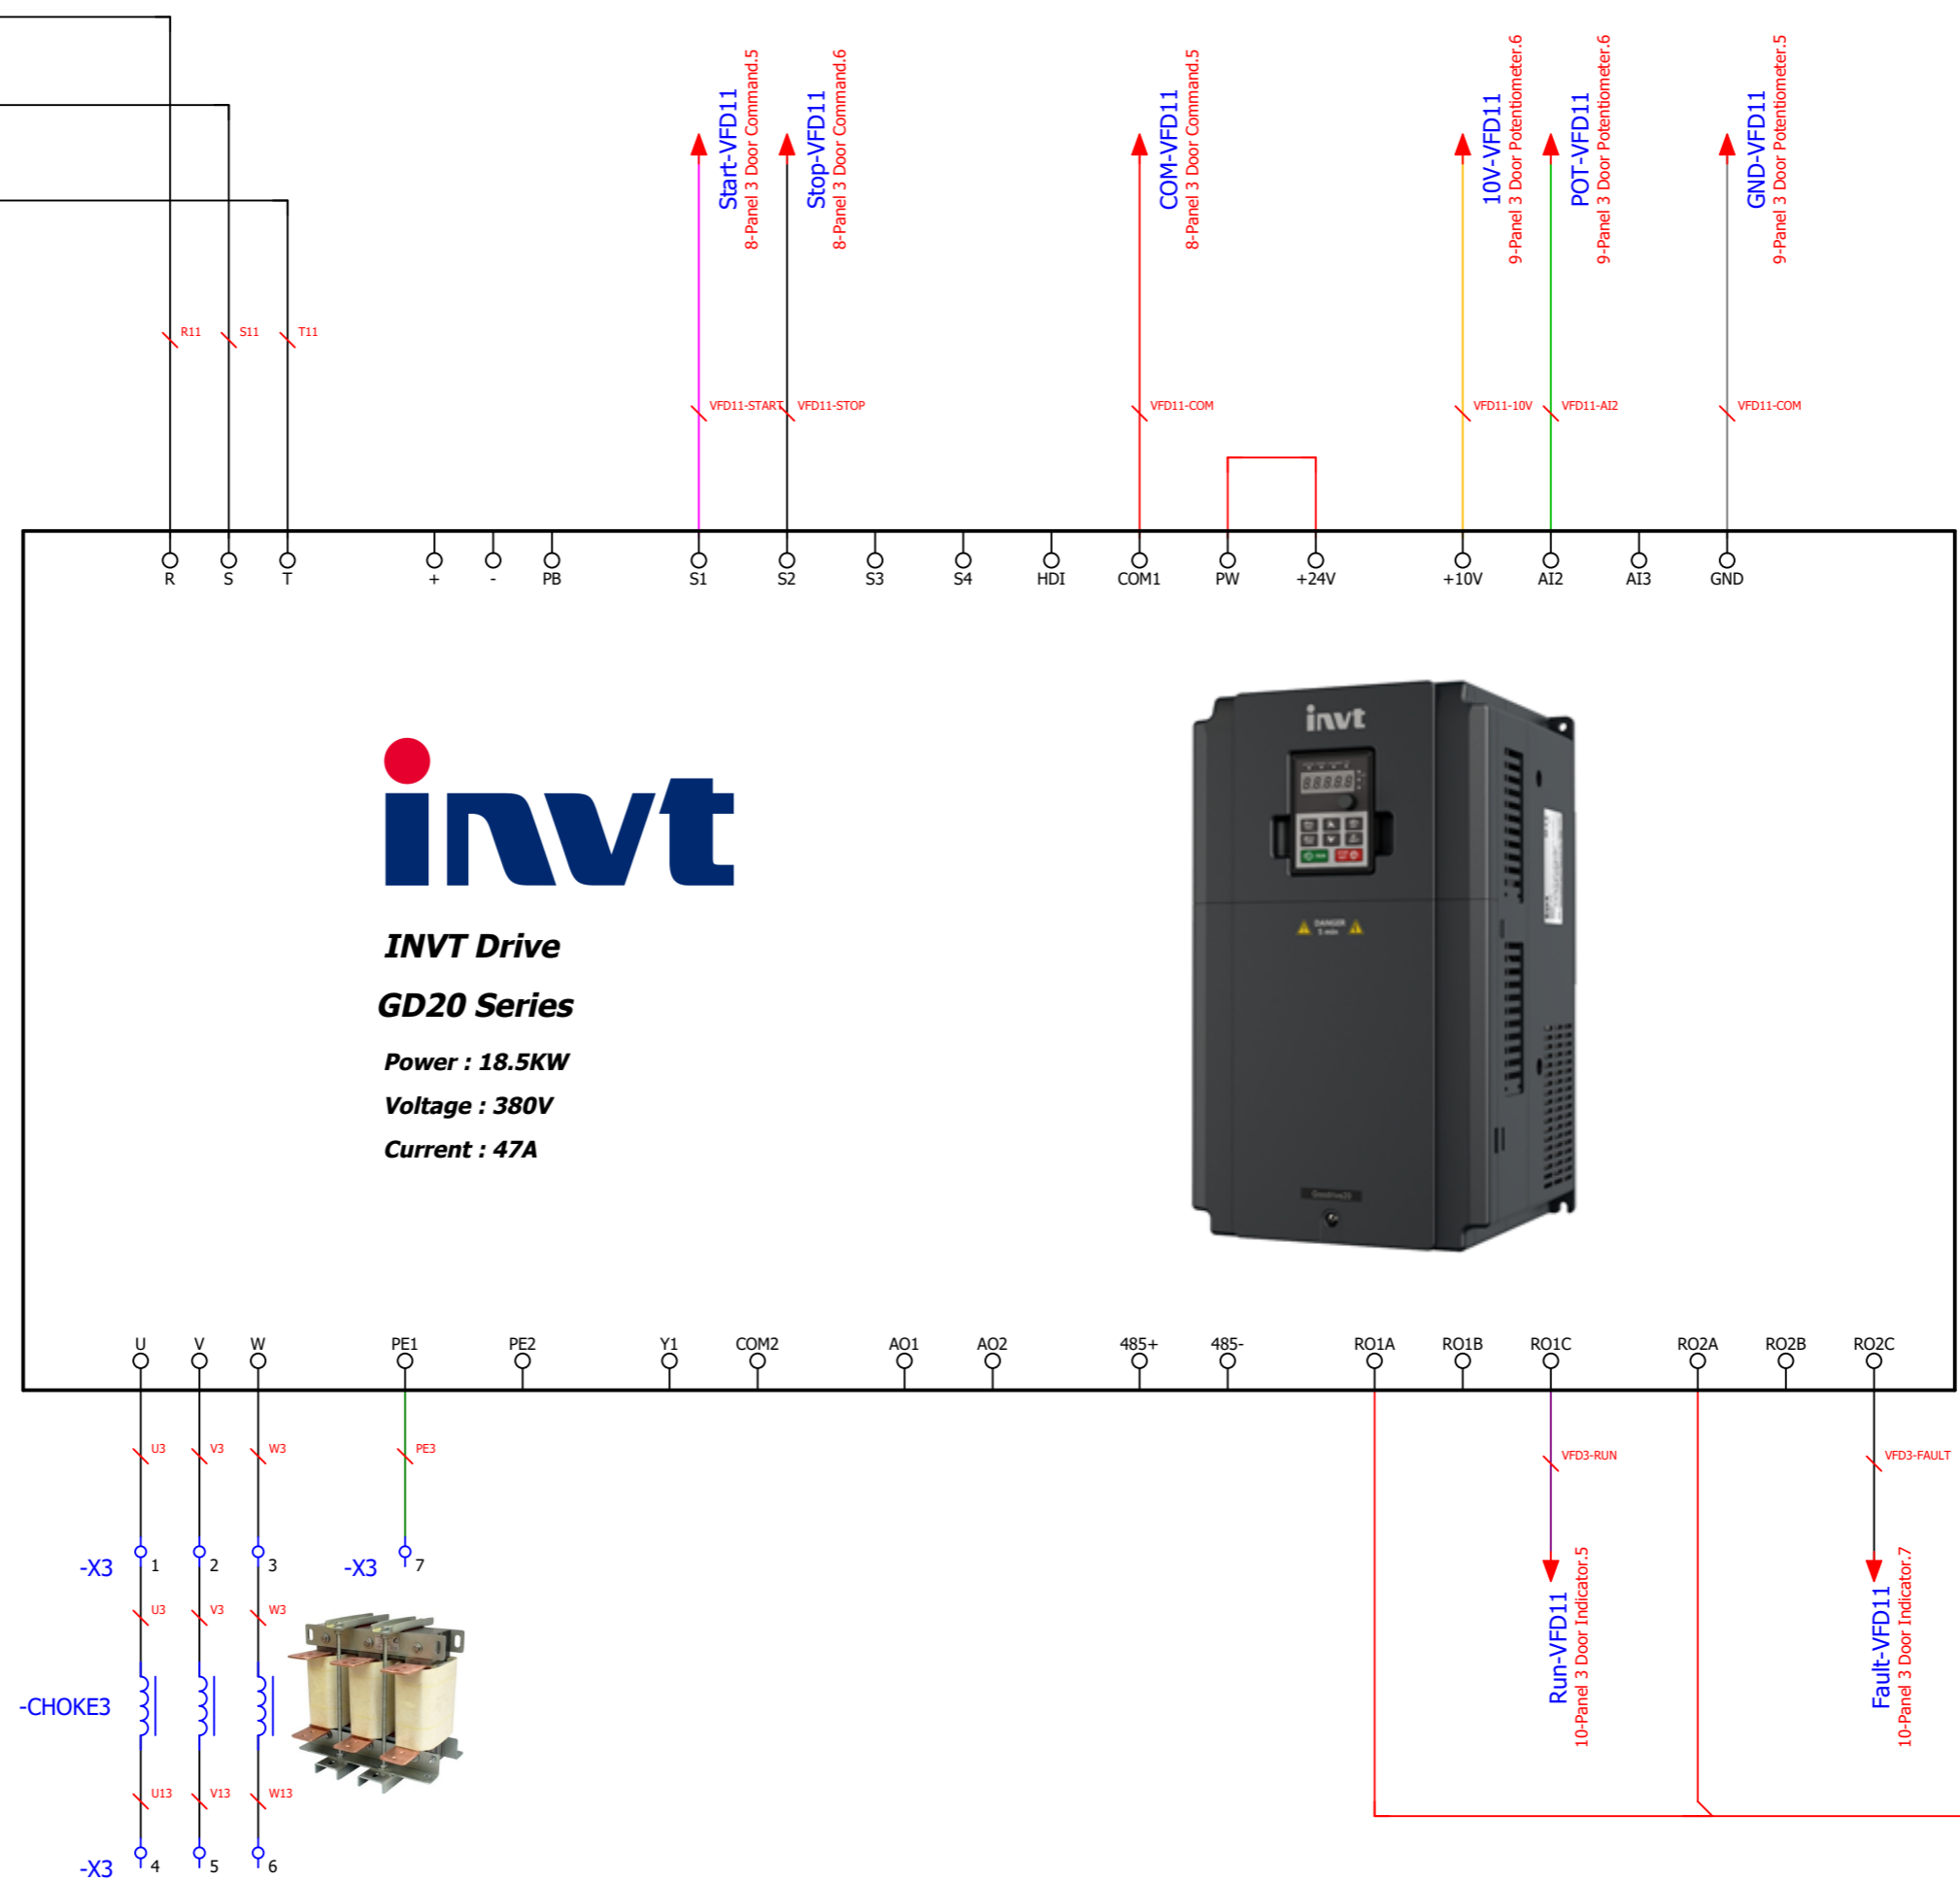

1-Panel 3 Distributioo.6 / R-VFD3
1-Panel 3 Distributioo.6 / S-VFD3
1-Panel 3 Distributioo.6 / T-VFD3

INVT Drive
GD20 Series
Power : 18.5KW
Voltage : 380V
Current : 47A