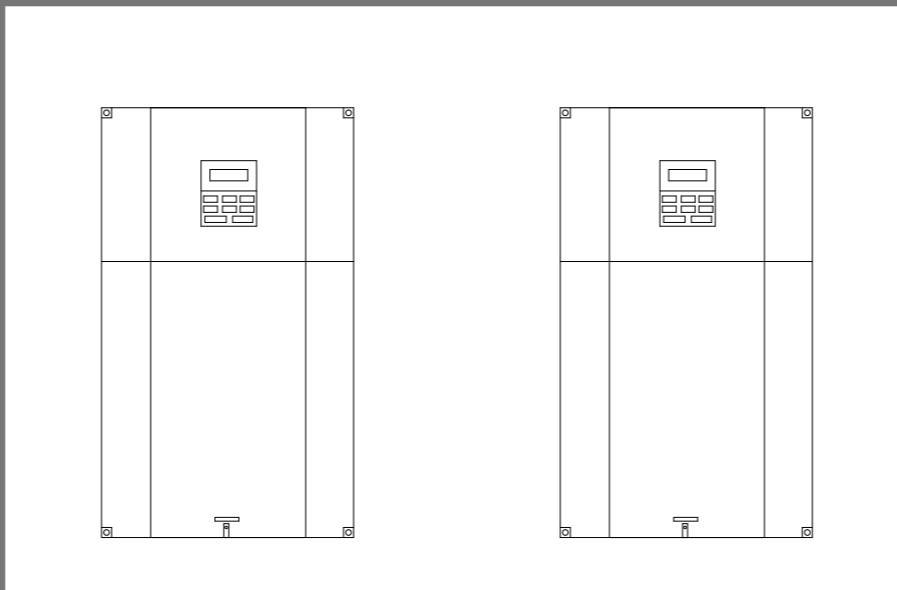

Project Description :
 Power Supply : 400V AC 50 Hz
 Number of Cells : 5
 Length / Widht : 200cm / 90cm
 IP : 54

Manufacturer :
 Nic Sanat
 nicsanat.com

Employer :
 Mayan
 mayan-group.com

Page Name :	3-Panel 3
Previous Page :	2-Panel 2
Next Page :	4-Panel 4