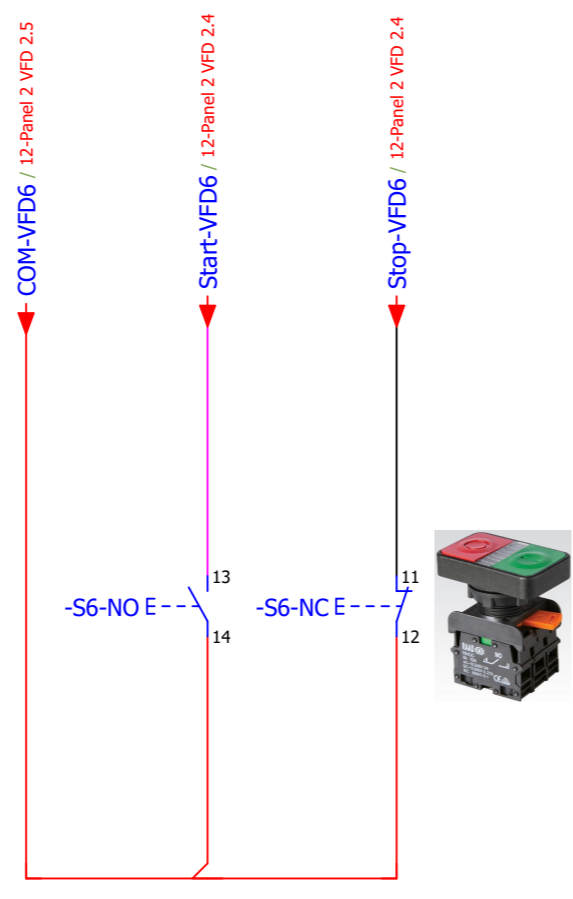

Project :	MAYAN DIESEL
Serial No. :	1R2242107220020
Designer :	A. Banihashemi

Project Description :
Power Supply : 400V AC 50 Hz
Number of Cells : 5
Length / Widht : 200cm / 90cm
IP : 54

Manufacturer :

Nic Sanat
nicsanat.com

Employer :

Mayan
mayan-group.com

Page Name :	15-Panel 2 Door Command
Previous Page :	14-Panel 2 VFD 4
Next Page :	16-Panel 2 Door Potentiometer