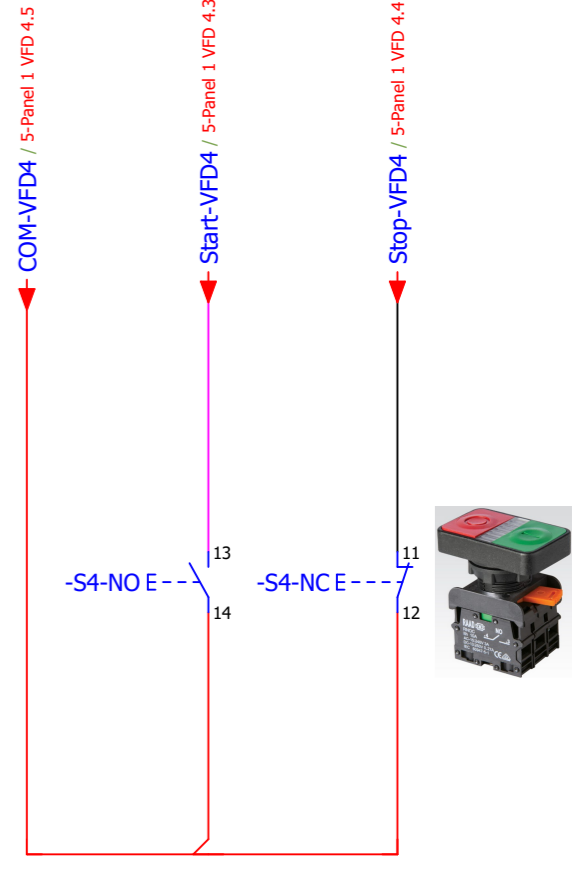

Project :	MAYAN DIESEL
Serial No. :	1R2242107220020
Designer :	A. Banihashemi

Project Description :
Power Supply : 400V AC 50 Hz
Number of Cells : 5
Length / Widht : 200cm / 90cm
IP : 54

Manufacturer :

Nic Sanat
nicsanat.com

Employer :

Mayan
mayan-group.com

Page Name :	6-Panel 1 Door Command
Previous Page :	5-Panel 1 VFD 4
Next Page :	7-Panel 1 Door Potentiometer