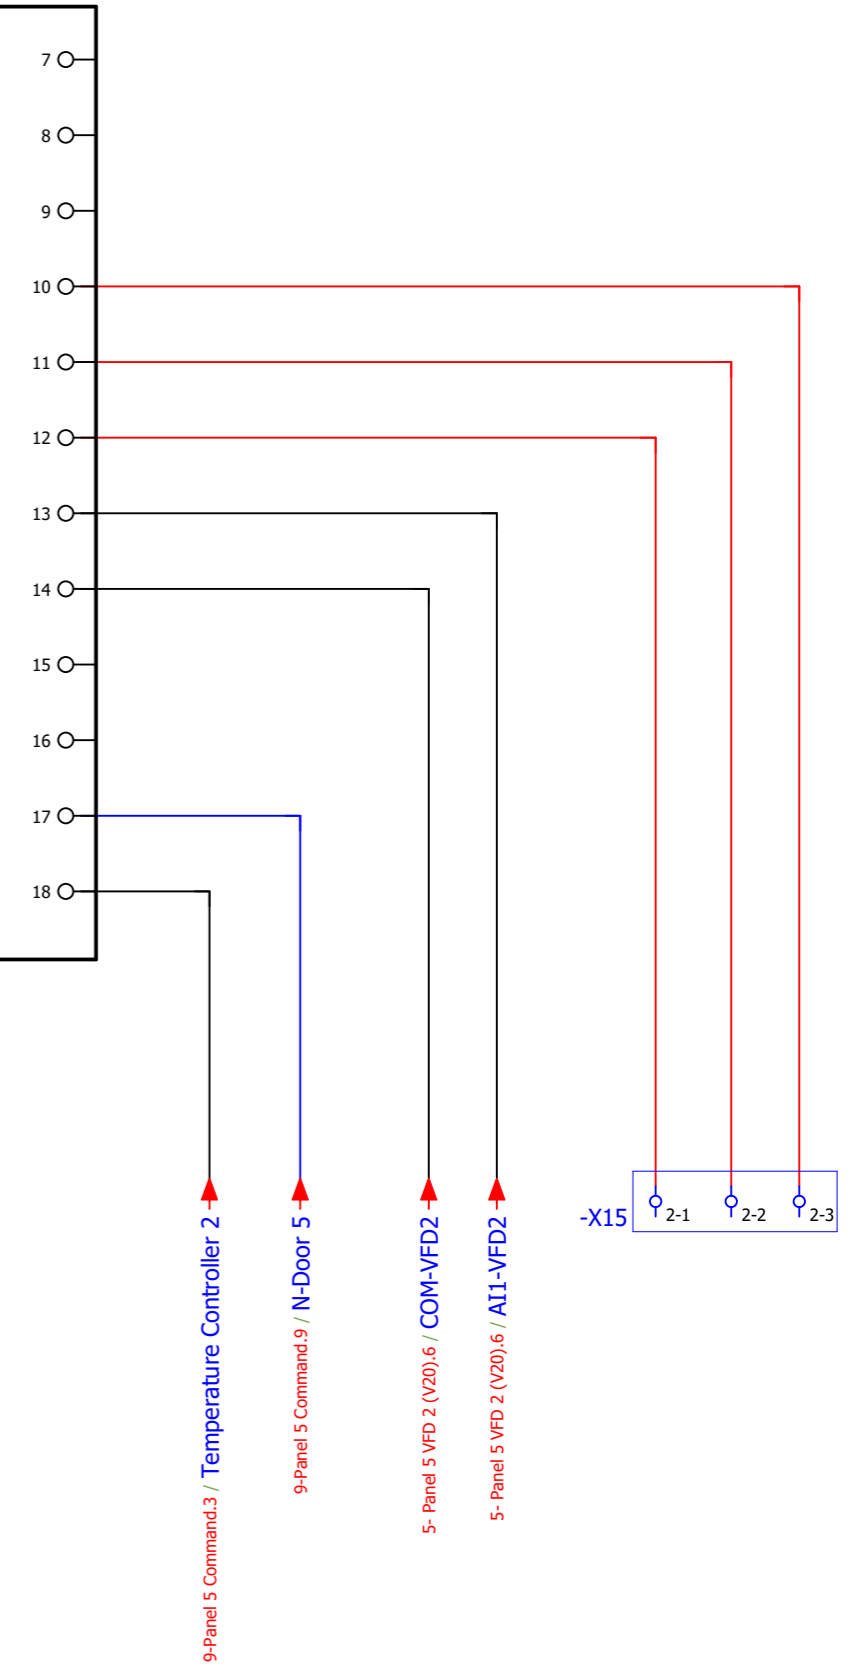

Project :	MAYAN DIESEL
Serial No. :	1R2242107220020
Designer :	A. Banihashemi

Project Description :
Power Supply : 400V AC 50 Hz
Number of Cells : 5
Length / Widht : 200cm / 90cm
IP : 54

Manufacturer :
Nic Sanat
nicsanat.com

Employer :
Mayan
mayan-group.com

Page Name :	13-Temperature Controller
Previous Page :	12-Panel 5 Door Indicator
Next Page :