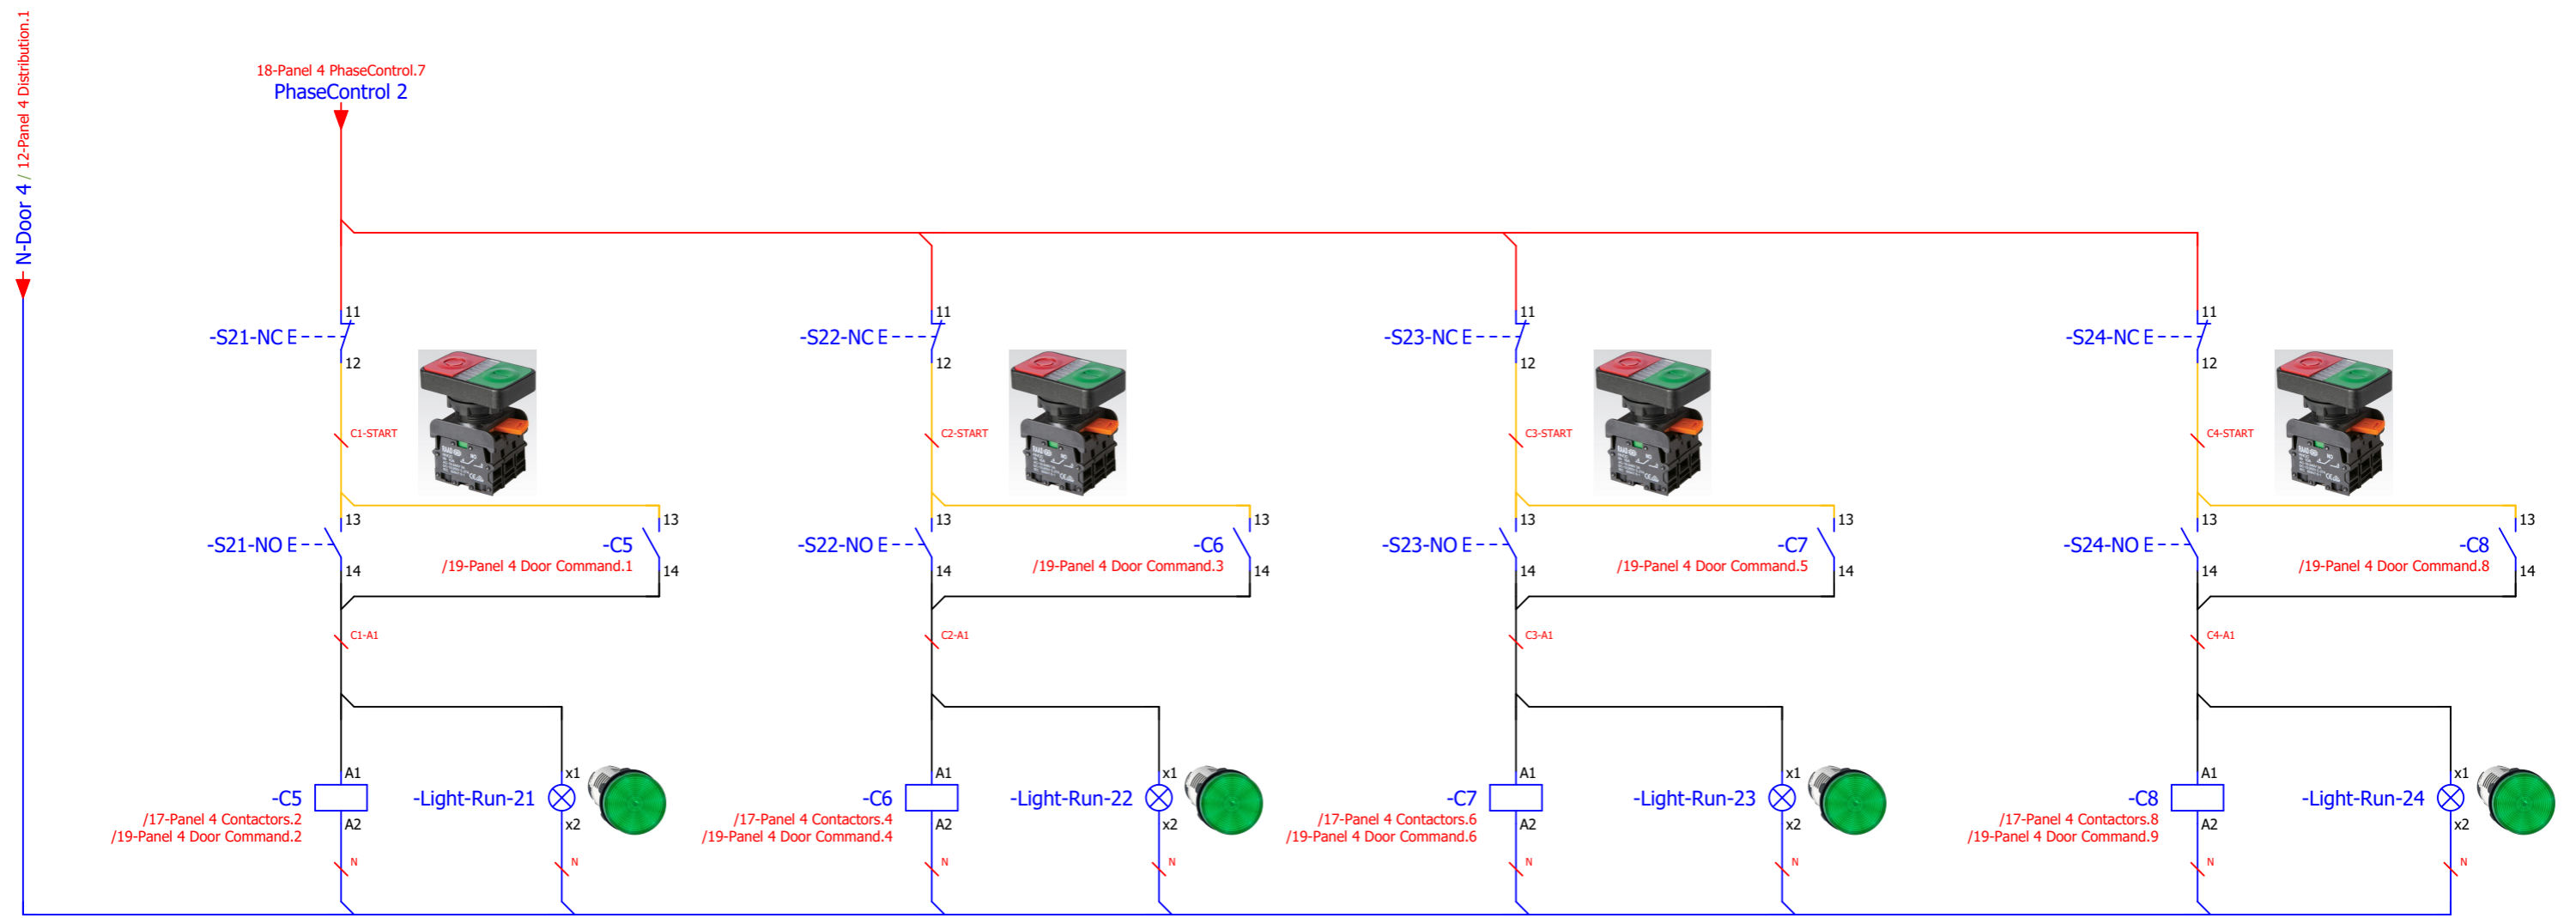

Project :	MAYAN DIESEL
Serial No. :	1R2242107220020
Designer :	A. Banihashemi

Project Description :
Power Supply : 400V AC 50 Hz
Number of Cells : 5
Length / Widht : 200cm / 90cm
IP : 54

Manufacturer :

Nic Sanat
nicsanat.com

Employer :

Mayan
mayan-group.com

Page Name :	19-Panel 4 Door Command
Previous Page :	18-Panel 4 PhaseControl
Next Page :	20-Panel 4 Door Potentiometer