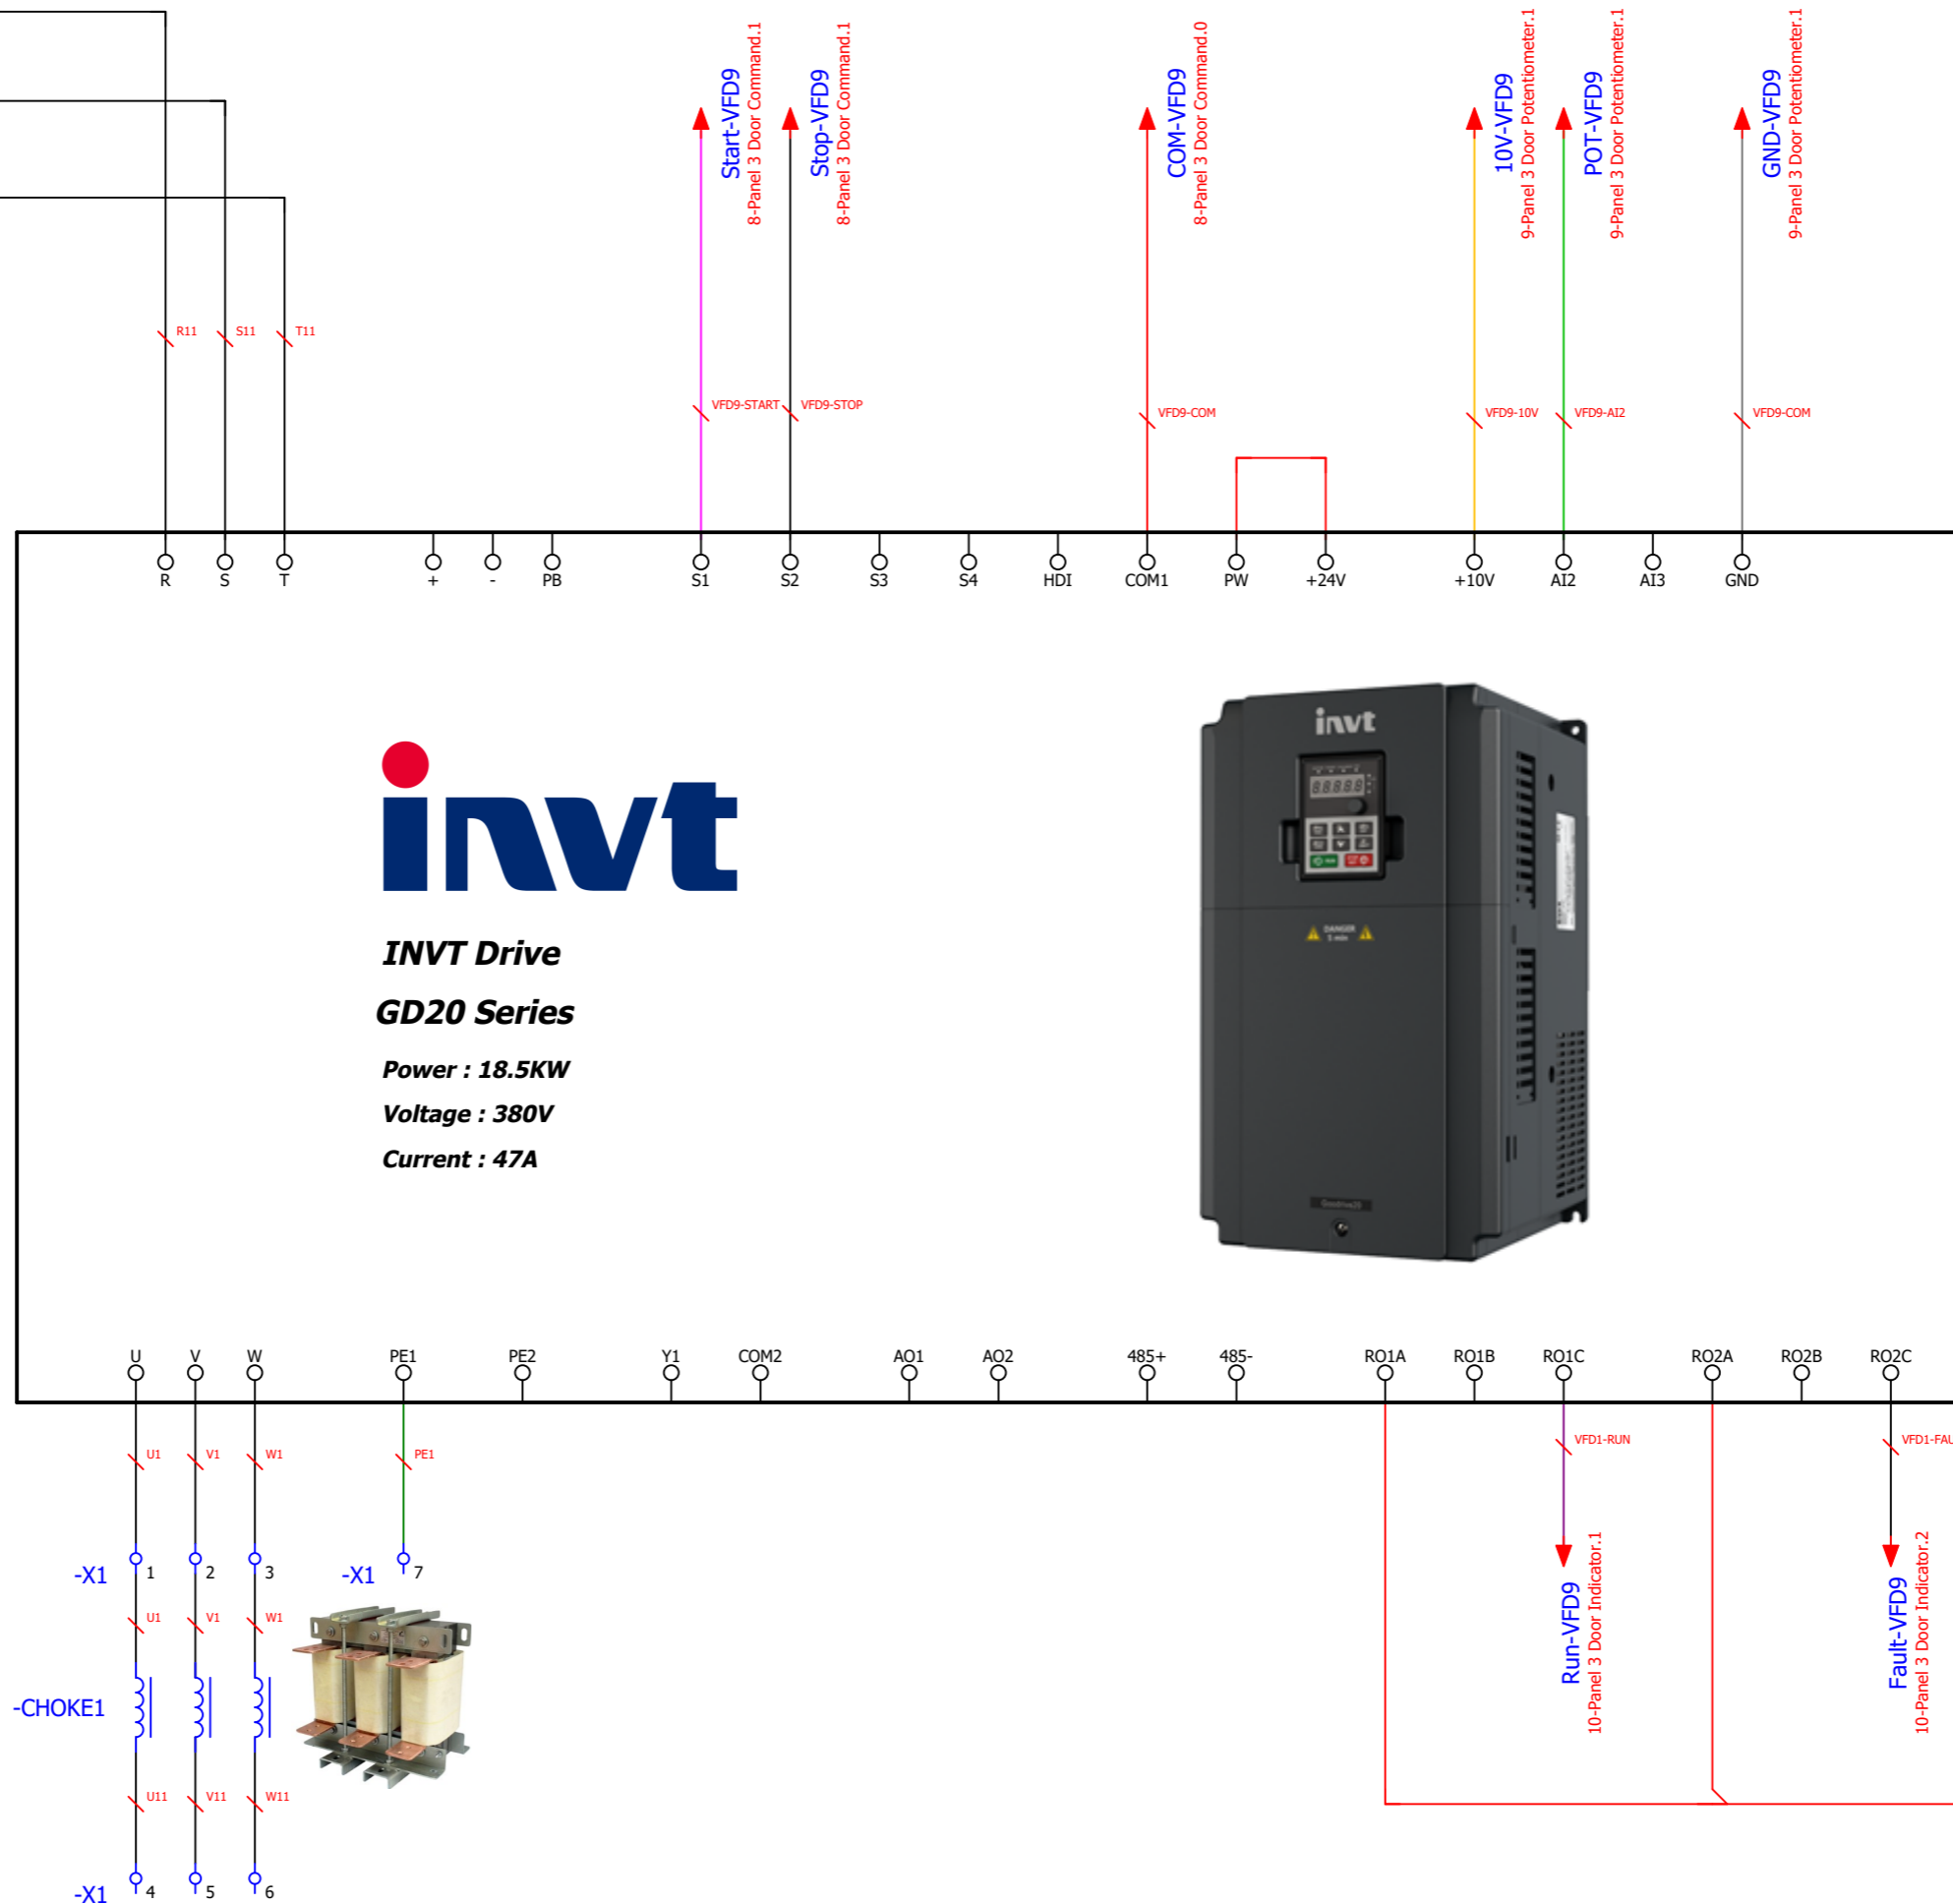

1-Panel 3 Distribution.3 / R-VFD1
1-Panel 3 Distribution.3 / S-VFD1
1-Panel 3 Distribution.3 / T-VFD1

Project :	MAYAN DIESEL
Serial No. :	1R2242107220020
Designer :	A. Banihashemi

Project Description :
Power Supply : 400V AC 50 Hz
Number of Cells : 5
Length / Widht : 200cm / 90cm
IP : 54

Manufacturer :
Nic Sanat nicsanat.com

Employer :
Mayan mayan-group.com

Page Name :	2-Panel 3 VFD 1
Previous Page :	1-Panel 3 Distribution
Next Page :	3-Panel 3 VFD 2