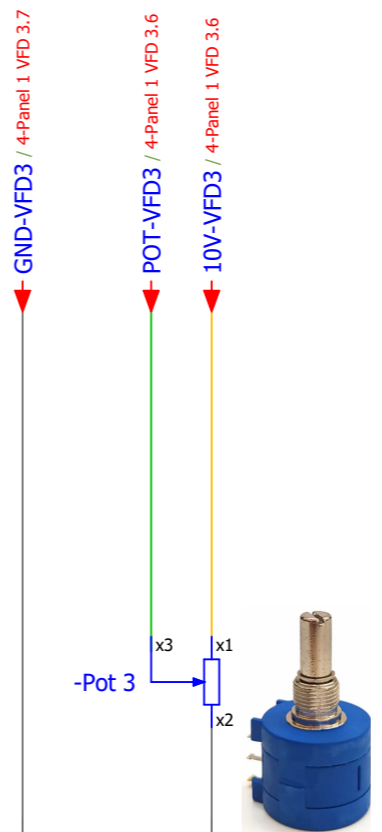

Project Description :
 Power Supply : 400V AC 50 Hz
 Number of Cells : 5
 Length / Widht : 200cm / 90cm
 IP : 54

Manufacturer :

Nic Sanat
 nicsanat.com

Employer :

Mayan
 mayan-group.com

Page Name :	6-Panel 1 Door Command
Previous Page :	5-Panel 1 VFD 4
Next Page :	7-Panel 1 Door Potentiometer