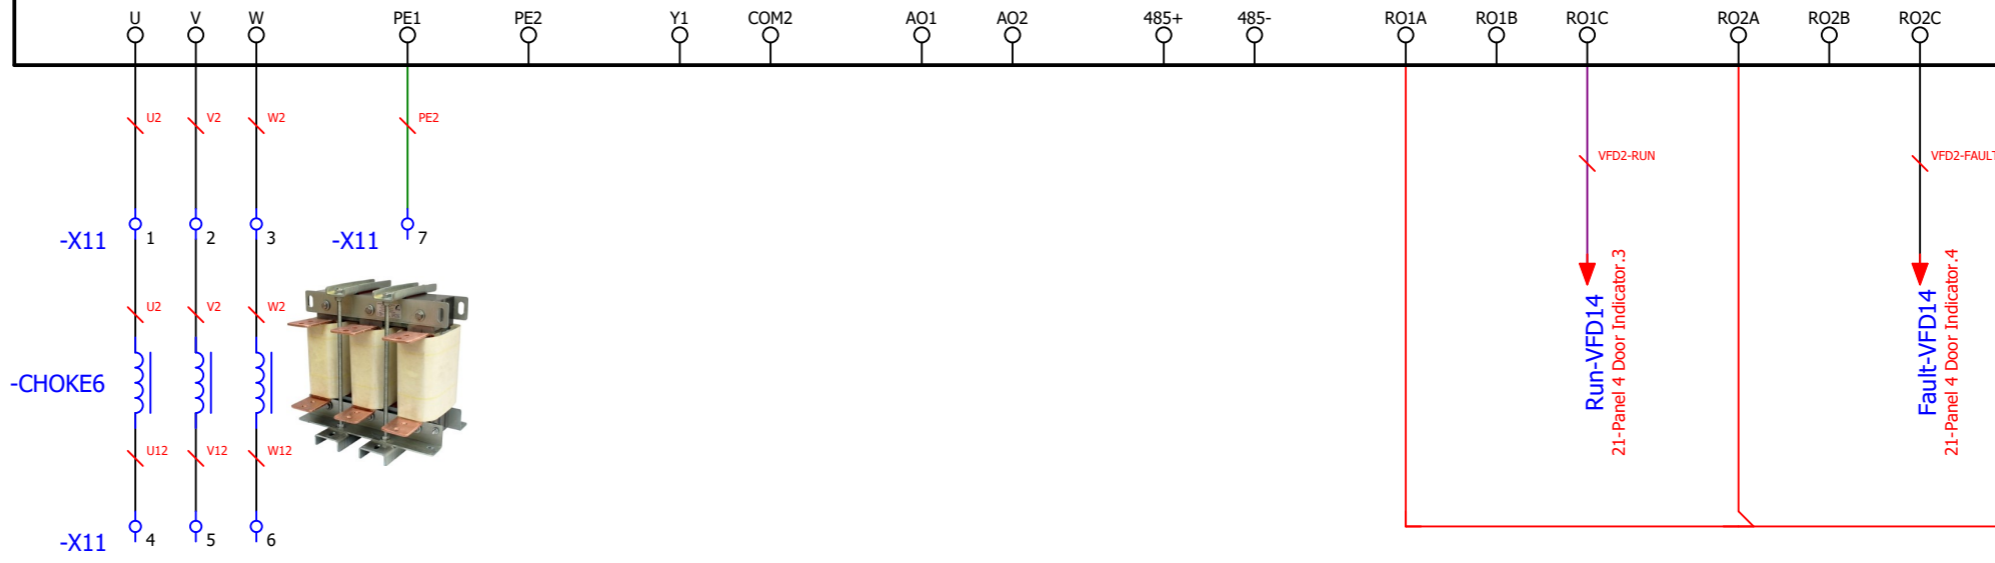

Project :	MAYAN DIESEL
Serial No. :	1R2242107220020
Designer :	A. Banihashemi

Project Description :
Power Supply : 400V AC 50 Hz
Number of Cells : 5
Length / Widht : 200cm / 90cm
IP : 54

Manufacturer :

Nic Sanat
nicsanat.com

Employer :

Mayan
mayan-group.com

Page Name :	14-Panel 4 VFD 2
Previous Page :	13-Panel 4 VFD 1
Next Page :	15-Panel 4 VFD 3