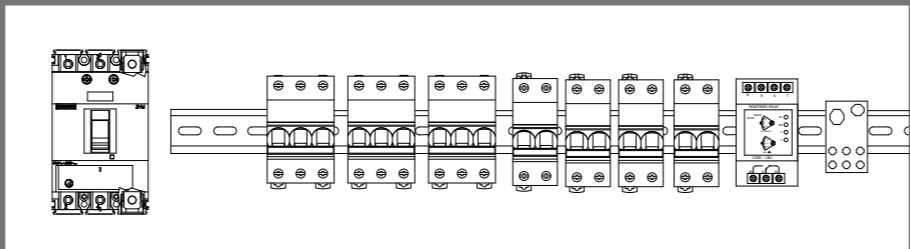

Project :	MAYAN DIESEL
Serial No. :	1R2242107220020
Designer :	A. Banihashemi

Project Description :
Power Supply : 400V AC 50 Hz
Number of Cells : 5
Length / Widht : 200cm / 90cm
IP : 54

Manufacturer :
Nic Sanat
nicsanat.com

Employer :
Mayan
mayan-group.com

Page Name :	5-Panel 5
Previous Page :	4-Panel 4
Next Page :	=2-Wiring+1-Panel 1&2 (Exhust)/1-Panel 1 Distributio