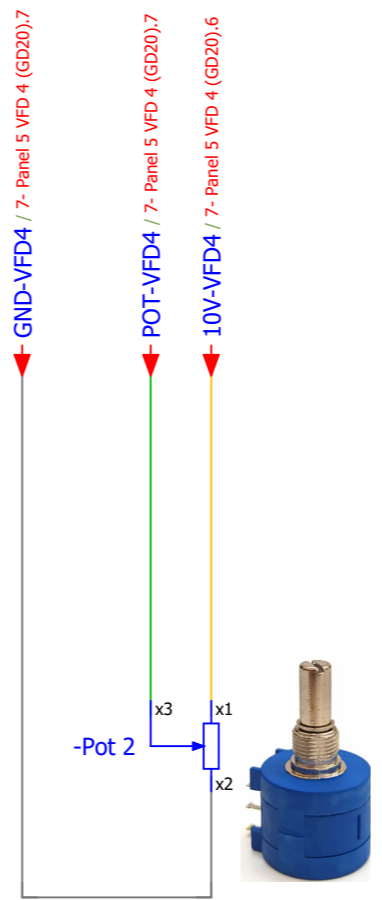

Project :	MAYAN DIESEL
Serial No. :	1R2242107220020
Designer :	A. Banihashemi

Project Description :
Power Supply : 400V AC 50 Hz
Number of Cells : 5
Length / Widht : 200cm / 90cm
IP : 54

Manufacturer :

Nic Sanat
nicsanat.com

Employer :

Mayan
mayan-group.com

Page Name :	11-Panel 5 Door Potentiometer
Previous Page :	10-Panel 5 Door Command
Next Page :	12-Panel 5 Door Indicator