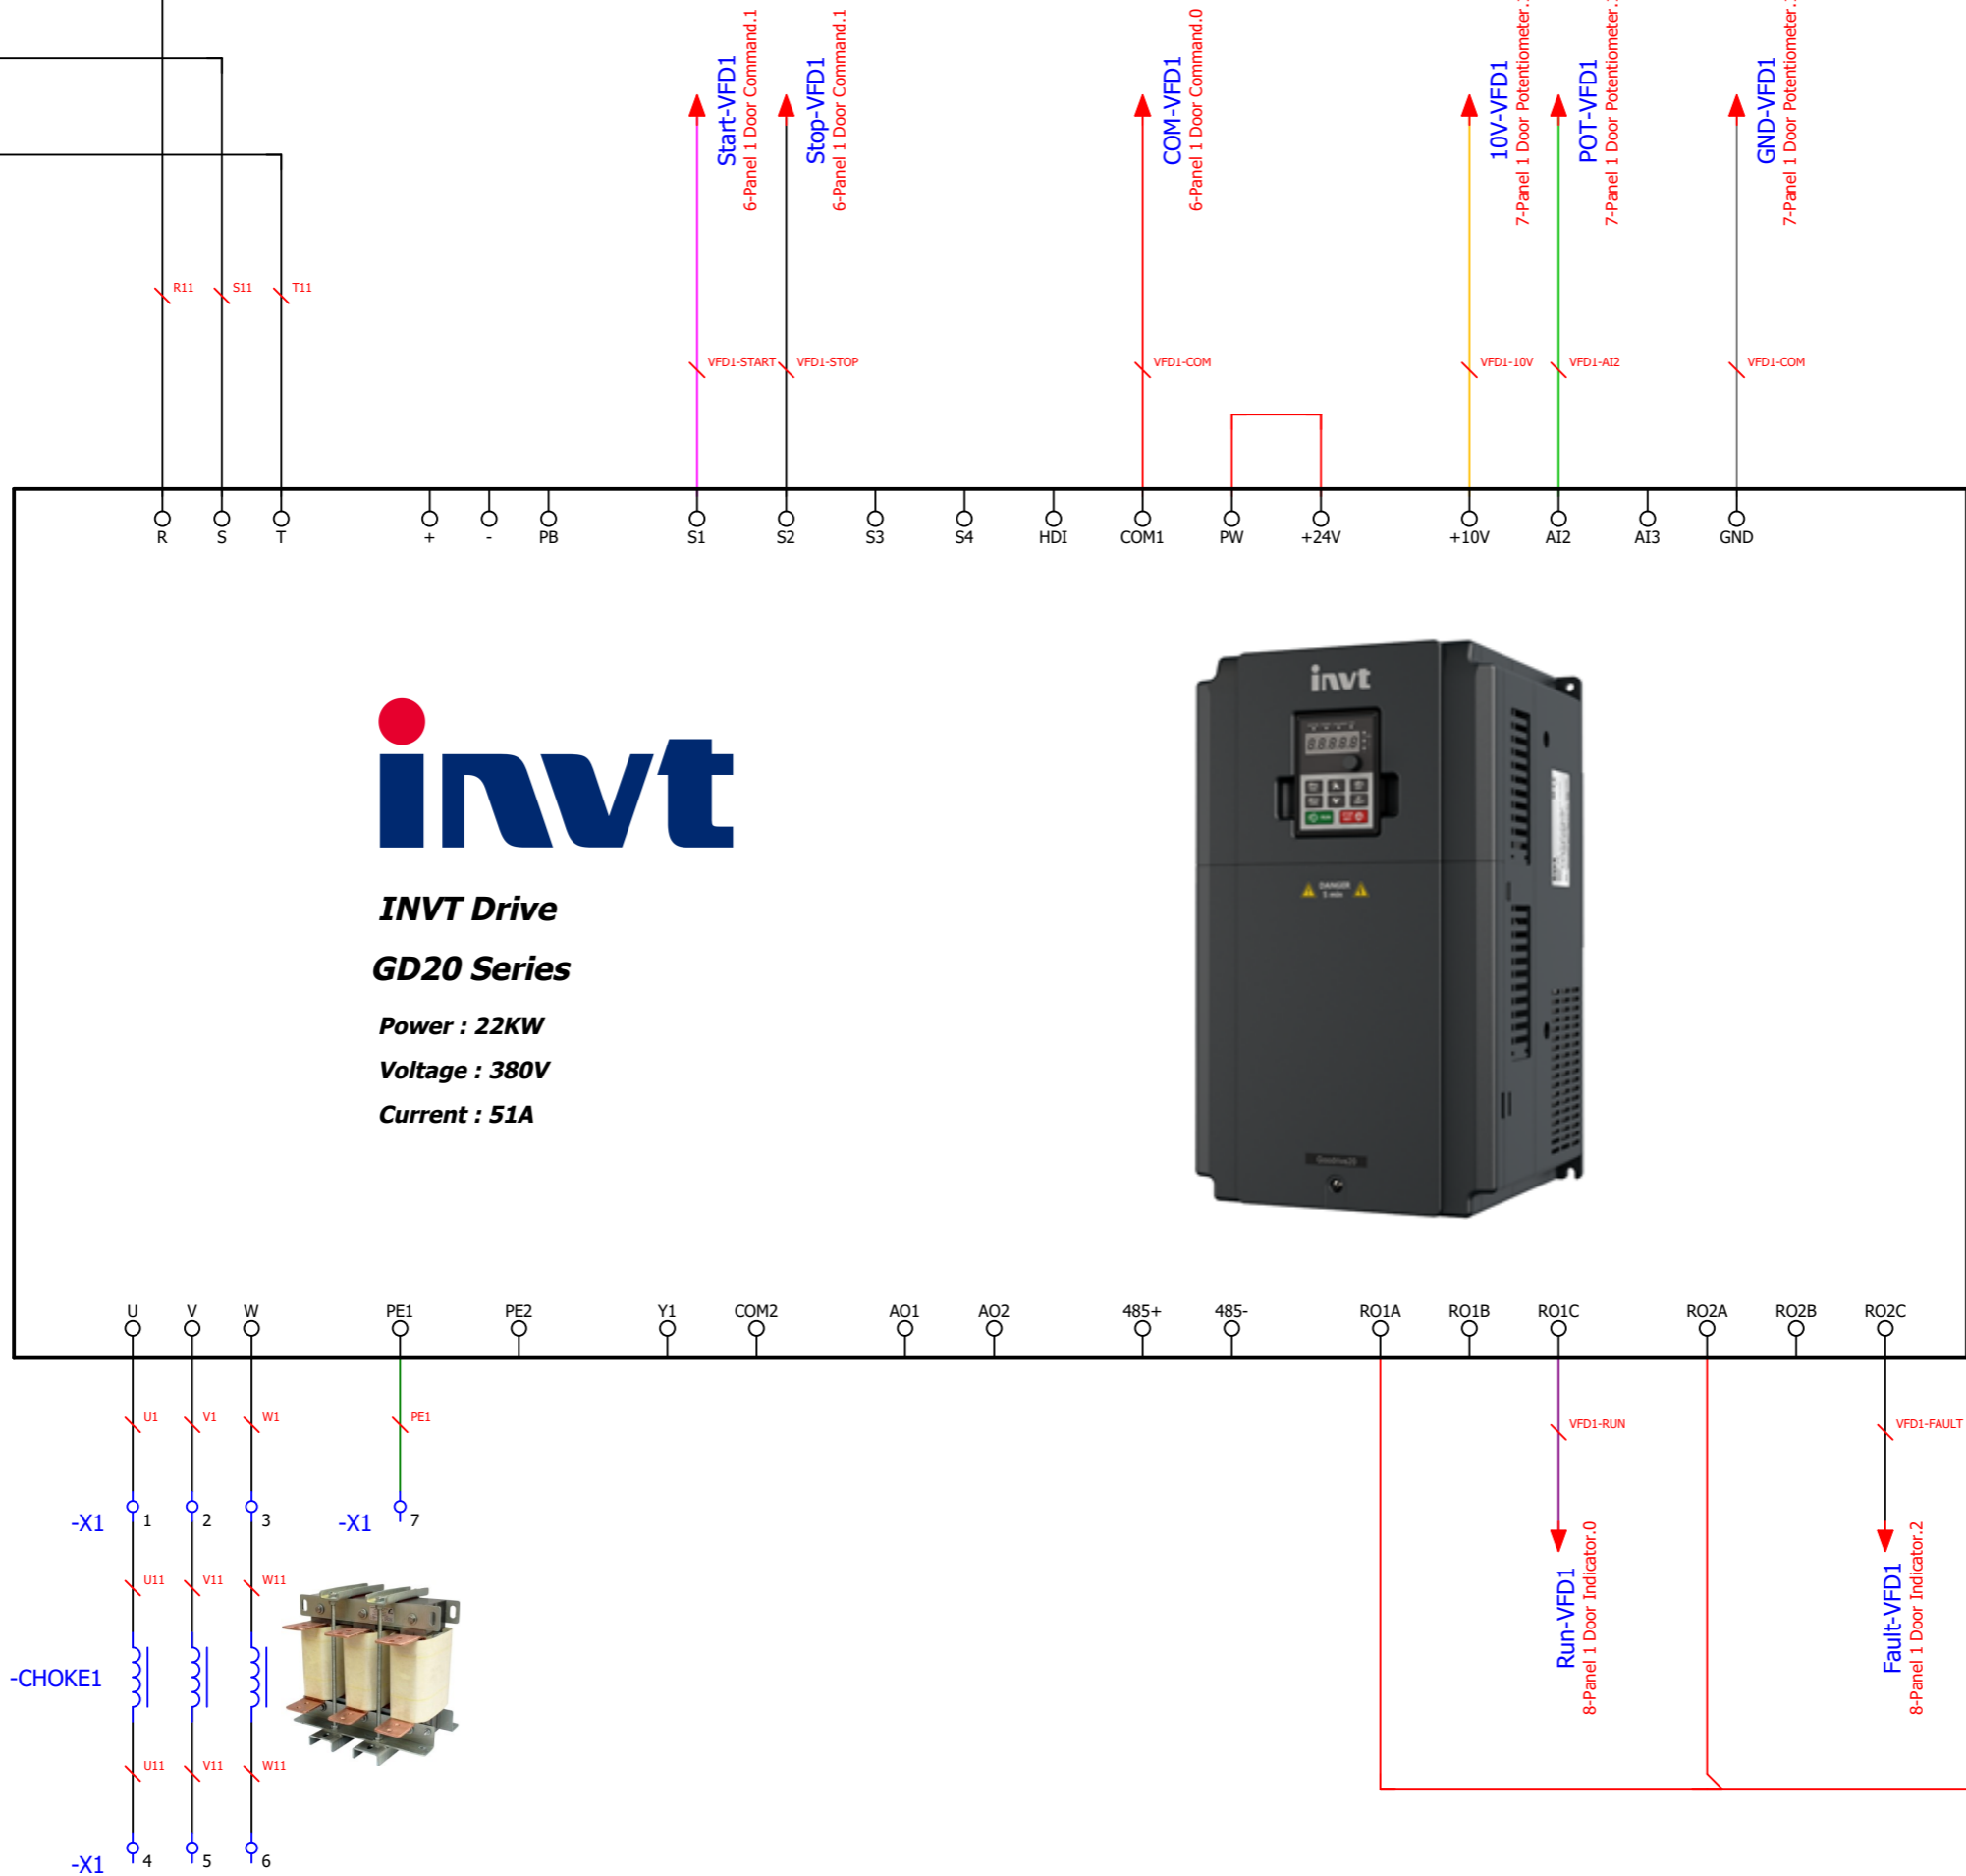

Project Description :
Power Supply : 400V AC 50 Hz
Number of Cells : 5
Length / Widht : 200cm / 90cm
IP : 54

Manufacturer :

Nic Sanat
nicsanat.com

Employer :

Mayan
mayan-group.com

Page Name :	1-Panel 1 Distribution
Previous Page :	=1-Placement+/5-Panel 5
Next Page :	2-Panel 1 VFD 1

1-Panel 1 Distribution.2 / R-VFD1
 1-Panel 1 Distribution.2 / S-VFD1
 1-Panel 1 Distribution.3 / T-VFD1

Project :	MAYAN DIESEL
Serial No. :	1R2242107220020
Designer :	A. Banihashemi

Project Description :
Power Supply : 400V AC 50 Hz
Number of Cells : 5
Length / Widht : 200cm / 90cm
IP : 54

1-Panel 1 Distribution.4 / R-VFD2
 1-Panel 1 Distribution.4 / S-VFD2
 1-Panel 1 Distribution.4 / T-VFD2

Project :	MAYAN DIESEL
Serial No. :	1R2242107220020
Designer :	A. Banihashemi

Project Description :
Power Supply : 400V AC 50 Hz
Number of Cells : 5
Length / Widht : 200cm / 90cm
IP : 54