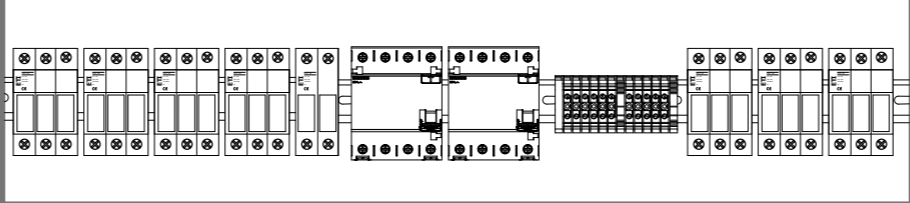

Project :	MAYAN DIESEL
Serial No. :	1R2242107220020
Designer :	A. Banihashemi

Project Description :
Power Supply : 400V AC 50 Hz
Number of Cells : 5
Length / Widht : 200cm / 90cm
IP : 54

Manufacturer :
Nic Sanat
nicsanat.com

Employer :
Mayan
mayan-group.com

Page Name :	5-Panel 5
Previous Page :	4-Panel 4
Next Page :	=2-Wiring+1-Panel 1&2 (Exhust)/1-Panel 1 Distributio