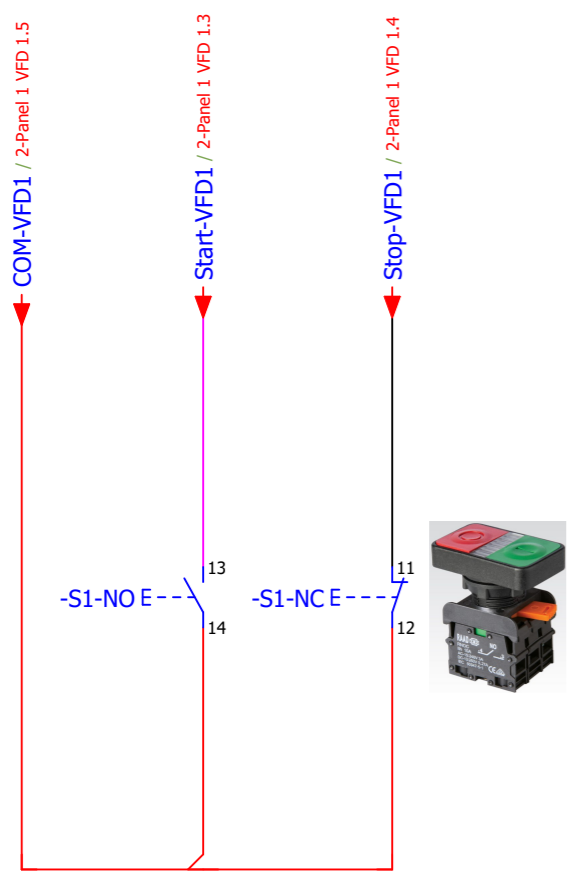

Project :	MAYAN DIESEL
Serial No. :	1R2242107220020
Designer :	A. Banihashemi

Project Description :
Power Supply : 400V AC 50 Hz
Number of Cells : 5
Length / Widht : 200cm / 90cm
IP : 54

Manufacturer :

Nic Sanat
nicsanat.com

Employer :

Mayan
mayan-group.com

Page Name :	6-Panel 1 Door Command
Previous Page :	5-Panel 1 VFD 4
Next Page :	7-Panel 1 Door Potentiometer