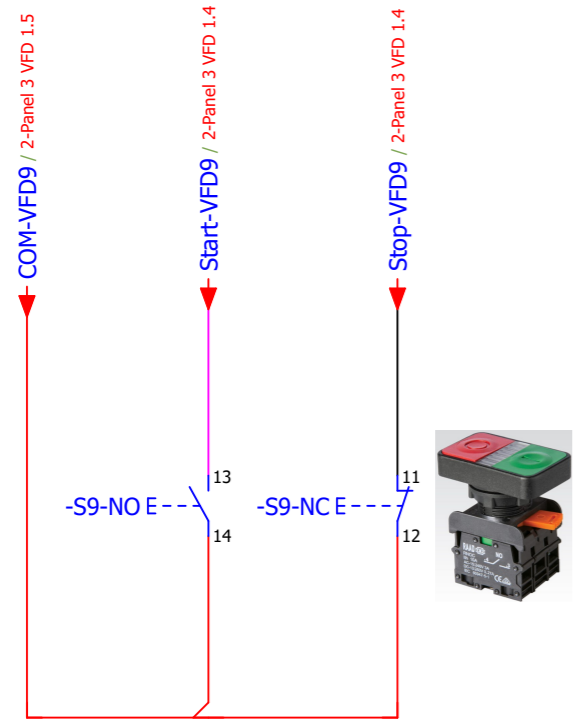

Project Description :
Power Supply : 400V AC 50 Hz
Number of Cells : 5
Length / Widht : 200cm / 90cm
IP : 54

Manufacturer :

Nic Sanat
nicsanat.com

Employer :

Mayan
mayan-group.com

Page Name :	7-Panel 3 PhaseControl
Previous Page :	6-Panel 3 Contactors
Next Page :	8-Panel 3 Door Command