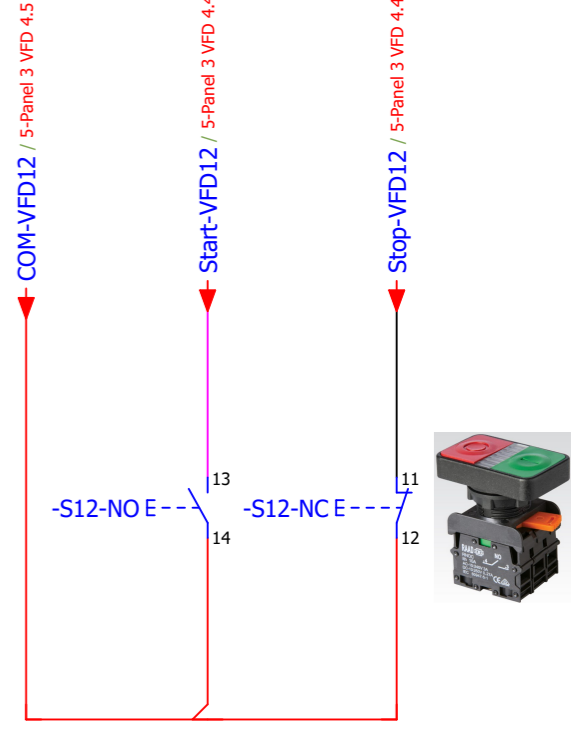

Project Description :
Power Supply : 400V AC 50 Hz
Number of Cells : 5
Length / Widht : 200cm / 90cm
IP : 54

Manufacturer :

Nic Sanat
nicsanat.com

Employer :

Mayan
mayan-group.com

Page Name :	7-Panel 3 PhaseControl
Previous Page :	6-Panel 3 Contactors
Next Page :	8-Panel 3 Door Command