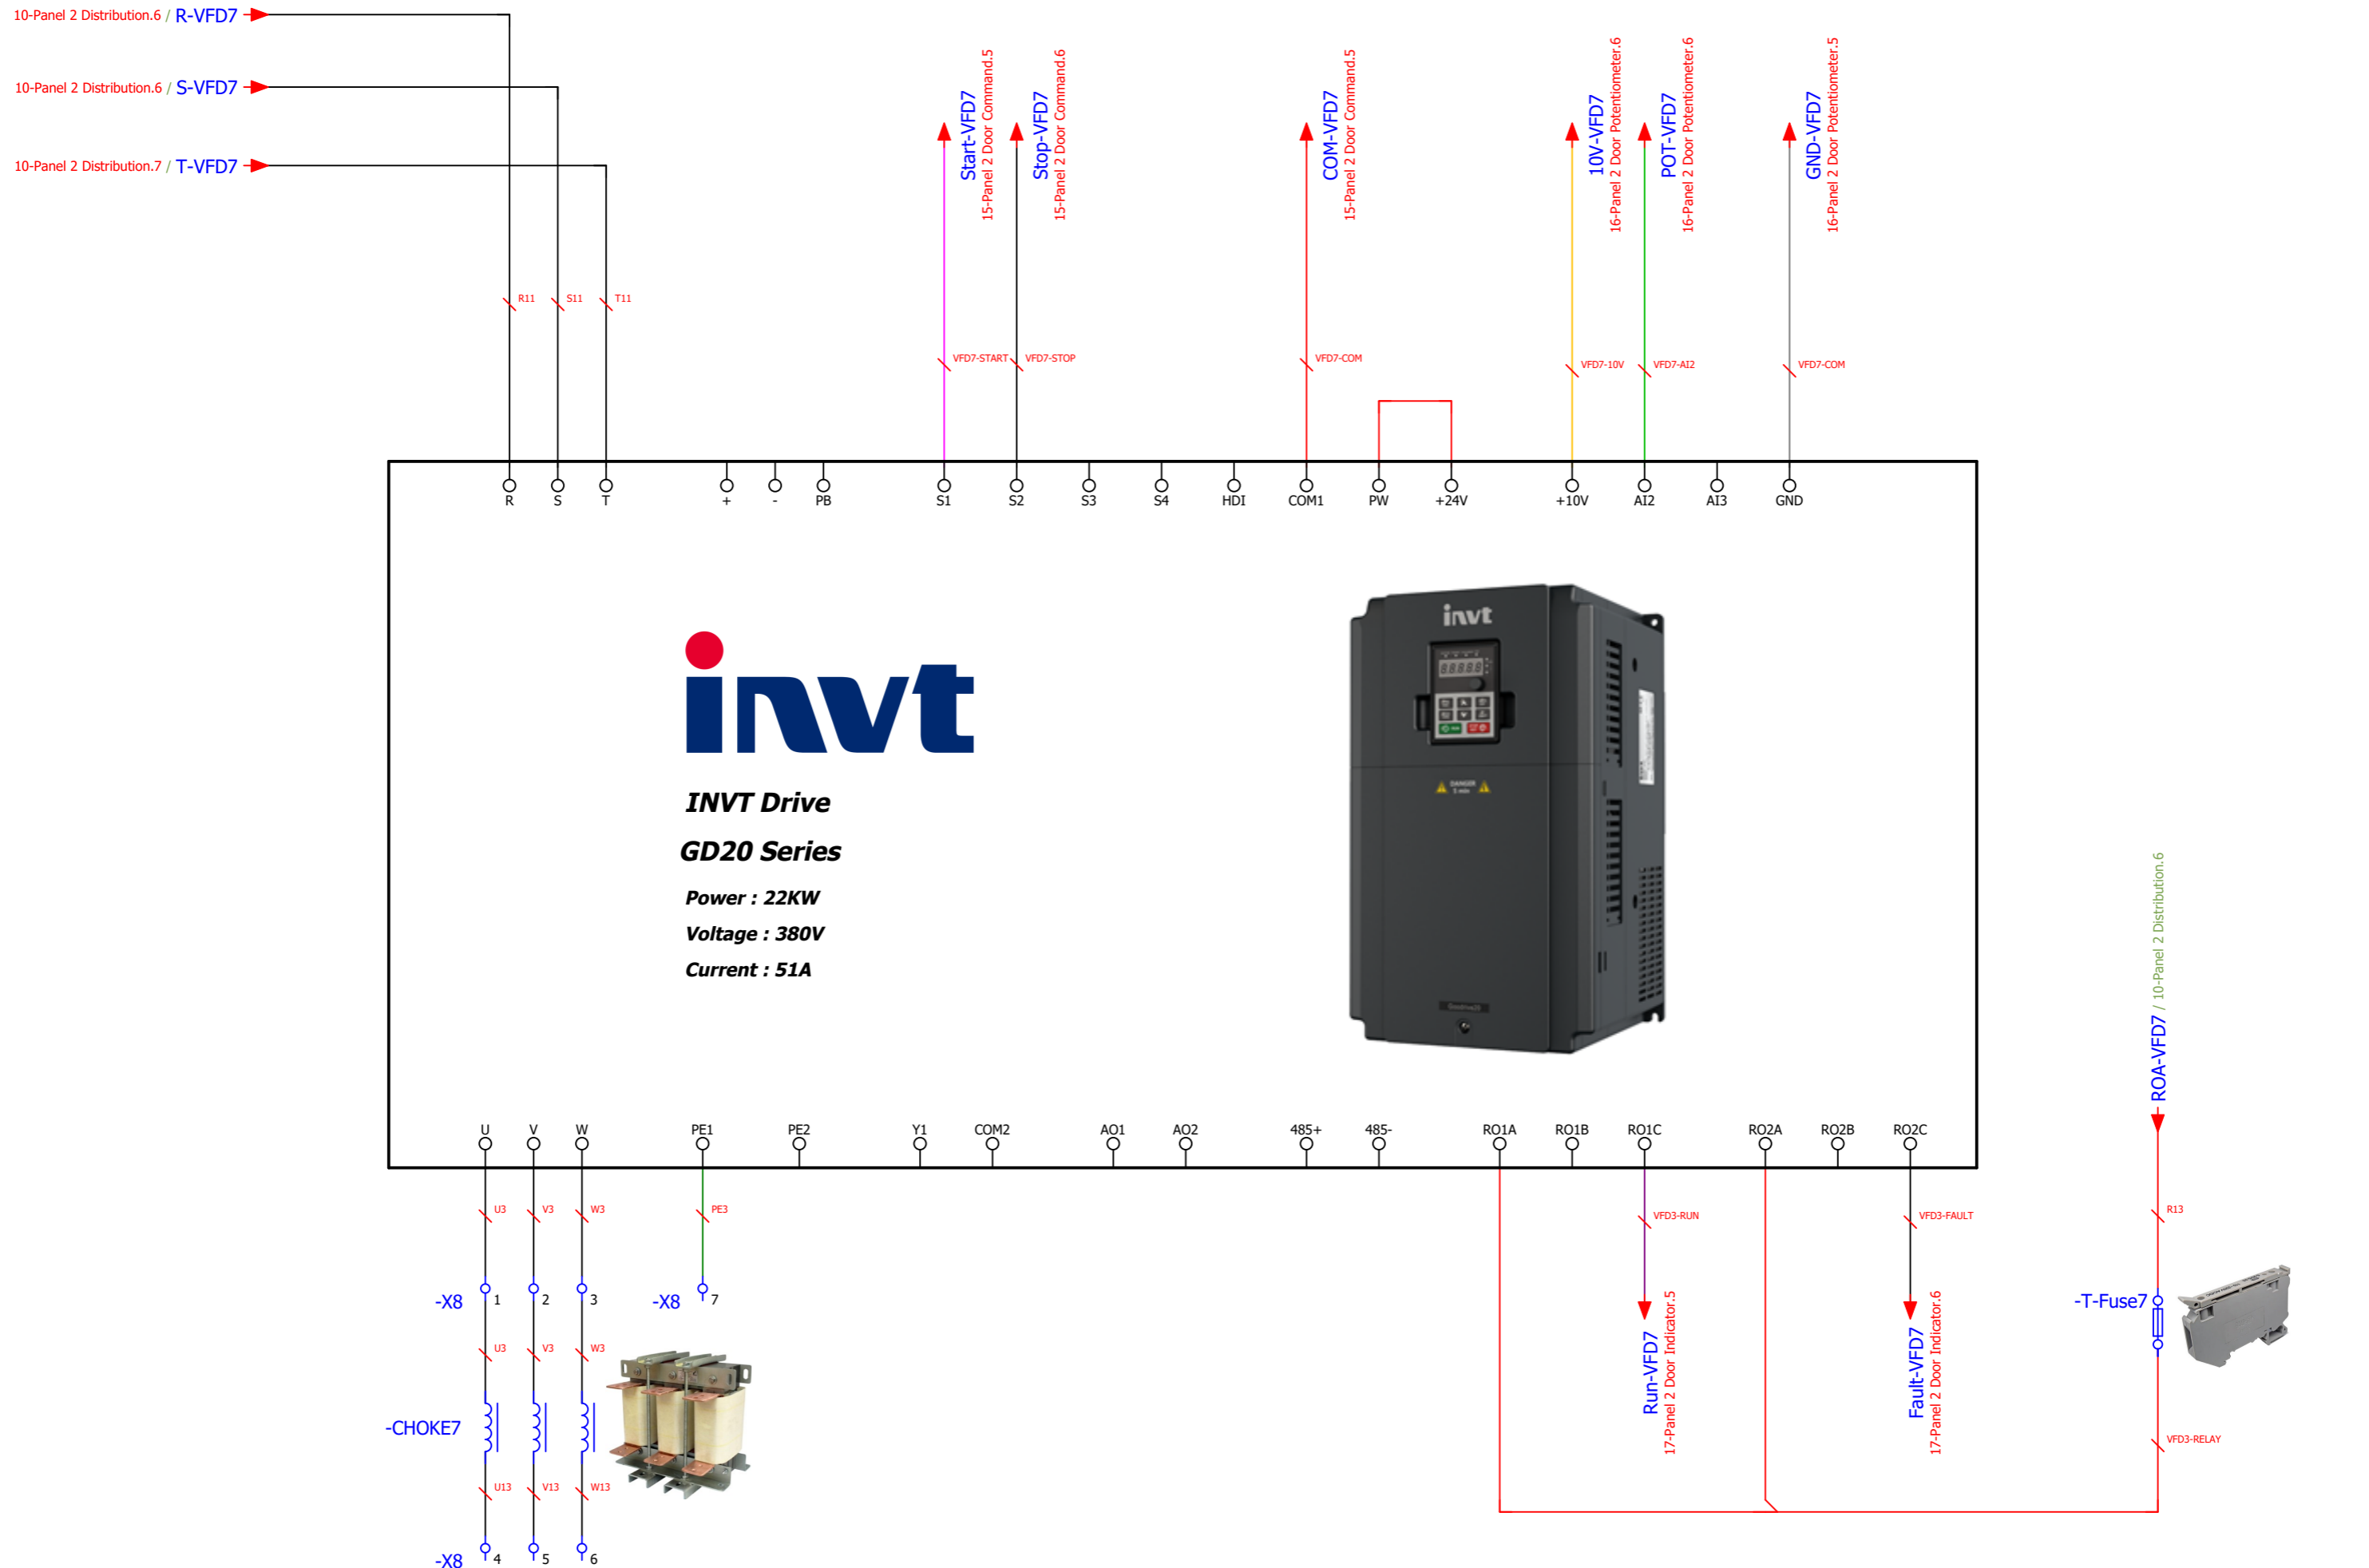

INVT Drive
GD20 Series
Power : 22KW
Voltage : 380V
Current : 51A