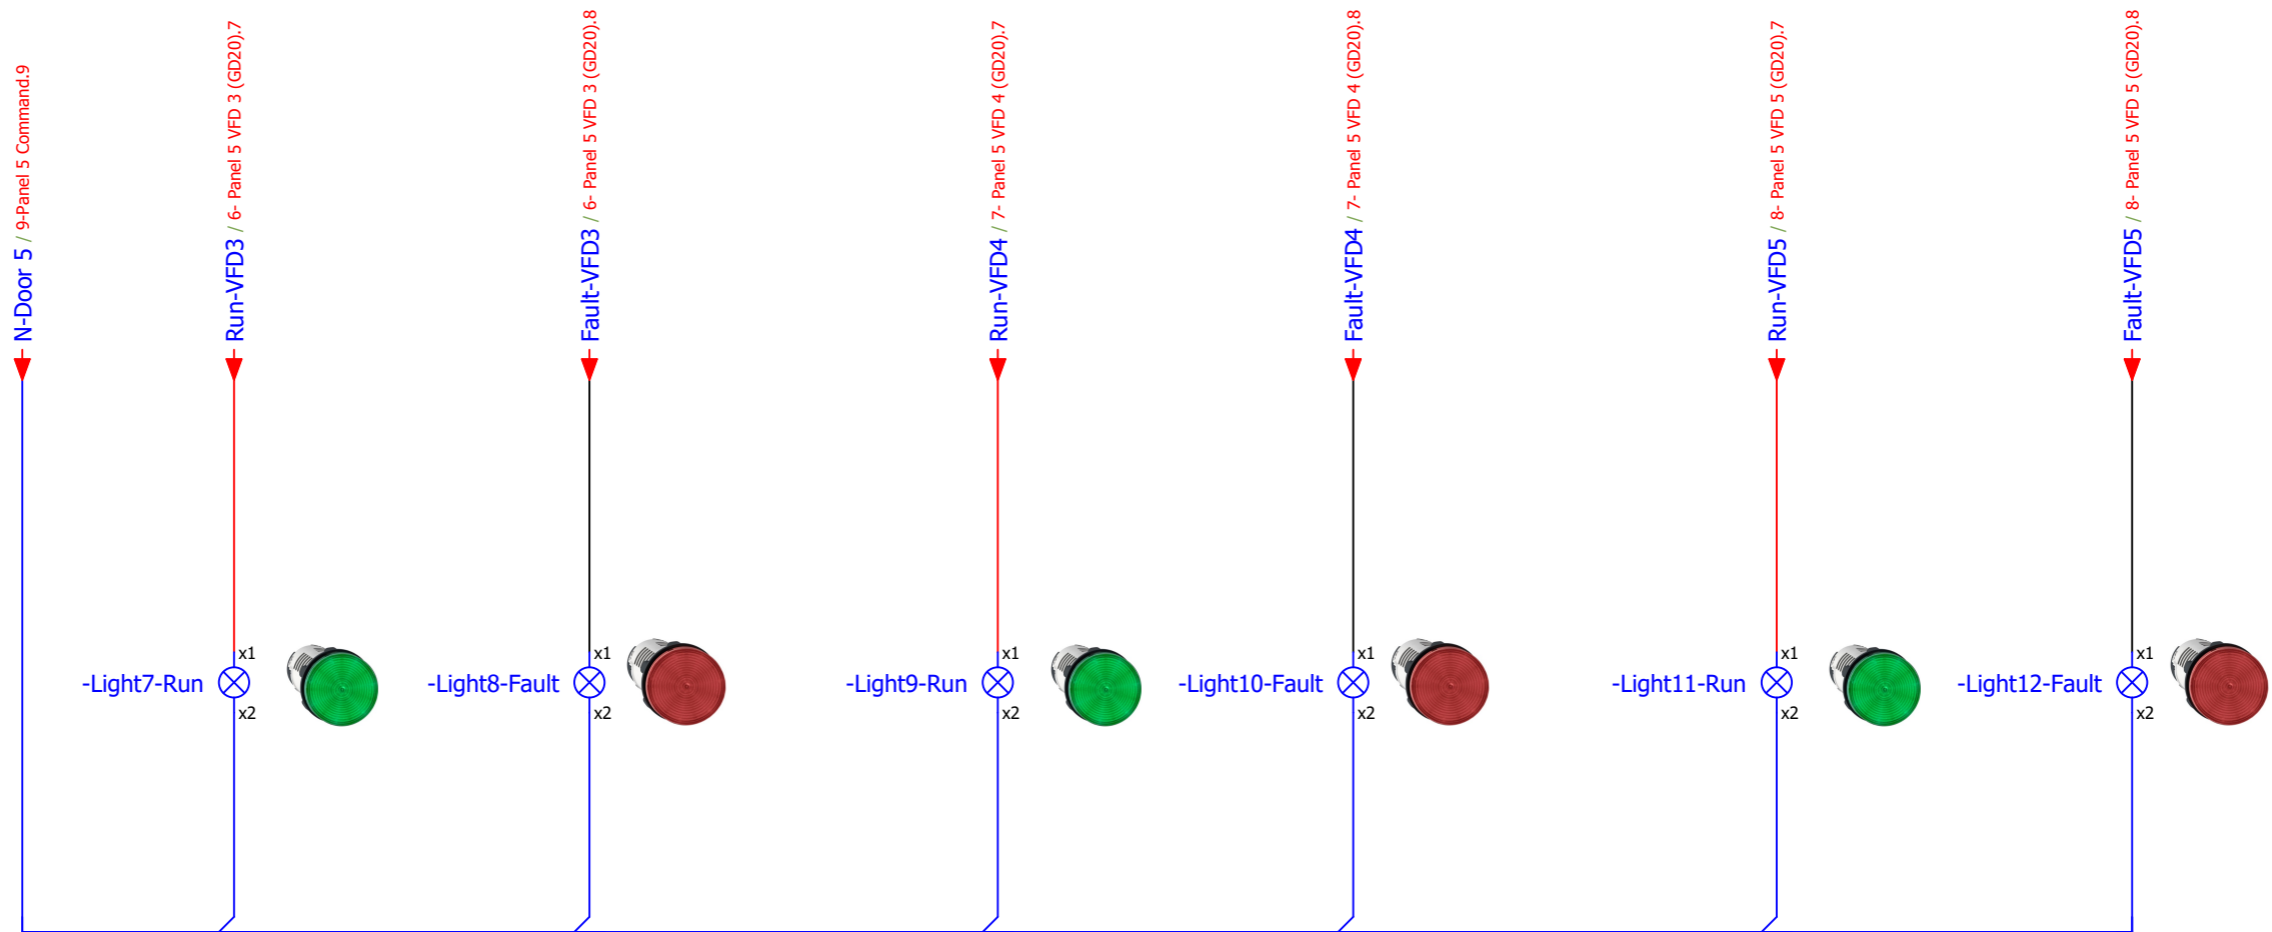

Project :	MAYAN DIESEL
Serial No. :	1R2242107220020
Designer :	A. Banihashemi

Project Description :
Power Supply : 400V AC 50 Hz
Number of Cells : 5
Length / Widht : 200cm / 90cm
IP : 54

Manufacturer :
Nic Sanat
nicsanat.com

Employer :
Mayan
mayan-group.com

Page Name :	12-Panel 5 Door Indicator
Previous Page :	11-Panel 5 Door Potentiometer
Next Page :	13-Temperature Controller