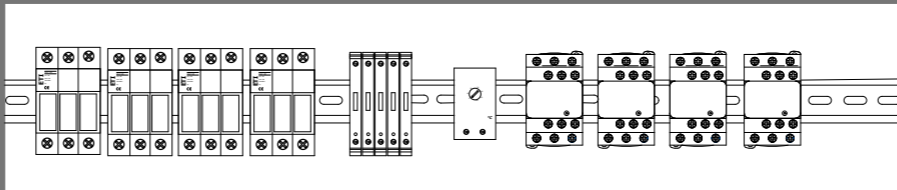

Project Description :
 Power Supply : 400V AC 50 Hz
 Number of Cells : 5
 Length / Widht : 200cm / 90cm
 IP : 54

Manufacturer :
 Nic Sanat
 nicsanat.com

Employer :
 Mayan
 mayan-group.com

Page Name :	3-Panel 3
Previous Page :	2-Panel 2
Next Page :	4-Panel 4