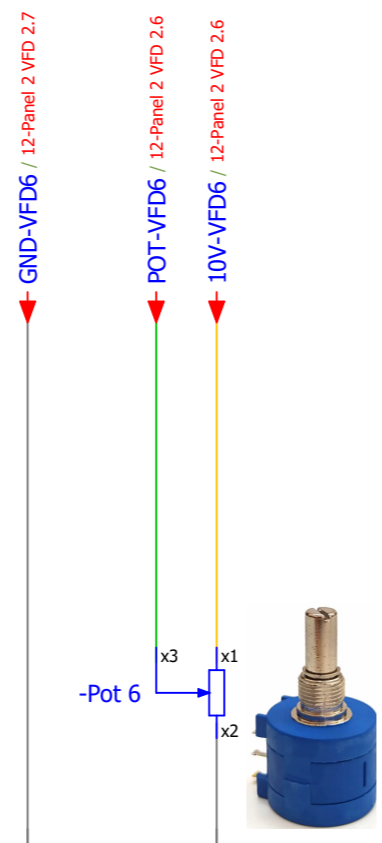

Project :	MAYAN DIESEL
Serial No. :	1R2242107220020
Designer :	A. Banihashemi

Project Description :
Power Supply : 400V AC 50 Hz
Number of Cells : 5
Length / Widht : 200cm / 90cm
IP : 54

Manufacturer :

Nic Sanat
nicsanat.com

Employer :

Mayan
mayan-group.com

Page Name :	16-Panel 2 Door Potentiometer
Previous Page :	15-Panel 2 Door Command
Next Page :	17-Panel 2 Door Indicator