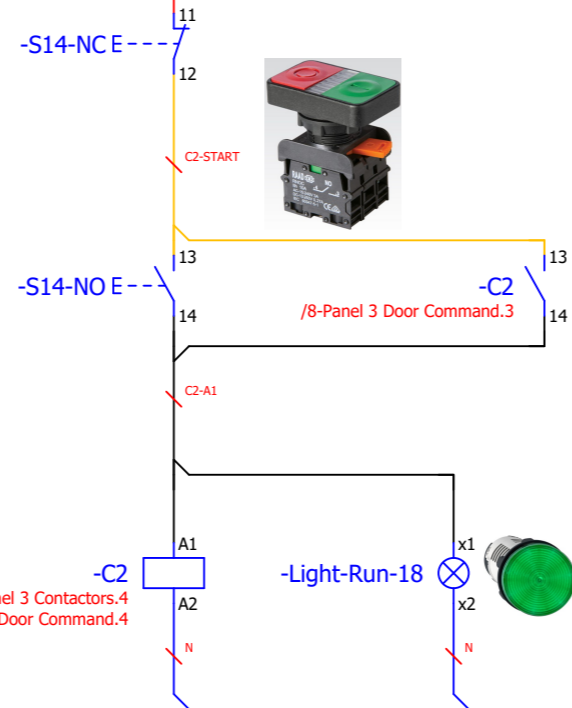

N-Door 3 / 1-Panel 3 Distribution.1

7-Panel 3 PhaseControl.7
PhaseControl 1