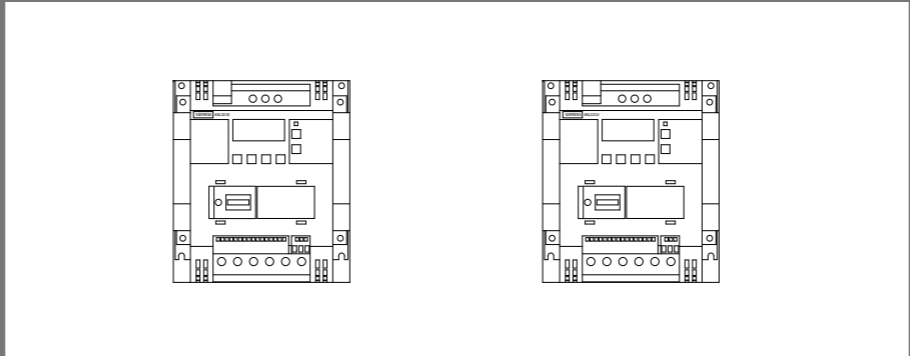

Project :	MAYAN DIESEL
Serial No. :	1R2242107220020
Designer :	A. Banihashemi

Project Description :
Power Supply : 400V AC 50 Hz
Number of Cells : 5
Length / Widht : 200cm / 90cm
IP : 54

Manufacturer :
Nic Sanat
nicsanat.com

Employer :
Mayan
mayan-group.com

Page Name :	5-Panel 5
Previous Page :	4-Panel 4
Next Page :	=2-Wiring+1-Panel 1&2 (Exhust)/1-Panel 1 Distributio