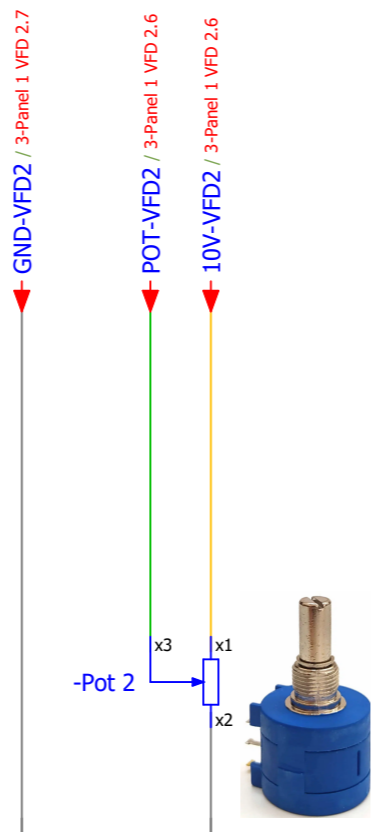

Project Description :
 Power Supply : 400V AC 50 Hz
 Number of Cells : 5
 Length / Widht : 200cm / 90cm
 IP : 54

Manufacturer :

Nic Sanat
 nicsanat.com

Employer :

Mayan
 mayan-group.com

Page Name :	6-Panel 1 Door Command
Previous Page :	5-Panel 1 VFD 4
Next Page :	7-Panel 1 Door Potentiometer