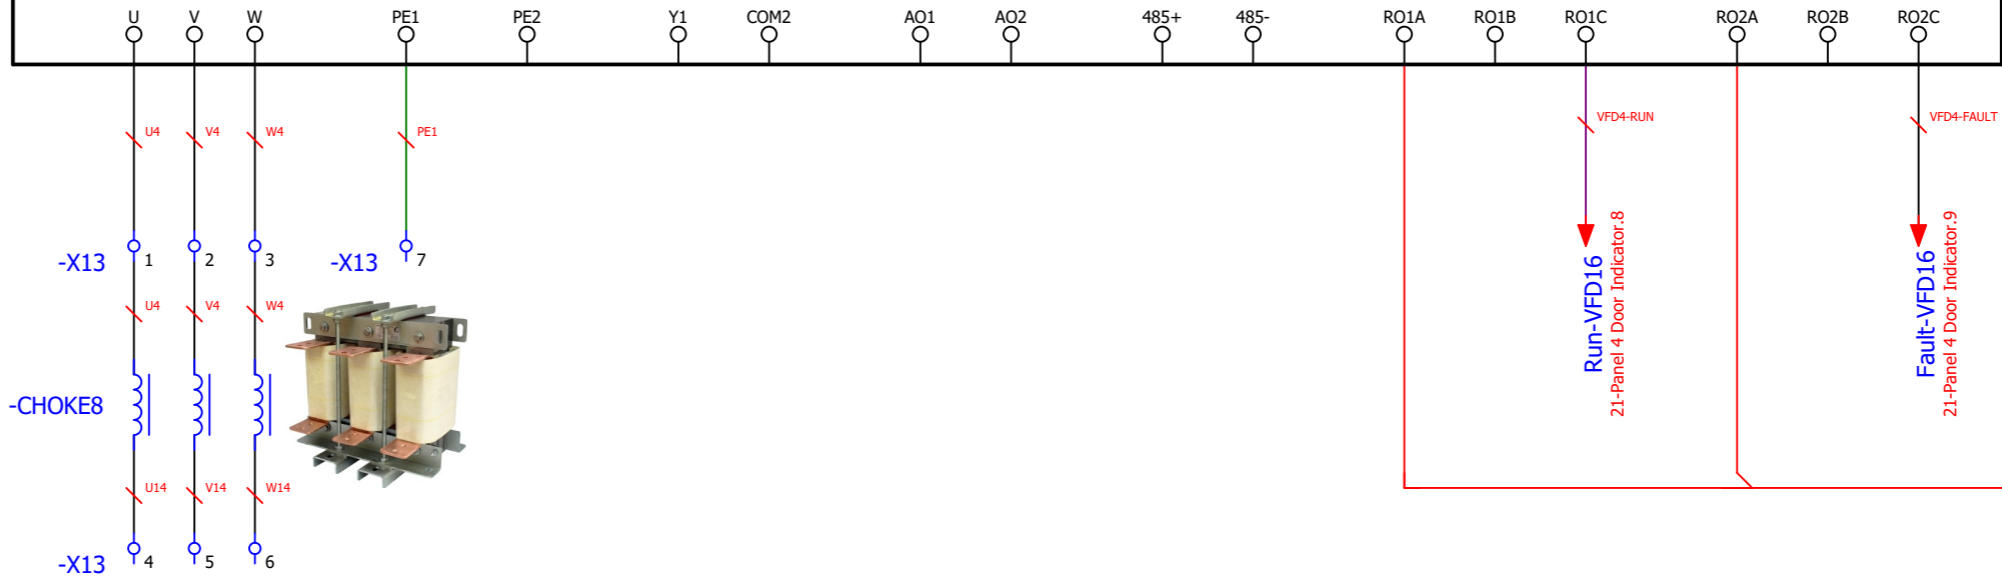

Project :	MAYAN DIESEL
Serial No. :	1R2242107220020
Designer :	A. Banihashemi

Project Description :	Power Supply : 400V AC 50 Hz Number of Cells : 5 Length / Widht : 200cm / 90cm IP : 54

Manufacturer :	Nic Sanat nicsanat.com

Employer :	Mayan mayan-group.com

Page Name :	16-Panel 4 VFD 4
Previous Page :	15-Panel 4 VFD 3
Next Page :	17-Panel 4 Contactors

Page No :	39 / 58