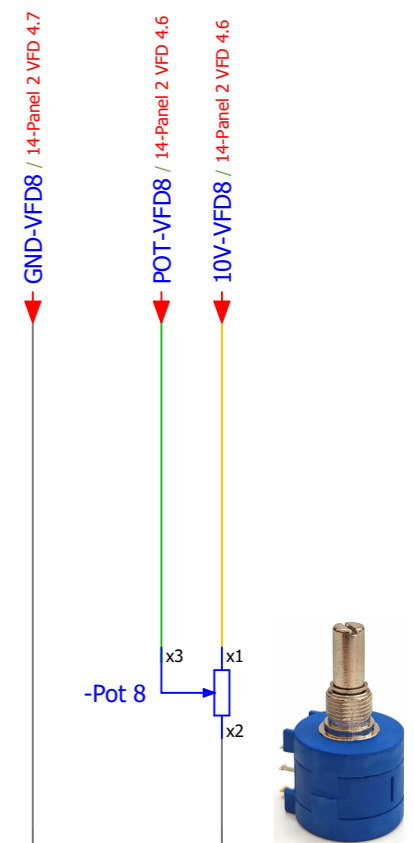

Project :	MAYAN DIESEL
Serial No. :	1R2242107220020
Designer :	A. Banihashemi

Project Description :
Power Supply : 400V AC 50 Hz
Number of Cells : 5
Length / Widht : 200cm / 90cm
IP : 54

Manufacturer :

Nic Sanat
nicsanat.com

Employer :

Mayan
mayan-group.com

Page Name :	16-Panel 2 Door Potentiometer
Previous Page :	15-Panel 2 Door Command
Next Page :	17-Panel 2 Door Indicator