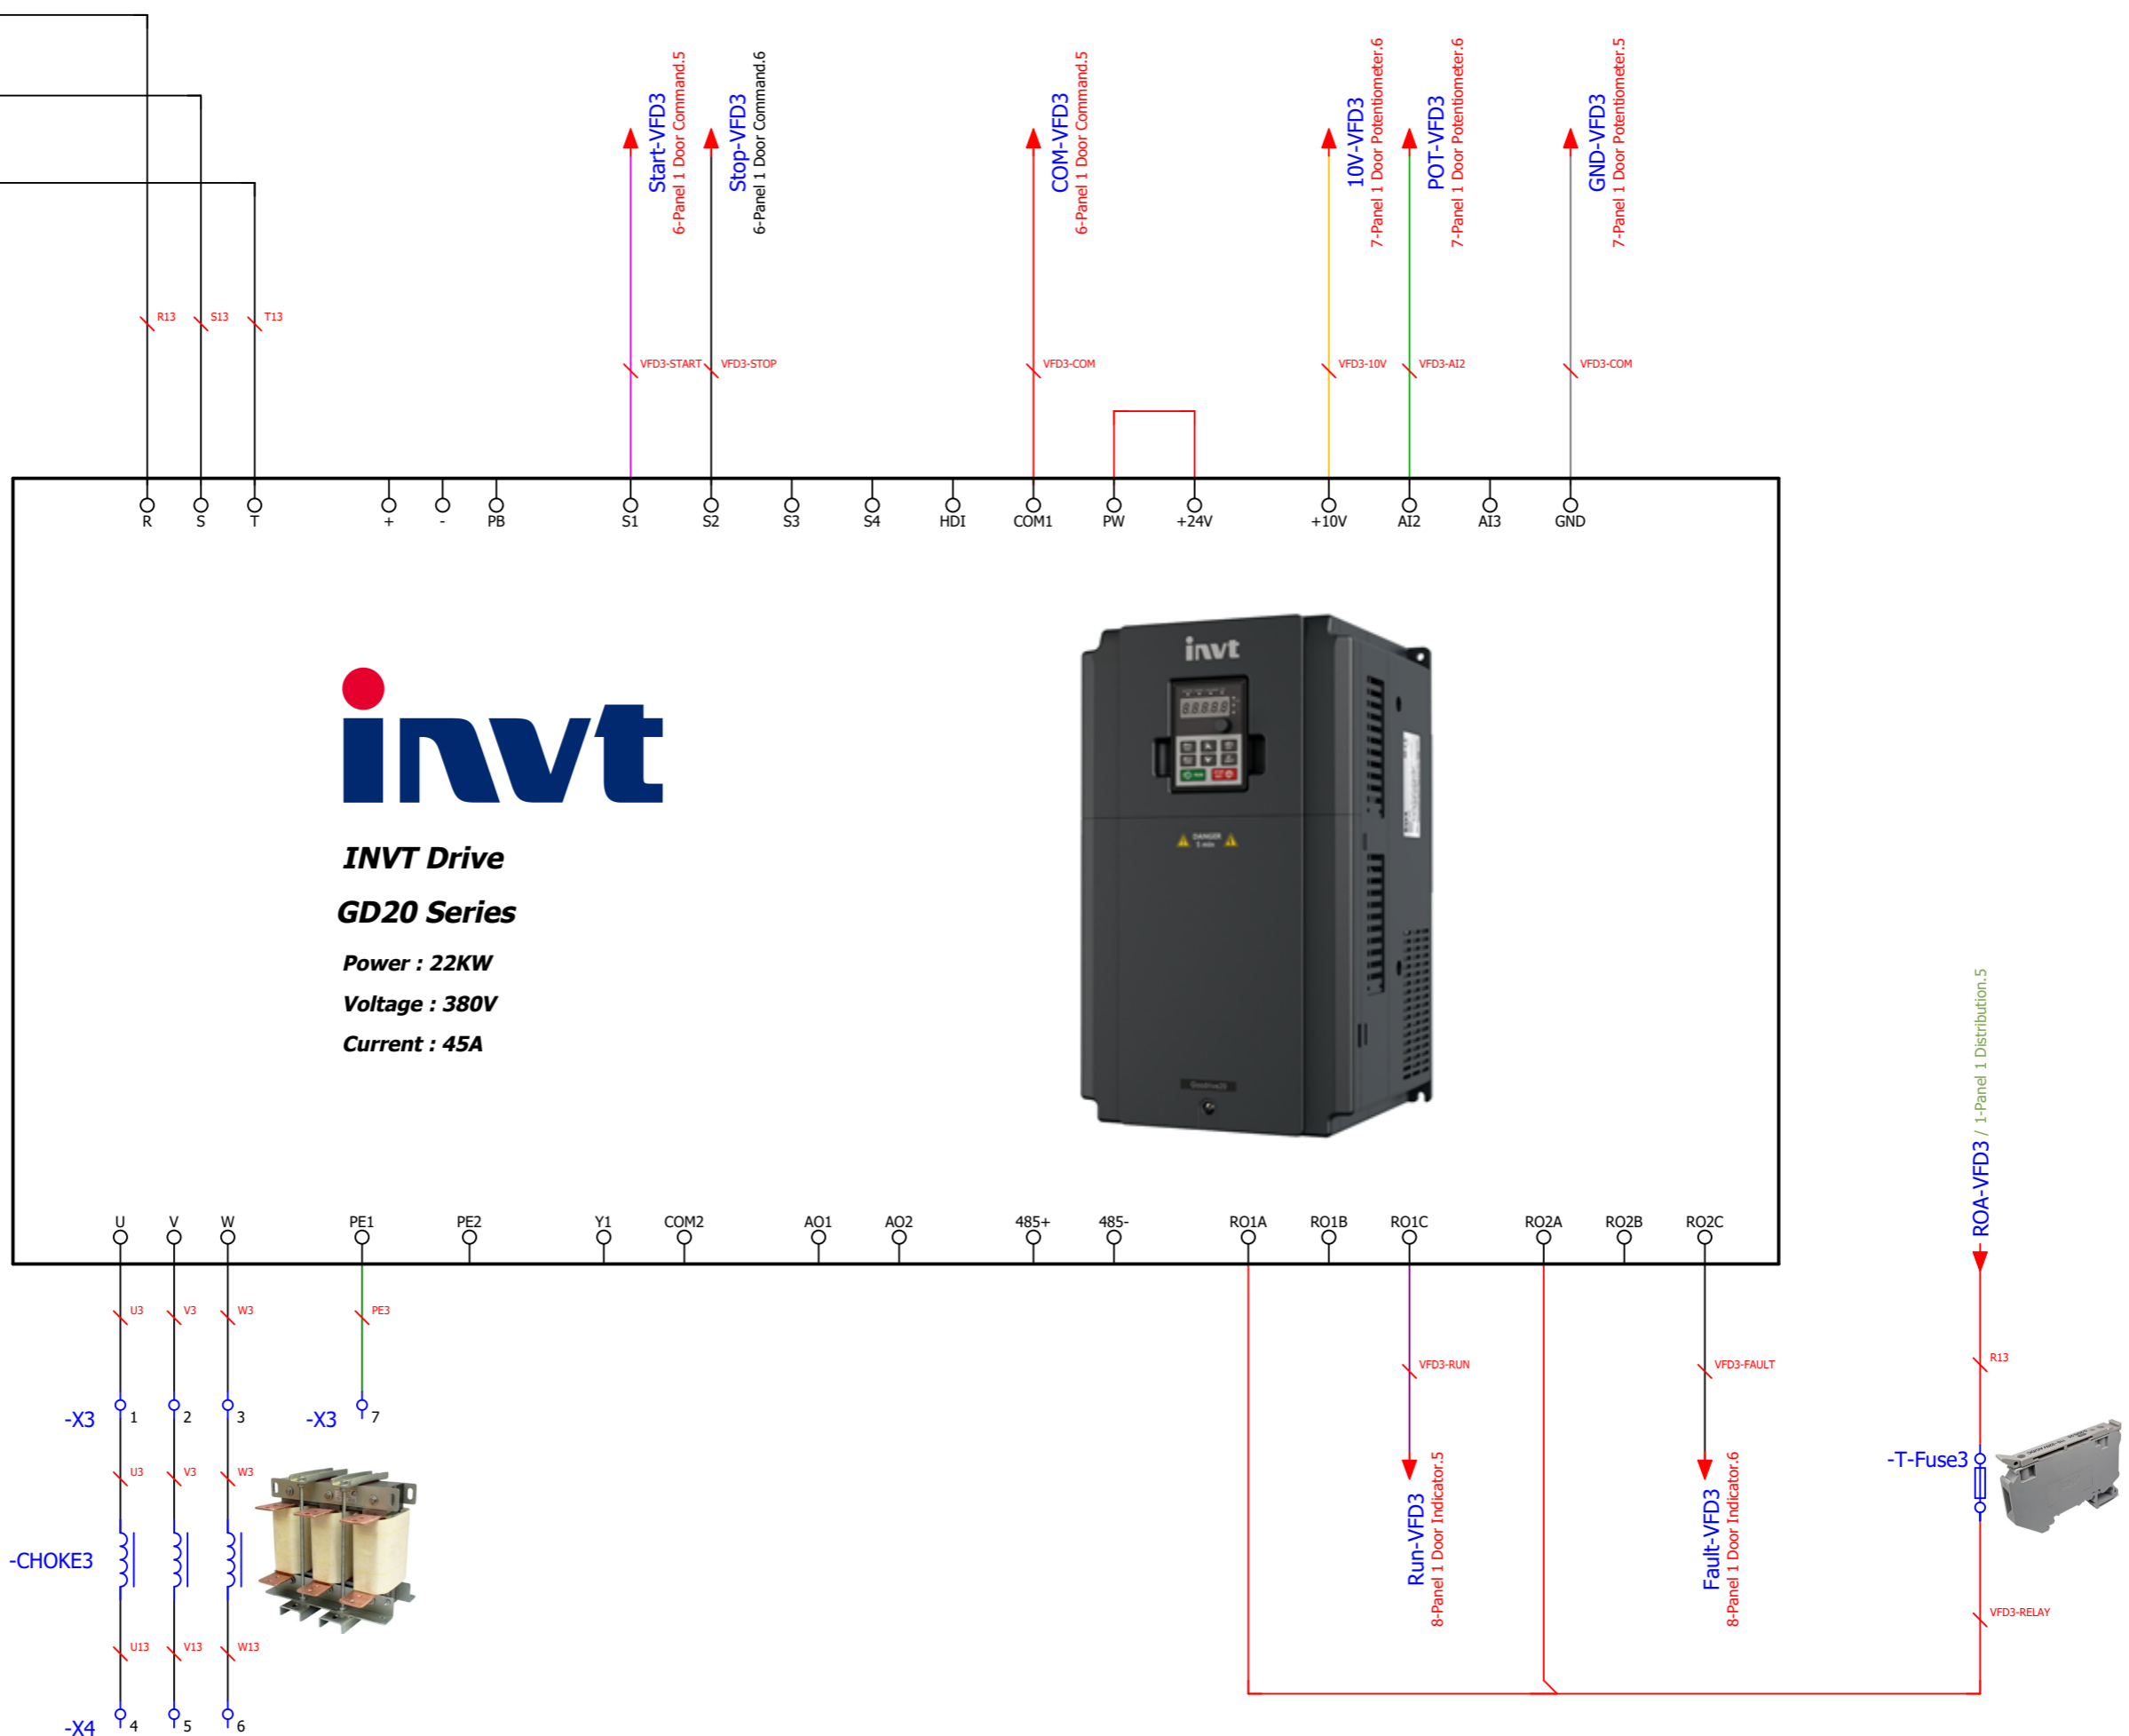

1-Panel 1 Distribution.6 / R-VFD3
1-Panel 1 Distribution.6 / S-VFD3
1-Panel 1 Distribution.6 / T-VFD3

Project :	MAYAN DIESEL
Serial No. :	1R2242107220020
Designer :	A. Banihashemi

Project Description :
Power Supply : 400V AC 50 Hz
Number of Cells : 5
Length / Widht : 200cm / 90cm
IP : 54

Manufacturer :	
Nic Sanat nicsanat.com	

Employer :	
Mayan mayan-group.com	

Page Name :	4-Panel 1 VFD 3
Previous Page :	3-Panel 1 VFD 2
Next Page :	5-Panel 1 VFD 4