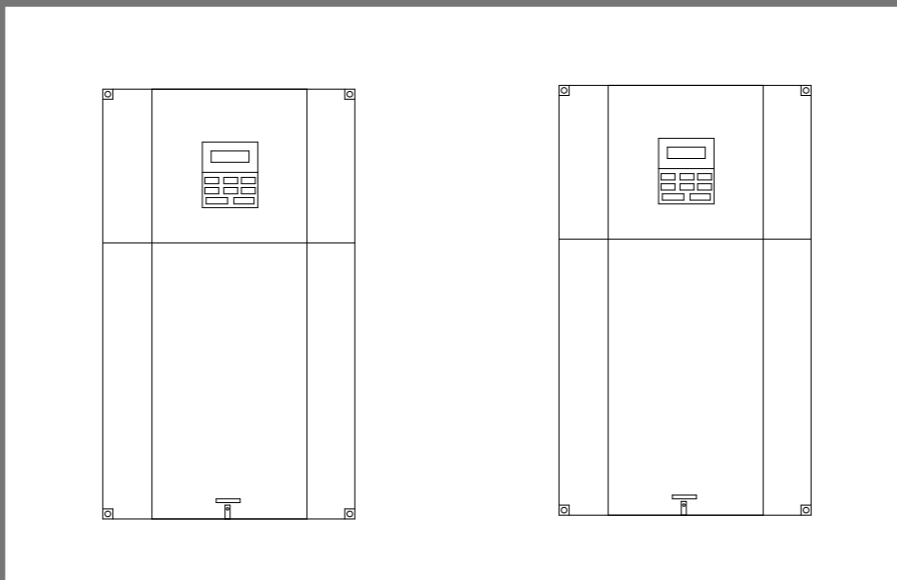

Project Description :
 Power Supply : 400V AC 50 Hz
 Number of Cells : 5
 Length / Widht : 200cm / 90cm
 IP : 54

Manufacturer :
 Nic Sanat
 nicsanat.com

Employer :
 Mayan
 mayan-group.com

Page Name :	3-Panel 3
Previous Page :	2-Panel 2
Next Page :	4-Panel 4