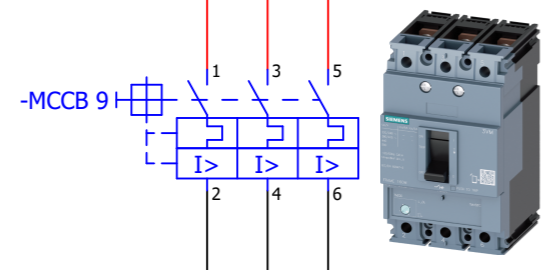

2-Panel 5 Distribution 2.1 / N-Distribution
3-Panel 5 Distribution 3.1 / N-RCCB
9-Panel 5 Command.1 / N-Command
9-Panel 5 Command.4 / N-PhaseControl

R1 S1 T1

R-MCCB
S-MCCB
T-MCCB

3-Panel 5 Distribution 3.1 / R-MCCB
9-Panel 5 Command.1

3-Panel 5 Distribution 3.1 / S-MCCB
3-Panel 5 Distribution 3.1 / T-MCCB