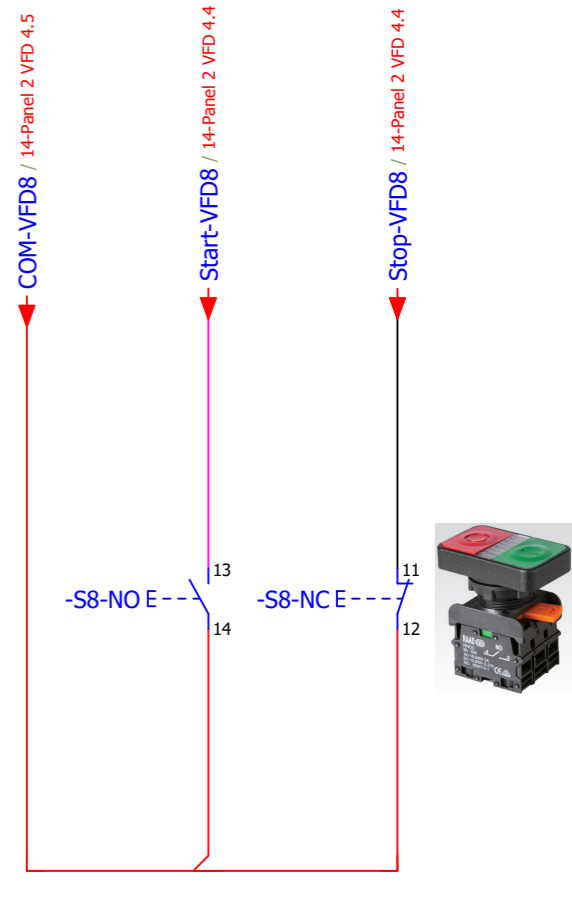

Project :	MAYAN DIESEL
Serial No. :	1R2242107220020
Designer :	A. Banihashemi

Project Description :
Power Supply : 400V AC 50 Hz
Number of Cells : 5
Length / Widht : 200cm / 90cm
IP : 54

Manufacturer :

Nic Sanat
nicsanat.com

Employer :

Mayan
mayan-group.com

Page Name :	15-Panel 2 Door Command
Previous Page :	14-Panel 2 VFD 4
Next Page :	16-Panel 2 Door Potentiometer