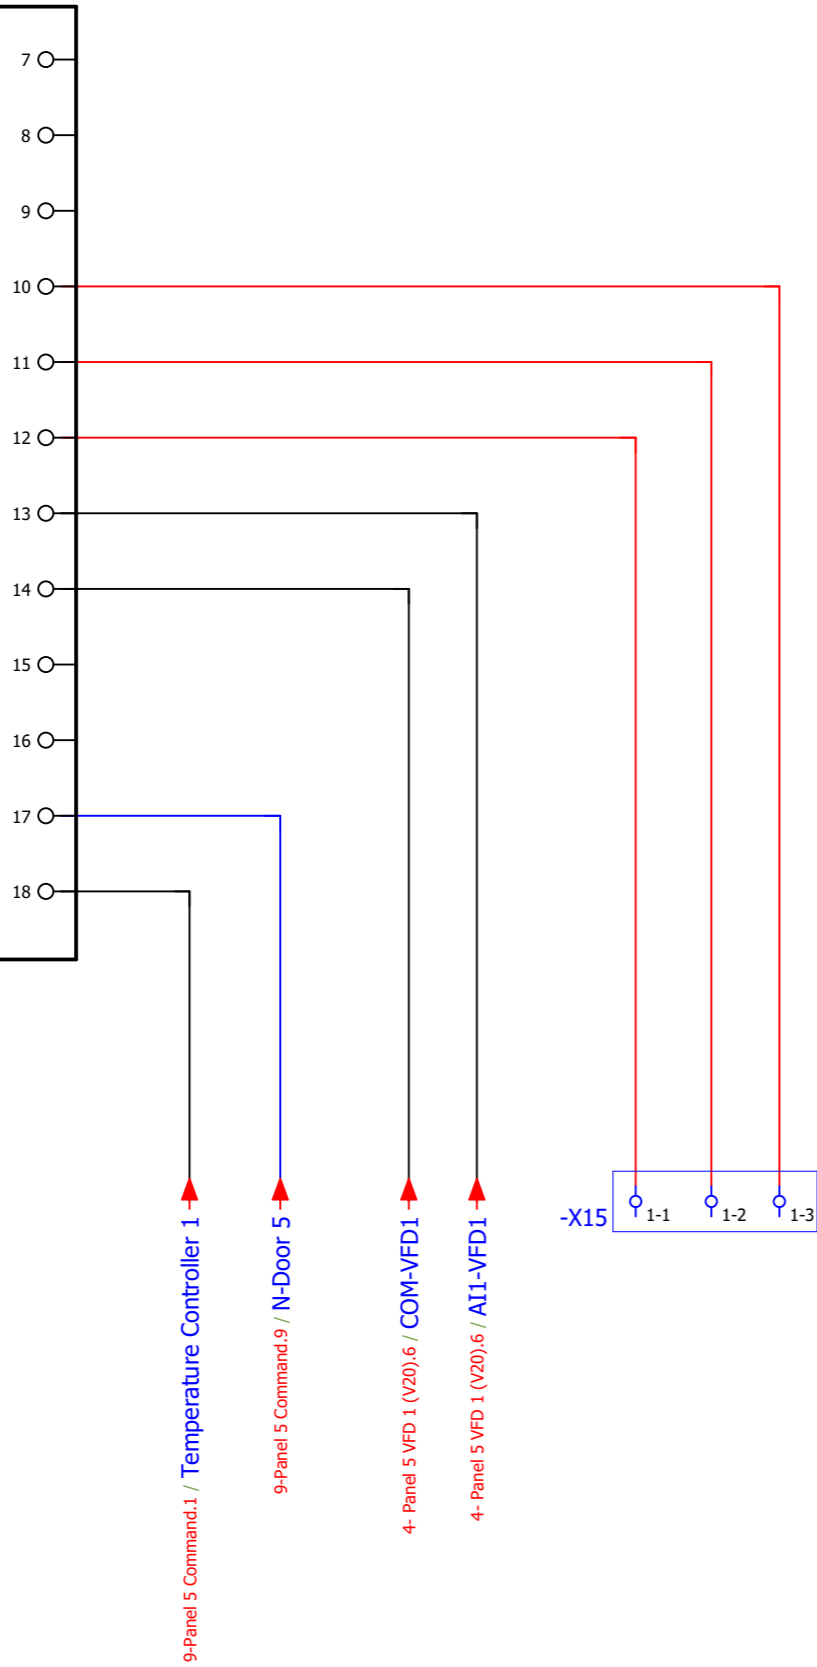

Temperature Controller
Part No. : AX4.4A
Supply : 100-240V AC
TC : K, J, ...
RTD : PT100