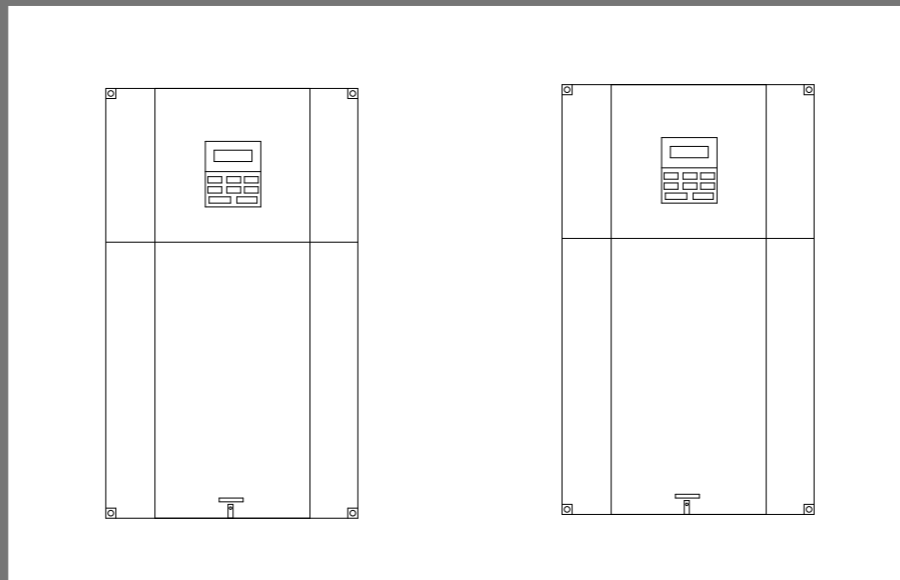

Project :	MAYAN DIESEL
Serial No. :	1R2242107220020
Designer :	A. Banihashemi

Project Description :
Power Supply : 400V AC 50 Hz
Number of Cells : 5
Length / Widht : 200cm / 90cm
IP : 54

Manufacturer :
Nic Sanat
nicsanat.com

Employer :
Mayan
mayan-group.com

Page Name :	3-Panel 3
Previous Page :	2-Panel 2
Next Page :	4-Panel 4