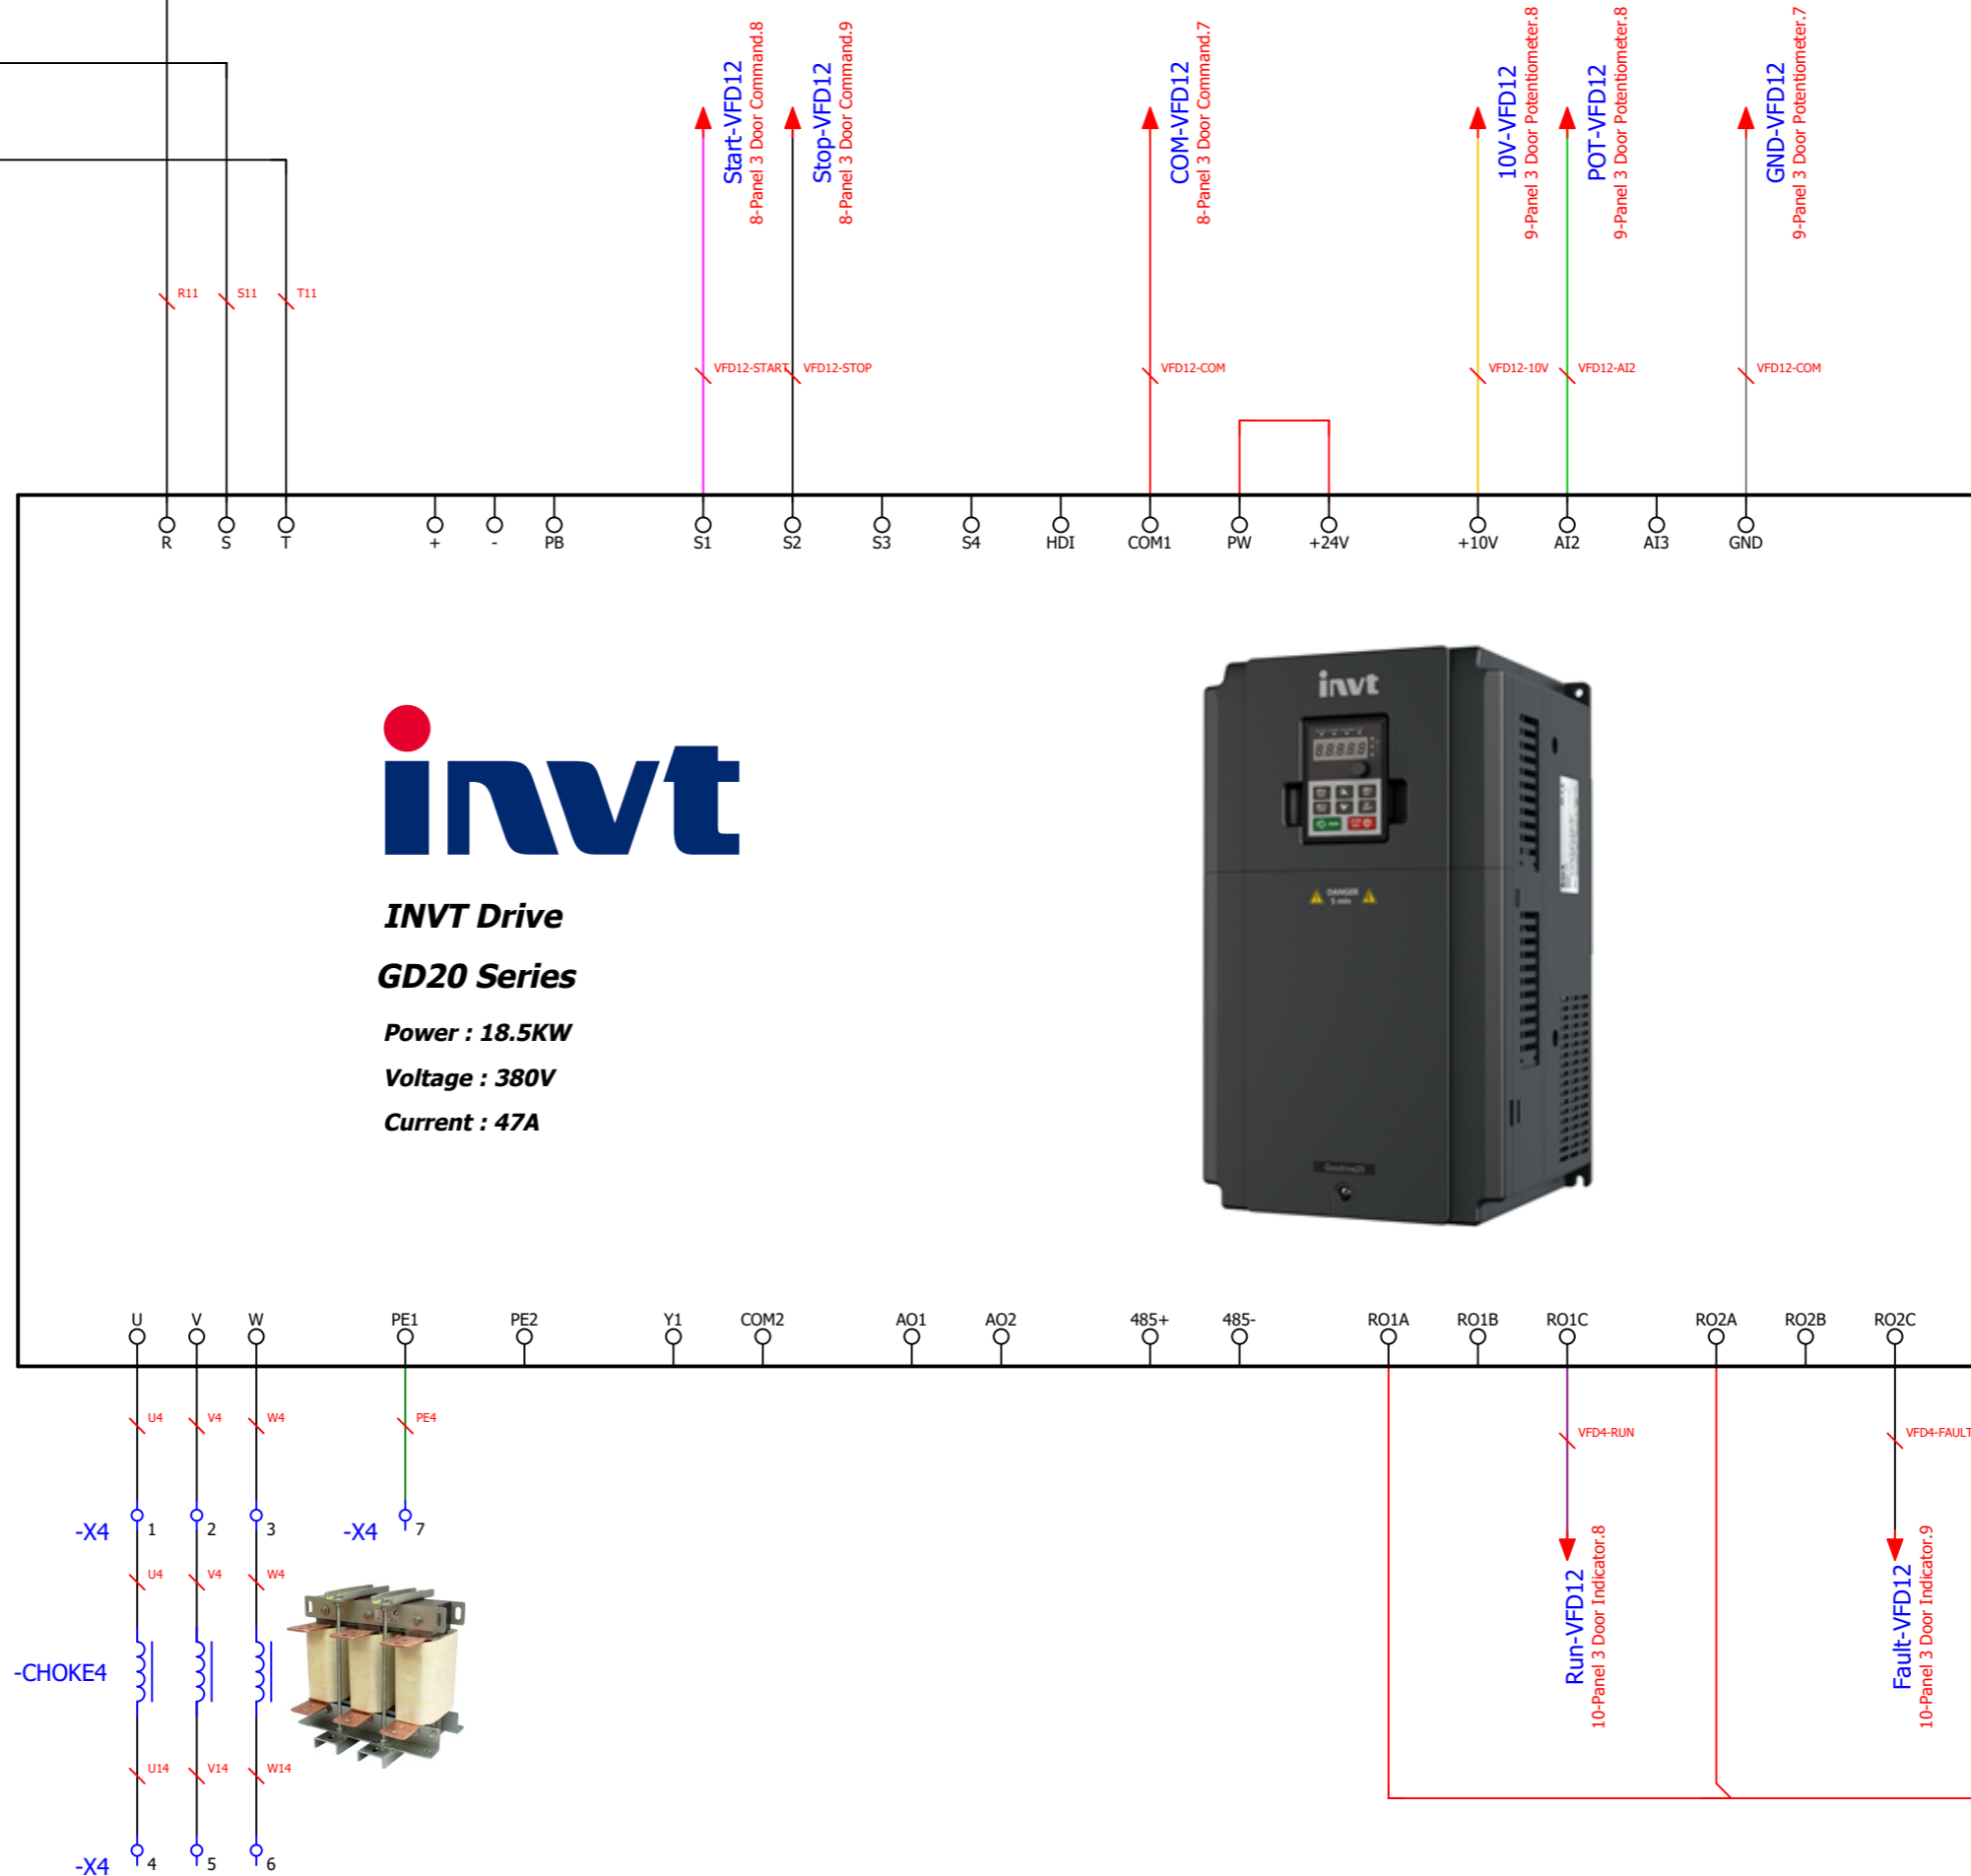

1-Panel 3 Distribootion.8 / R-VFD4
1-Panel 3 Distribootion.8 / S-VFD4
1-Panel 3 Distribootion.8 / T-VFD4

Project :	MAYAN DIESEL
Serial No. :	1R2242107220020
Designer :	A. Banihashemi

Project Description :	Power Supply : 400V AC 50 Hz Number of Cells : 5 Length / Widht : 200cm / 90cm IP : 54

Manufacturer :	Nic Sanat nicsanat.com

Employer :	Mayan mayan-group.com

Page Name :	5-Panel 3 VFD 4
Previous Page :	4-Panel 3 VFD 3
Next Page :	6-Panel 3 Contactors

Page No :	28 / 58