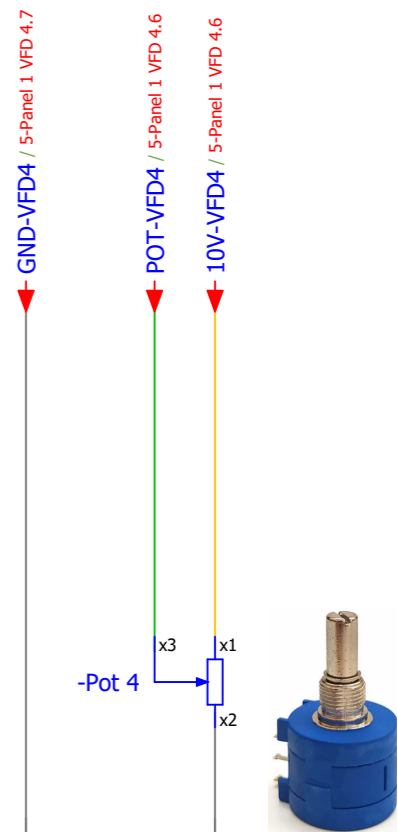

Project Description :
 Power Supply : 400V AC 50 Hz
 Number of Cells : 5
 Length / Widht : 200cm / 90cm
 IP : 54

Manufacturer :

Nic Sanat
 nicsanat.com

Employer :

Mayan
 mayan-group.com

Page Name :	6-Panel 1 Door Command
Previous Page :	5-Panel 1 VFD 4
Next Page :	7-Panel 1 Door Potentiometer