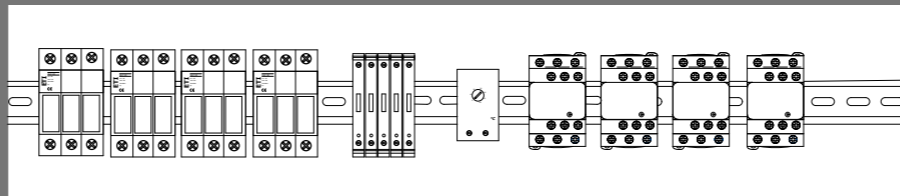

Project :	MAYAN DIESEL
Serial No. :	1R2242107220020
Designer :	A. Banihashemi

Project Description :
Power Supply : 400V AC 50 Hz
Number of Cells : 5
Length / Widht : 200cm / 90cm
IP : 54

Manufacturer :
Nic Sanat
nicsanat.com

Employer :
Mayan
mayan-group.com

Page Name :	3-Panel 3
Previous Page :	2-Panel 2
Next Page :	4-Panel 4