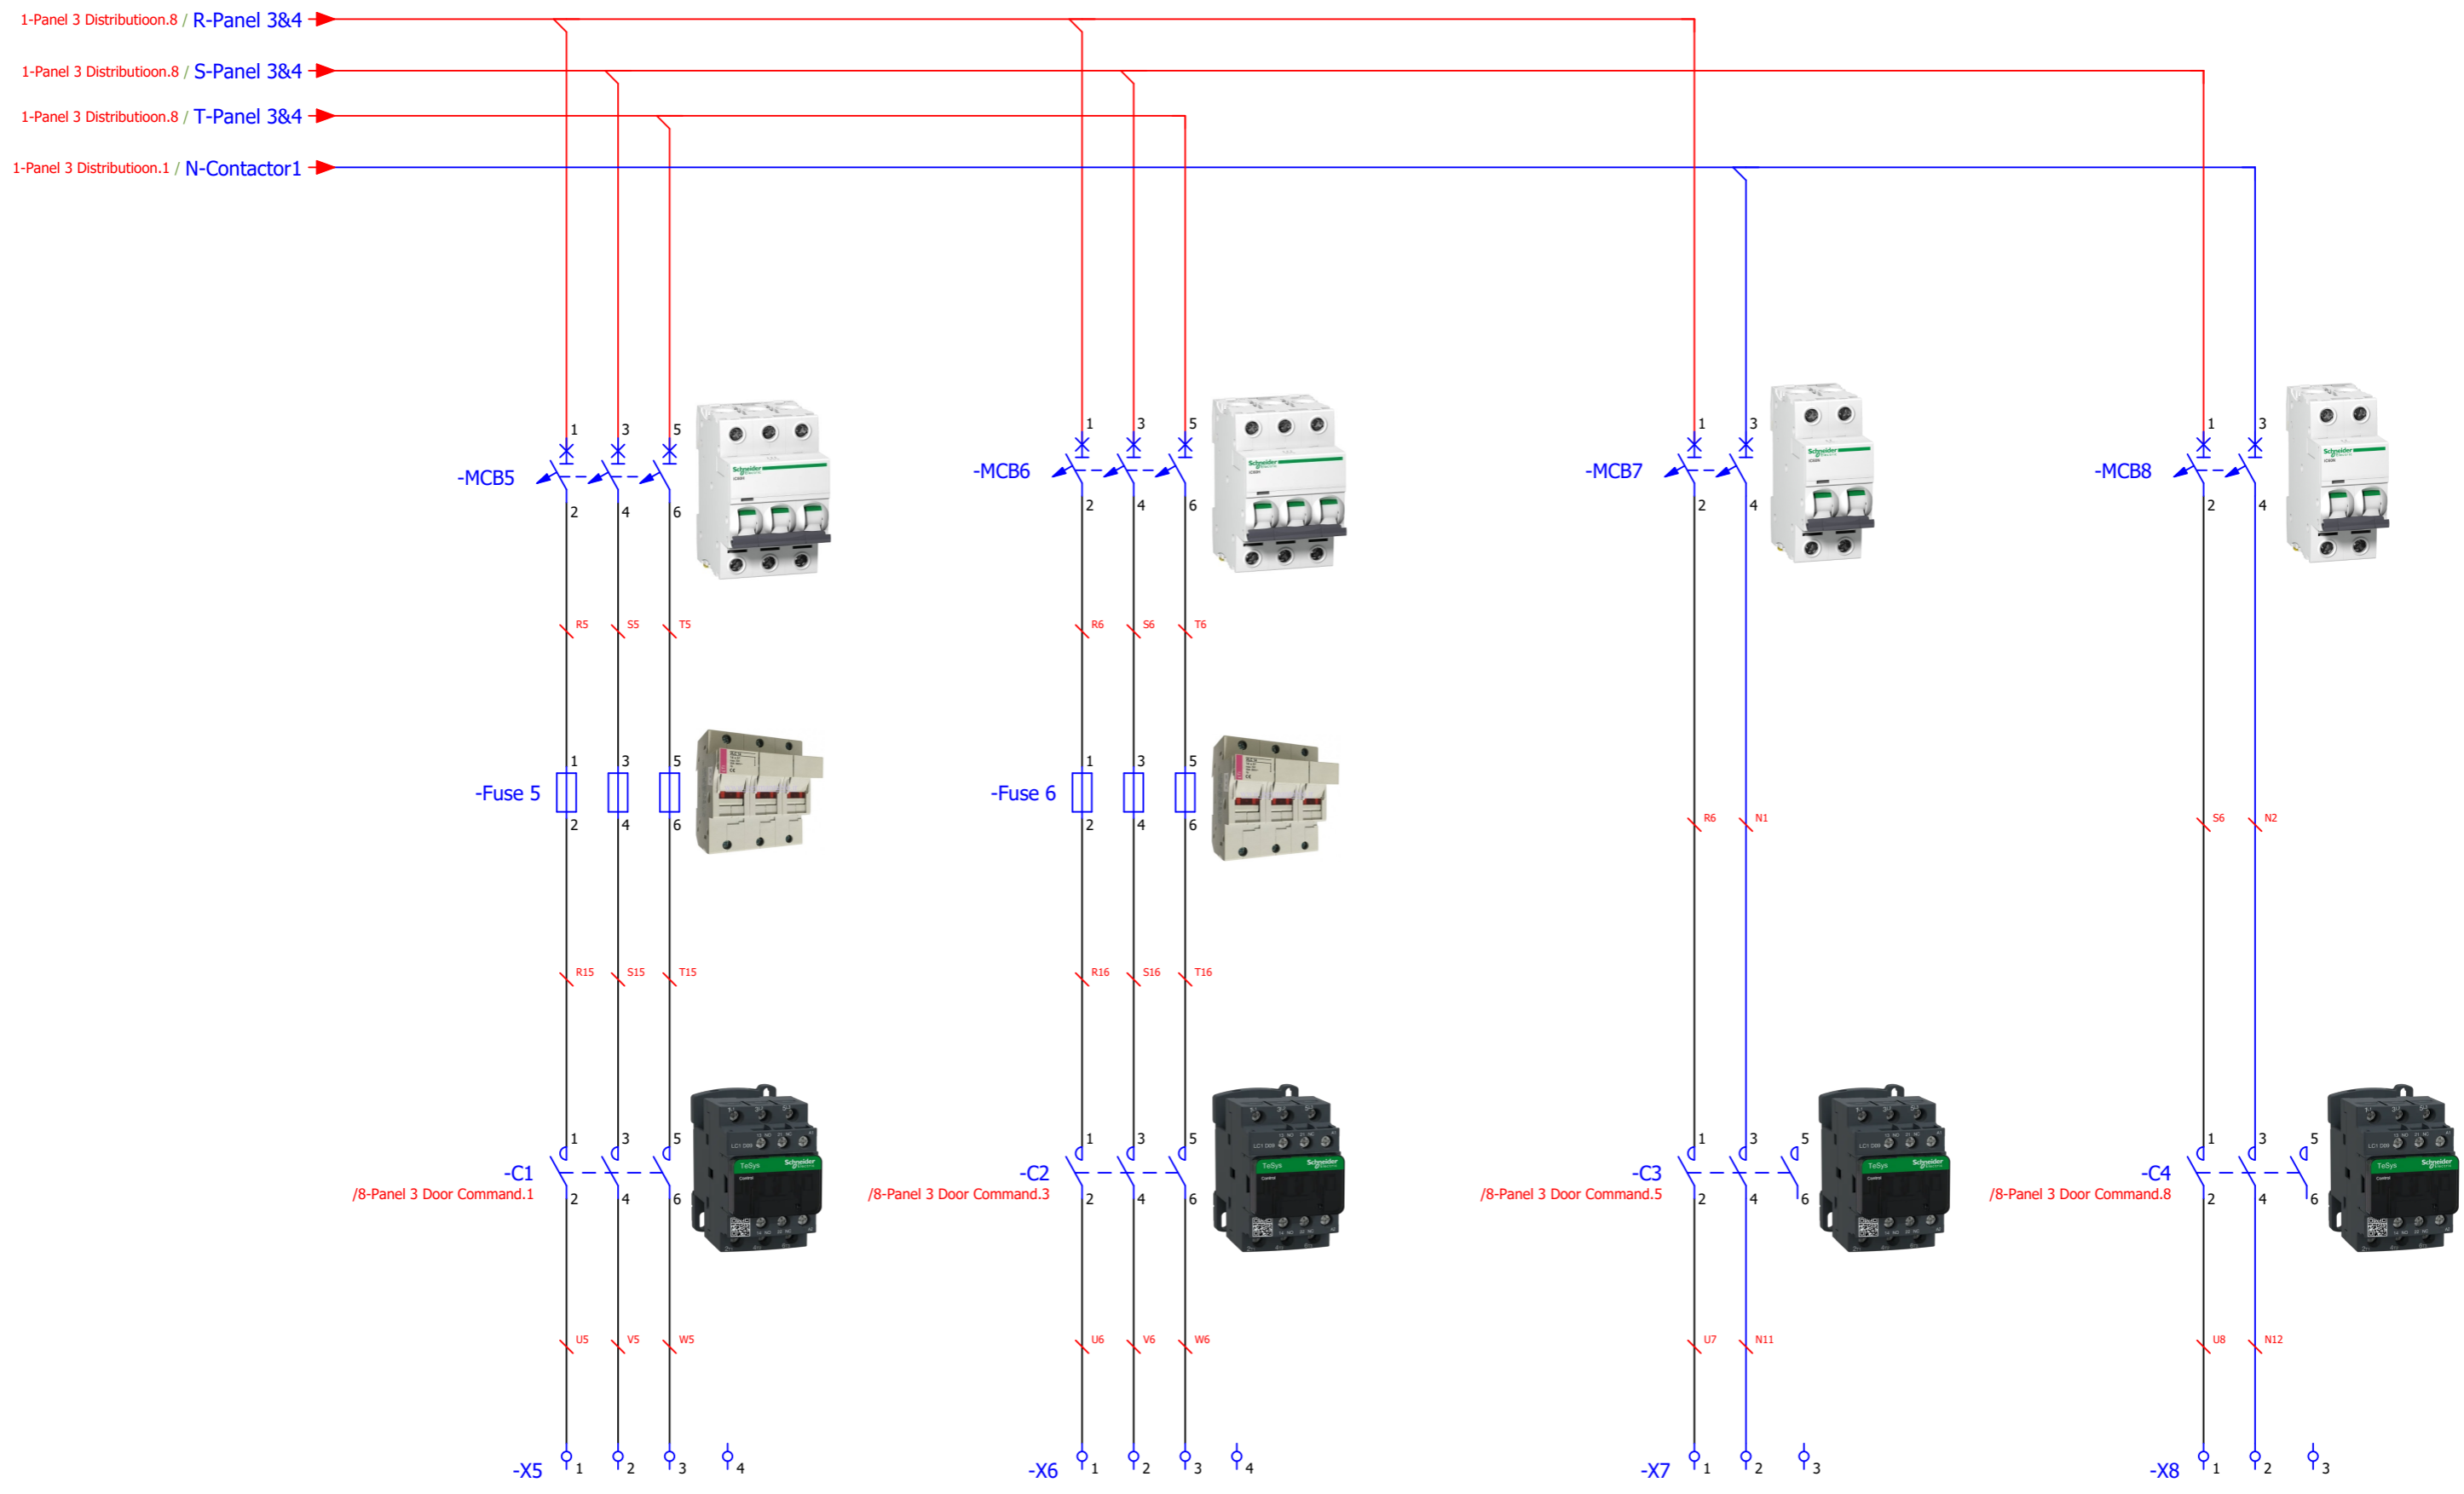

Project :	MAYAN DIESEL
Serial No. :	1R2242107220020
Designer :	A. Banihashemi

Project Description :
Power Supply : 400V AC 50 Hz
Number of Cells : 5
Length / Widht : 200cm / 90cm
IP : 54

Manufacturer :

Nic Sanat
nicsanat.com

Employer :

Mayan
mayan-group.com

Page Name :	6-Panel 3 Contactors
Previous Page :	5-Panel 3 VFD 4
Next Page :	7-Panel 3 PhaseControl