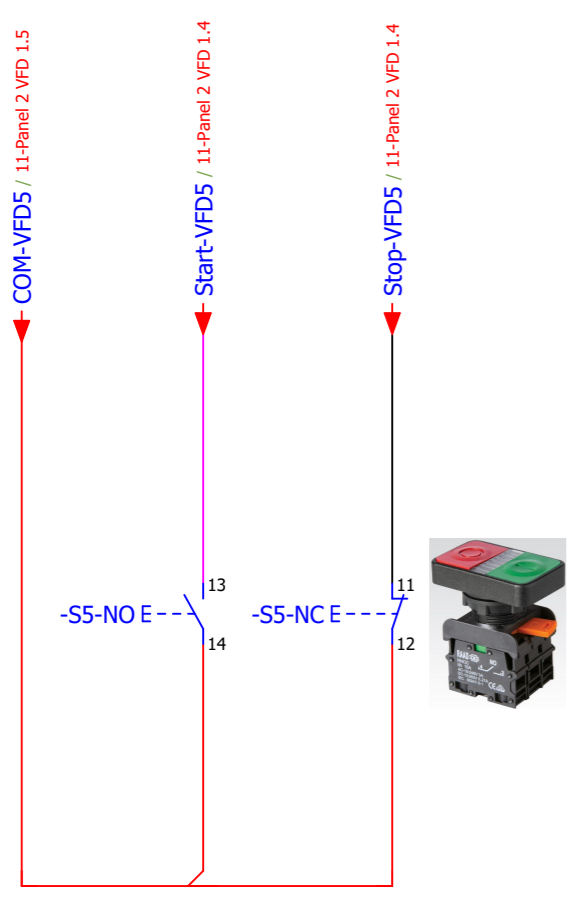

Project :	MAYAN DIESEL
Serial No. :	1R2242107220020
Designer :	A. Banihashemi

Project Description :
Power Supply : 400V AC 50 Hz
Number of Cells : 5
Length / Widht : 200cm / 90cm
IP : 54

Manufacturer :

Nic Sanat
nicsanat.com

Employer :

Mayan
mayan-group.com

Page Name :	15-Panel 2 Door Command
Previous Page :	14-Panel 2 VFD 4
Next Page :	16-Panel 2 Door Potentiometer