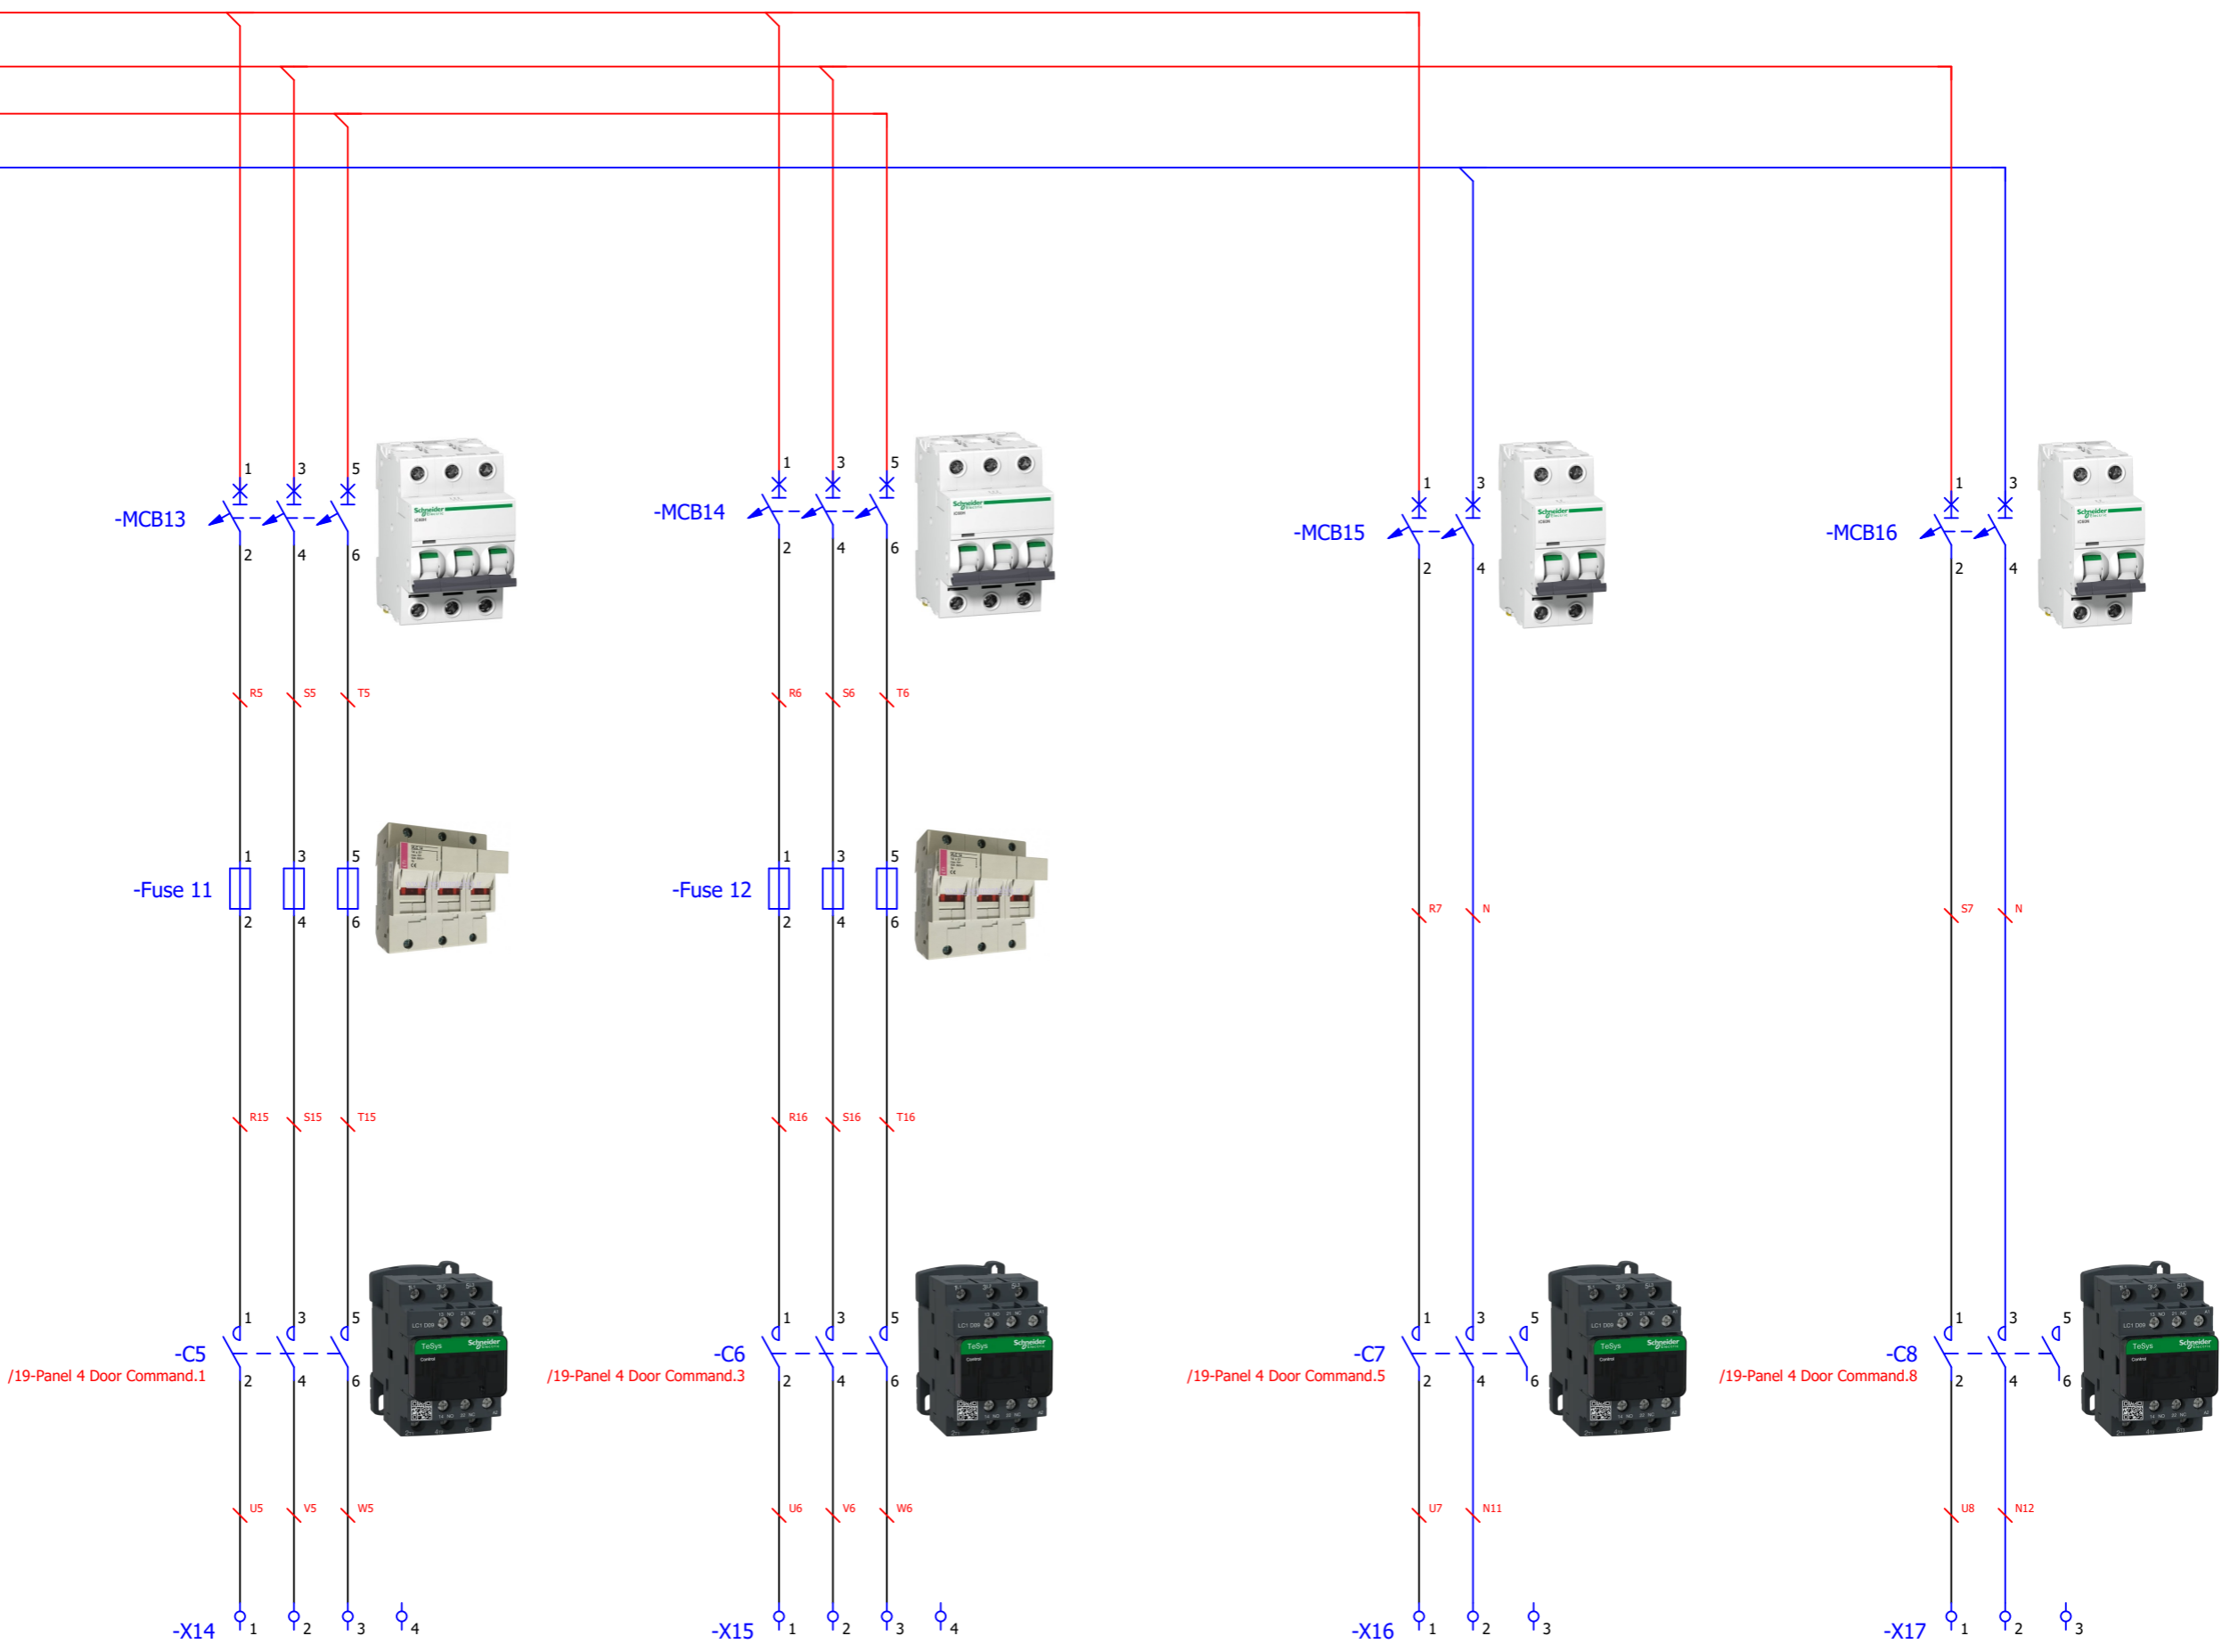

1-Panel 3 Distribution.8 / R-Panel 3&4
1-Panel 3 Distribution.8 / S-Panel 3&4
1-Panel 3 Distribution.8 / T-Panel 3&4
12-Panel 4 Distribution.1 / N-Contactor2

Project :	MAYAN DIESEL
Serial No. :	1R2242107220020
Designer :	A. Banihashemi

Project Description :
Power Supply : 400V AC 50 Hz
Number of Cells : 5
Length / Widht : 200cm / 90cm
IP : 54

Manufacturer :

Nic Sanat
nicsanat.com

Employer :

Mayan
mayan-group.com

Page Name :	17-Panel 4 Contactors
Previous Page :	16-Panel 4 VFD 4
Next Page :	18-Panel 4 PhaseControl