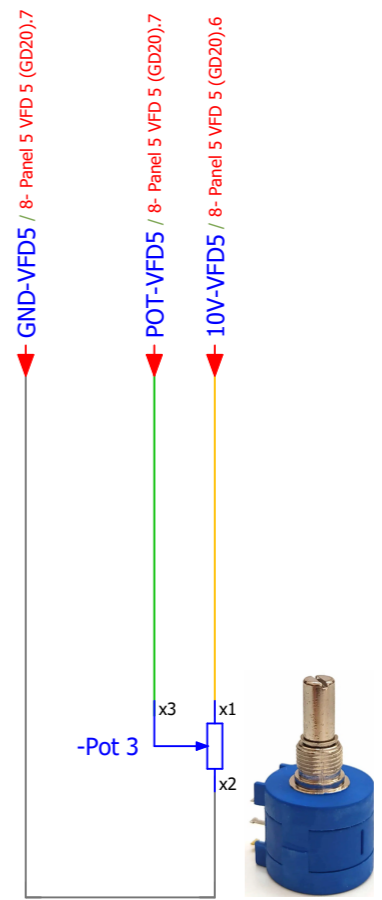

Project :	MAYAN DIESEL
Serial No. :	1R2242107220020
Designer :	A. Banihashemi

Project Description :
Power Supply : 400V AC 50 Hz
Number of Cells : 5
Length / Widht : 200cm / 90cm
IP : 54

Manufacturer :

Nic Sanat
nicsanat.com

Employer :

Mayan
mayan-group.com

Page Name :	11-Panel 5 Door Potentiometer
Previous Page :	10-Panel 5 Door Command
Next Page :	12-Panel 5 Door Indicator