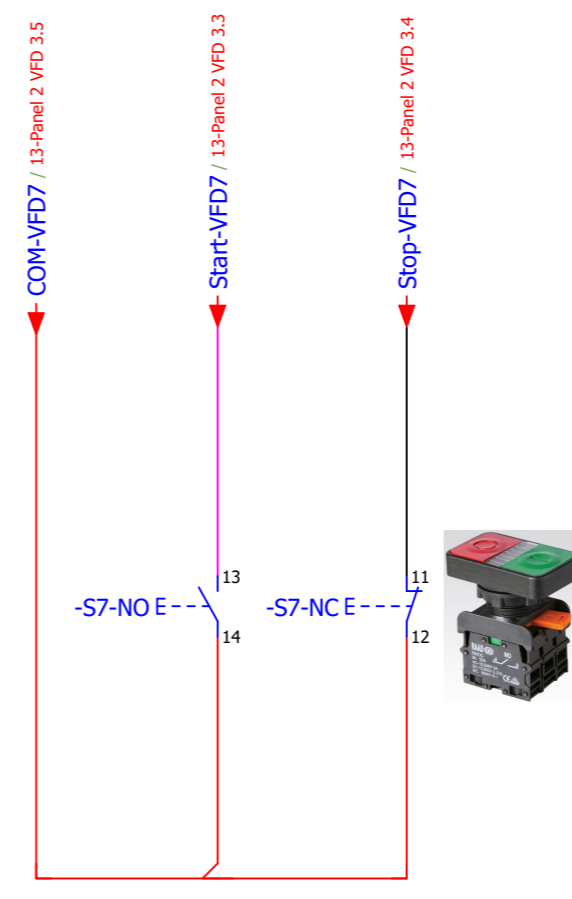

Project :	MAYAN DIESEL
Serial No. :	1R2242107220020
Designer :	A. Banihashemi

Project Description :
Power Supply : 400V AC 50 Hz
Number of Cells : 5
Length / Widht : 200cm / 90cm
IP : 54

Manufacturer :

Nic Sanat
nicsanat.com

Employer :

Mayan
mayan-group.com

Page Name :	15-Panel 2 Door Command
Previous Page :	14-Panel 2 VFD 4
Next Page :	16-Panel 2 Door Potentiometer