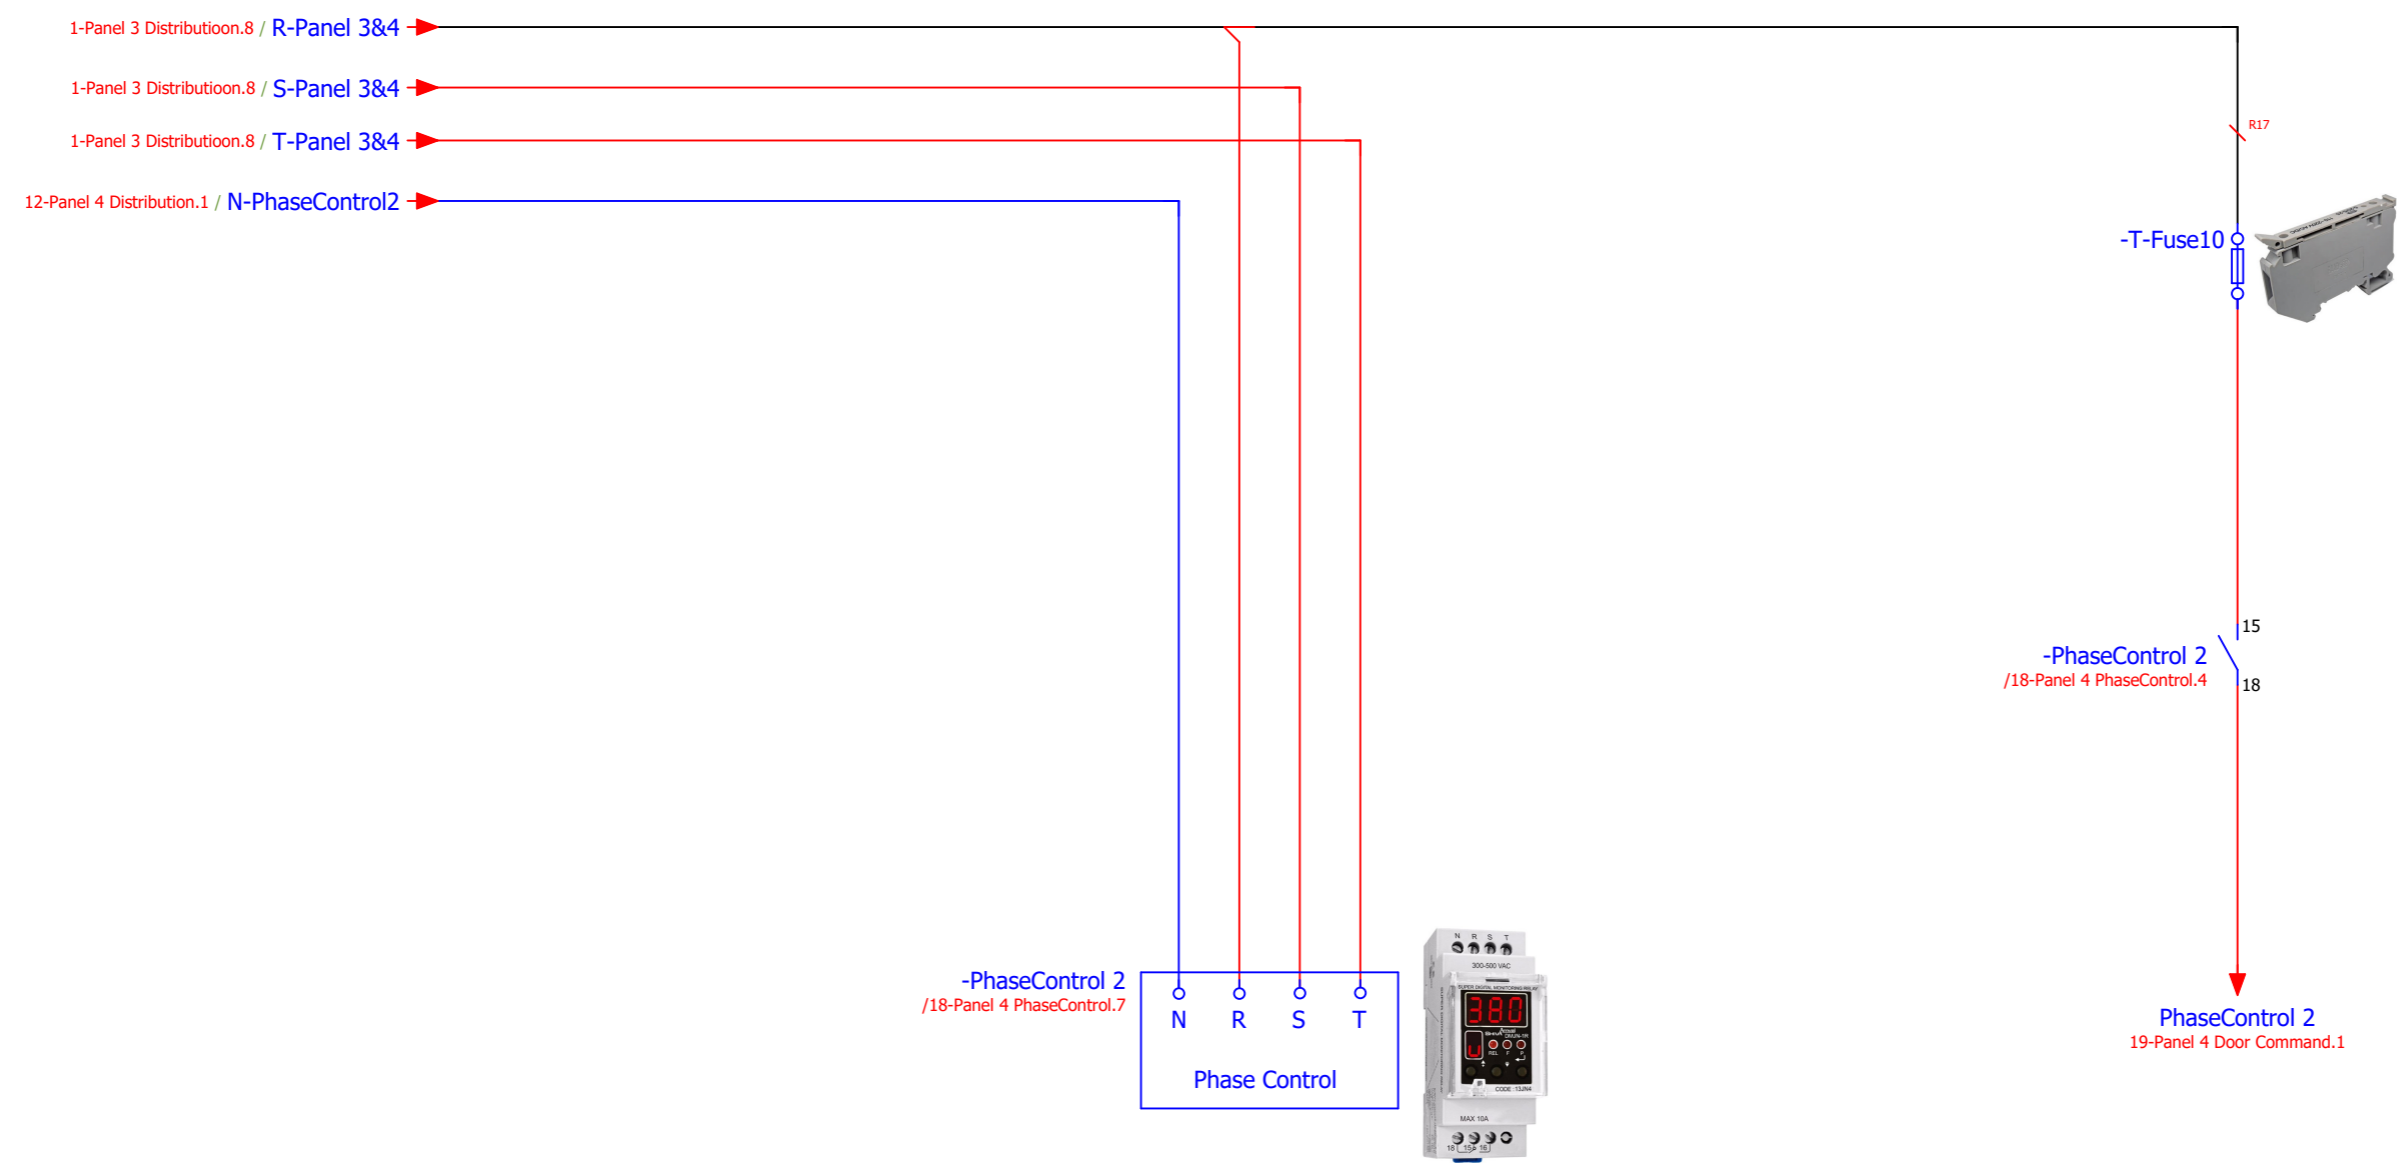

Project Description :
Power Supply : 400V AC 50 Hz
Number of Cells : 5
Length / Widht : 200cm / 90cm
IP : 54

Manufacturer :

Nic Sanat
nicsanat.com

Employer :

Mayan
mayan-group.com

Page Name :	17-Panel 4 Contactors
Previous Page :	16-Panel 4 VFD 4
Next Page :	18-Panel 4 PhaseControl