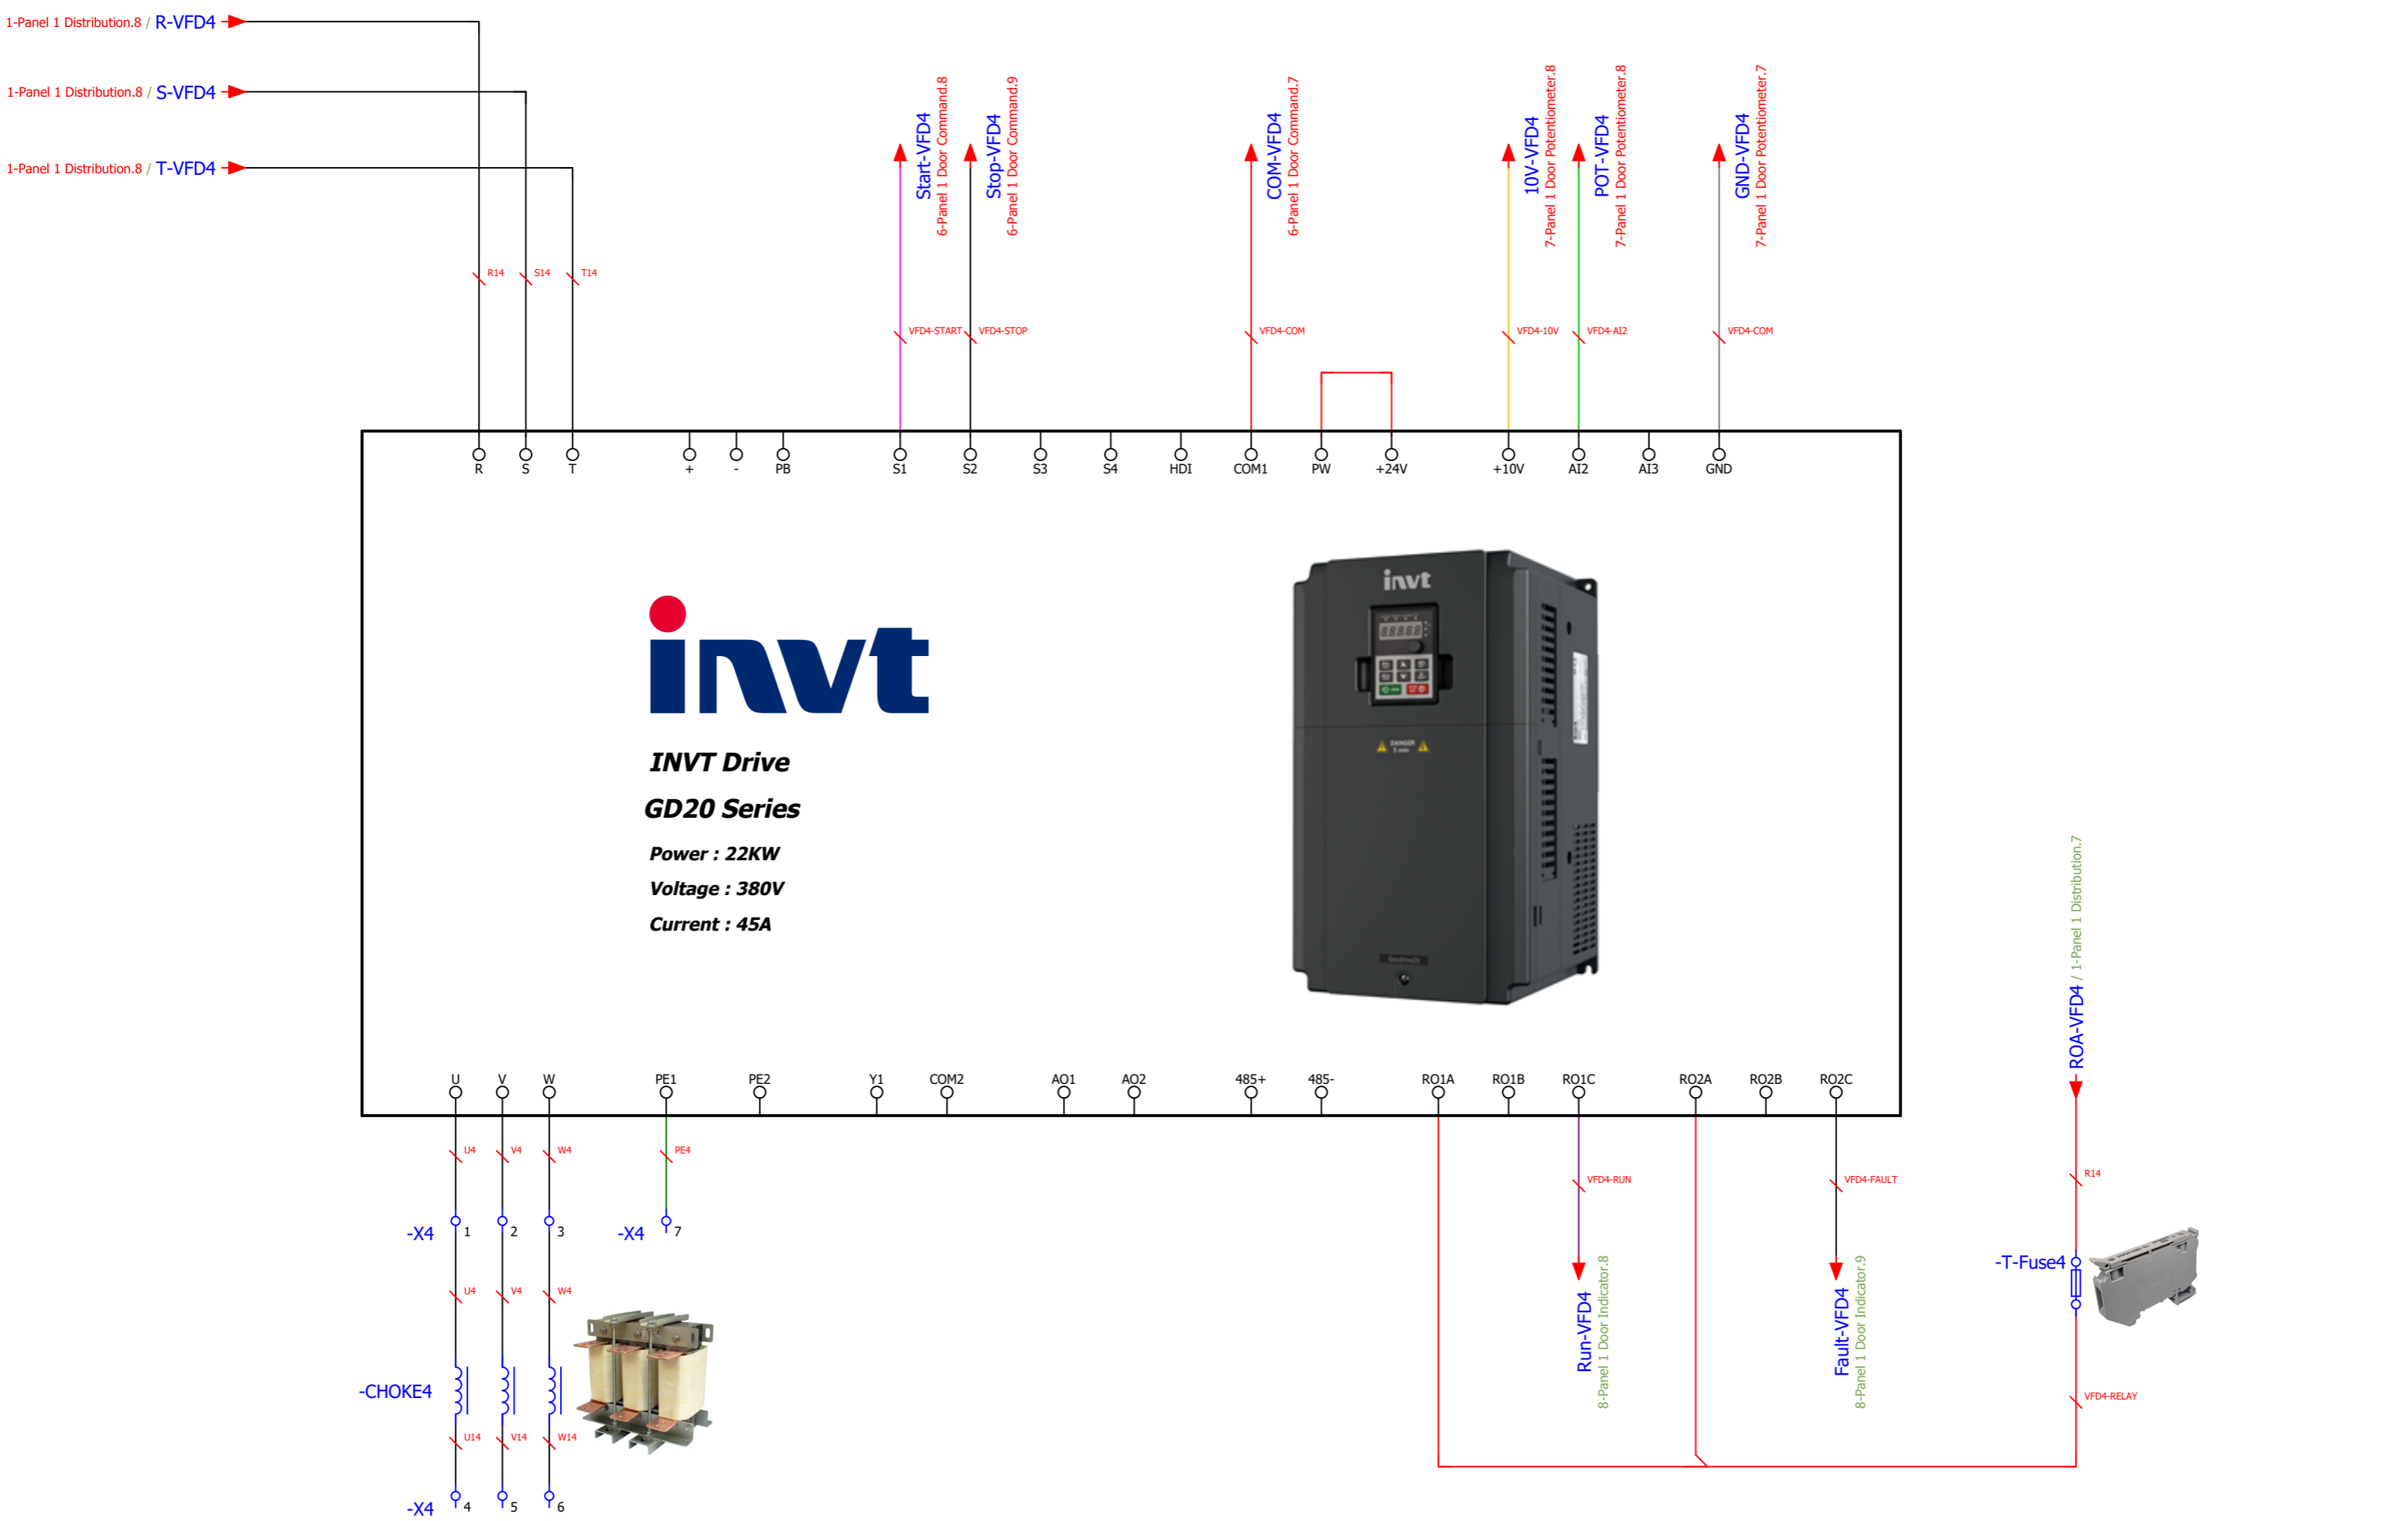

Project :	MAYAN DIESEL
Serial No. :	1R2242107220020
Designer :	A. Banihashemi

Project Description :
Power Supply : 400V AC 50 Hz
Number of Cells : 5
Length / Widht : 200cm / 90cm
IP : 54

Manufacturer :

Nic Sanat
nicsanat.com

Employer :

Mayan
mayan-group.com

Page Name :	5-Panel 1 VFD 4
Previous Page :	4-Panel 1 VFD 3
Next Page :	6-Panel 1 Door Command