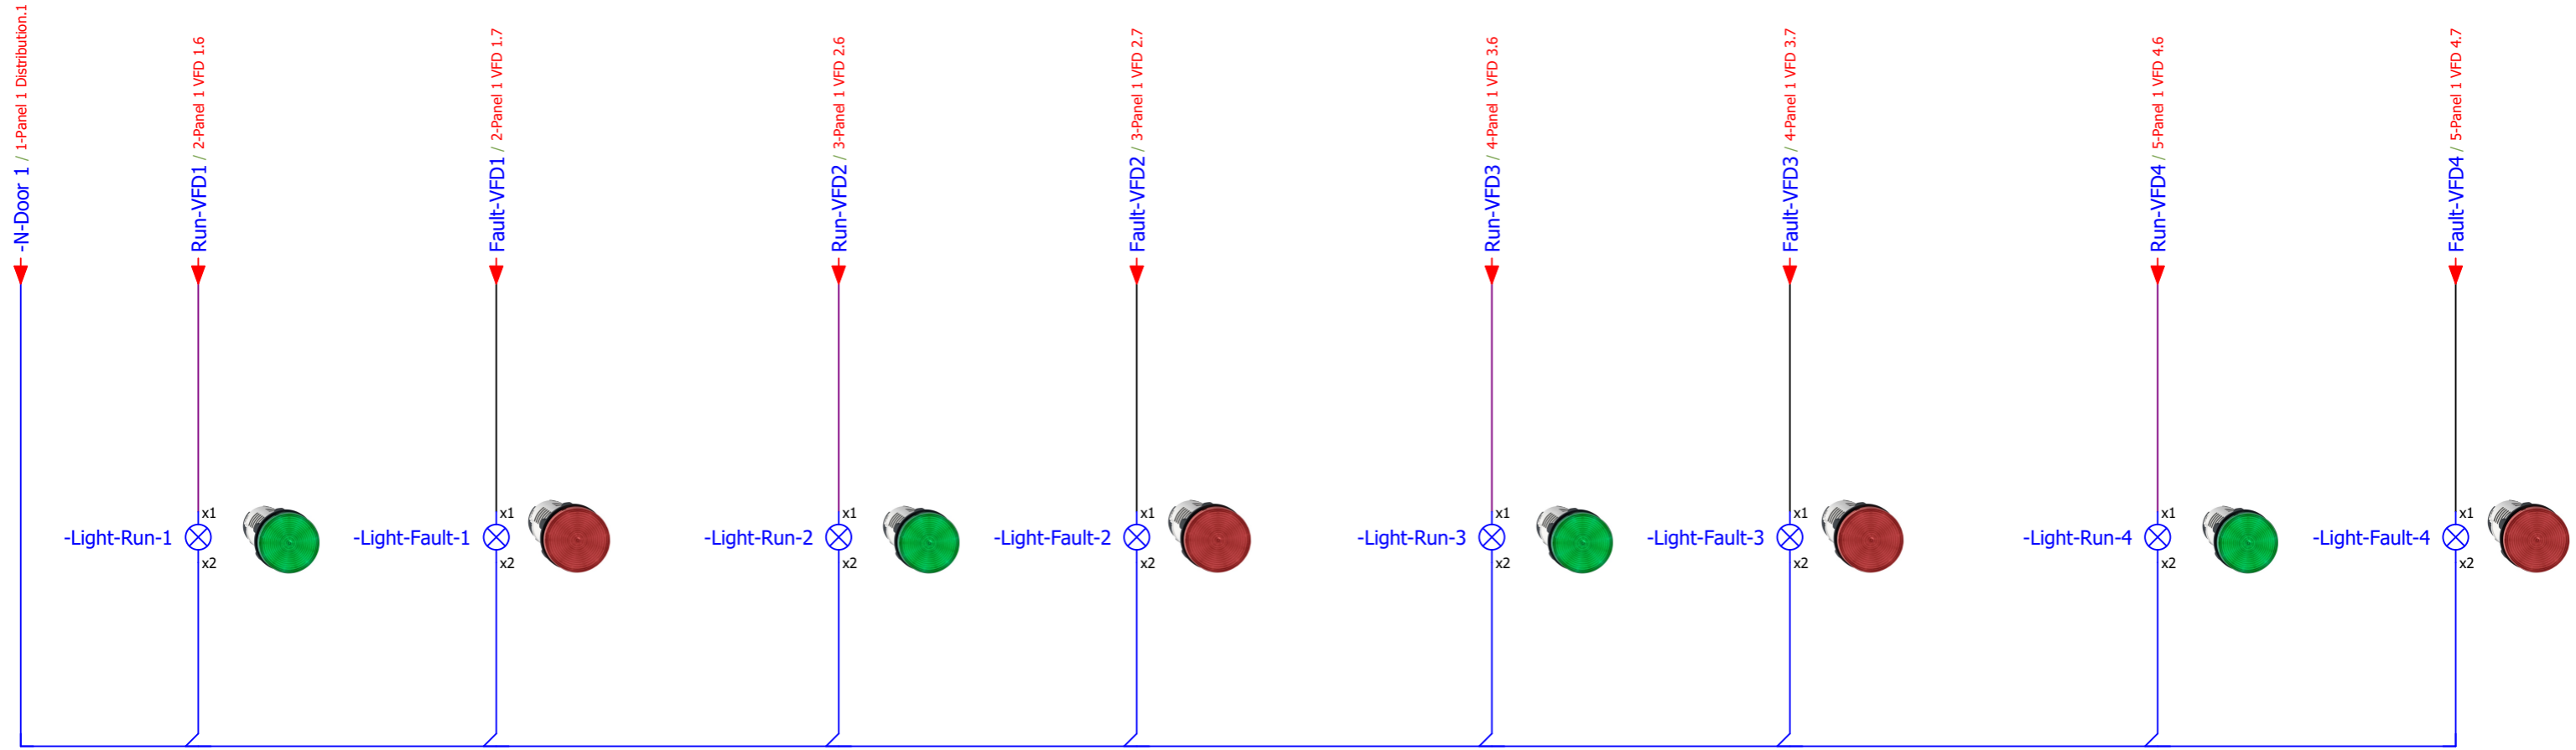

Project Description :
 Power Supply : 400V AC 50 Hz
 Number of Cells : 5
 Length / Widht : 200cm / 90cm
 IP : 54

Manufacturer :

Nic Sanat
 nicsanat.com

Employer :

Mayan
 mayan-group.com

Page Name :	6-Panel 1 Door Command
Previous Page :	5-Panel 1 VFD 4
Next Page :	7-Panel 1 Door Potentiometer