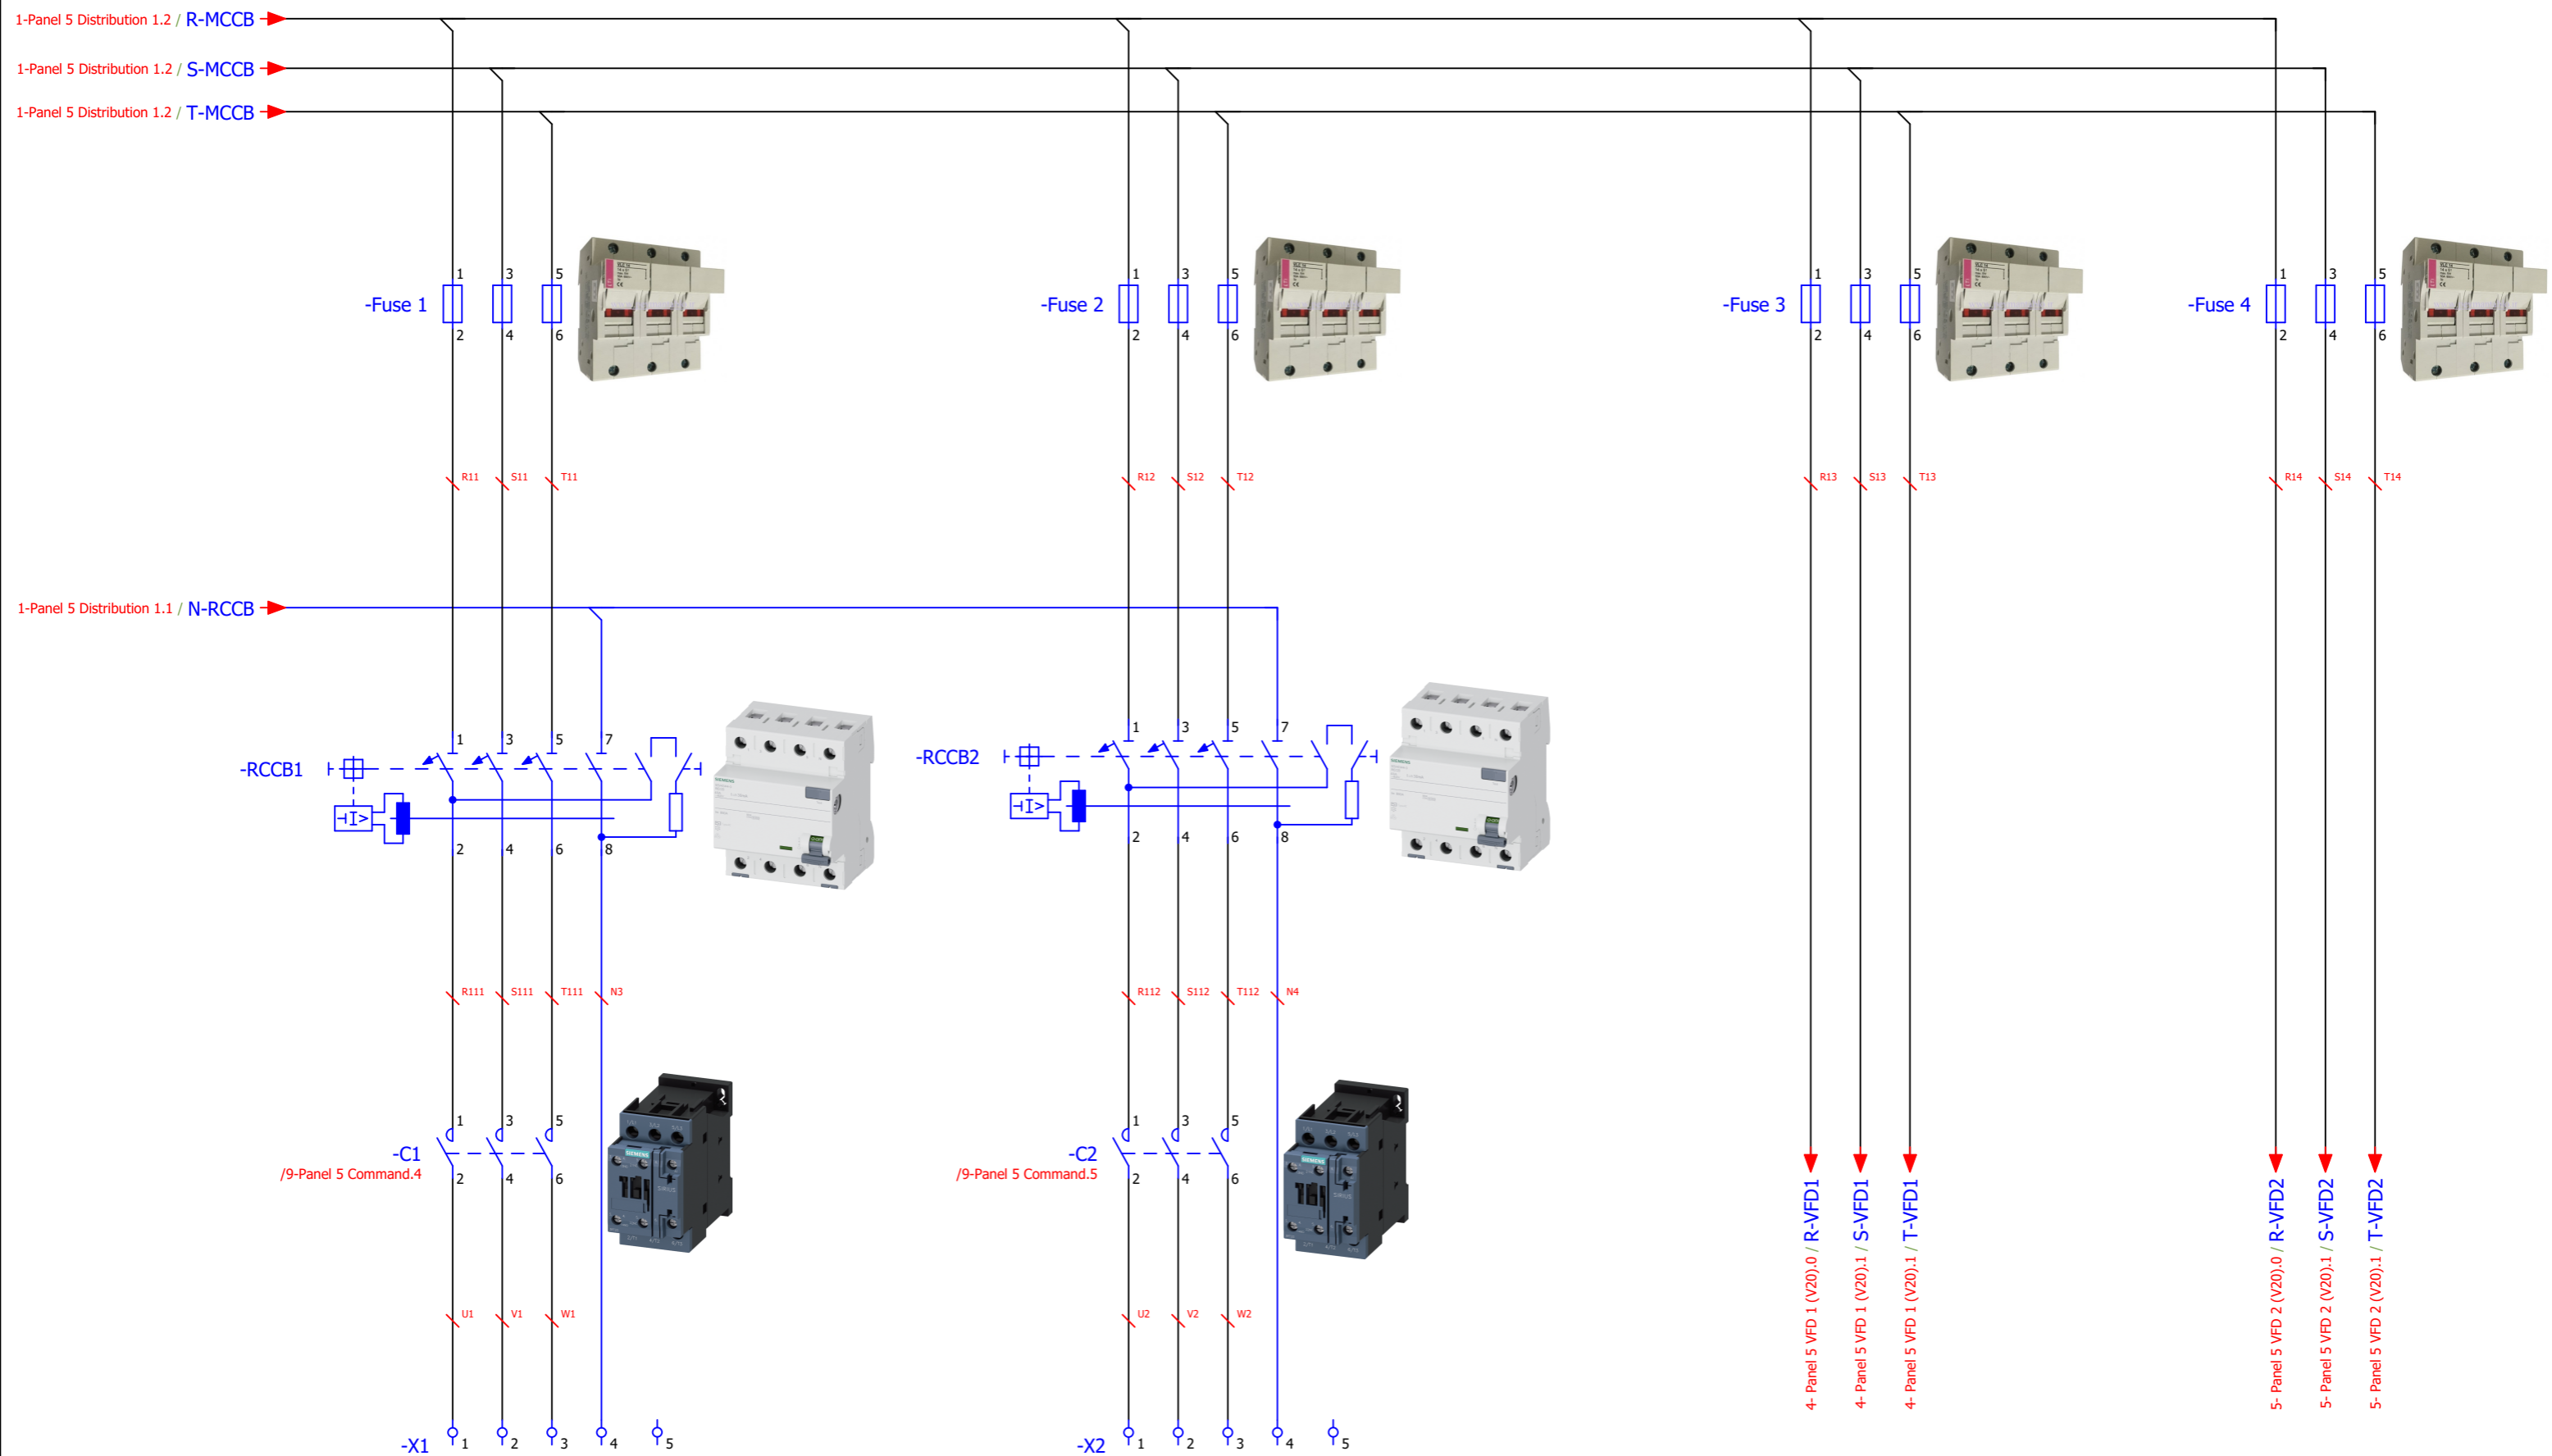

Project :	MAYAN DIESEL
Serial No. :	1R2242107220020
Designer :	A. Banihashemi

Project Description :
Power Supply : 400V AC 50 Hz
Number of Cells : 5
Length / Widht : 200cm / 90cm
IP : 54

Manufacturer :

Nic Sanat
nicsanat.com

Employer :

Mayan
mayan-group.com

Page Name :	3-Panel 5 Distribution 3
Previous Page :	2-Panel 5 Distribution 2
Next Page :	4- Panel 5 VFD 1 (V20)