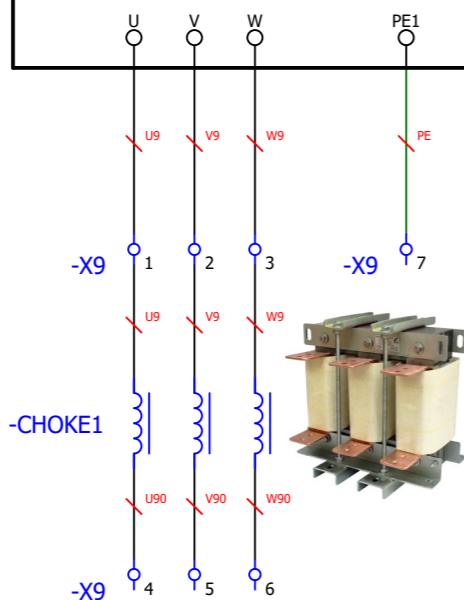

1-Panel 5 Distribution 1.4 / R-VFD3
1-Panel 5 Distribution 1.4 / S-VFD3
1-Panel 5 Distribution 1.4 / T-VFD3

Start-VFD3
10-Panel 5 Door Command.2
Stop-VFD3
10-Panel 5 Door Command.3
COM-VFD3
10-Panel 5 Door Command.2
10V-VFD3
11-Panel 5 Door Potentiometer.2
POT-VFD3
11-Panel 5 Door Potentiometer.2
GND-VFD3
11-Panel 5 Door Potentiometer.2

Project :	MAYAN DIESEL
Serial No. :	1R2242107220020
Designer :	A. Banihashemi

Project Description :
Power Supply : 400V AC 50 Hz
Number of Cells : 5
Length / Widht : 200cm / 90cm
IP : 54

Manufacturer :
Nic Sanat nicsanat.com

Employer :
Mayan mayan-group.com

Page Name :	6- Panel 5 VFD 3 (GD20)
Previous Page :	5- Panel 5 VFD 2 (V20)
Next Page :	7- Panel 5 VFD 4 (GD20)

Page No :	51 / 58