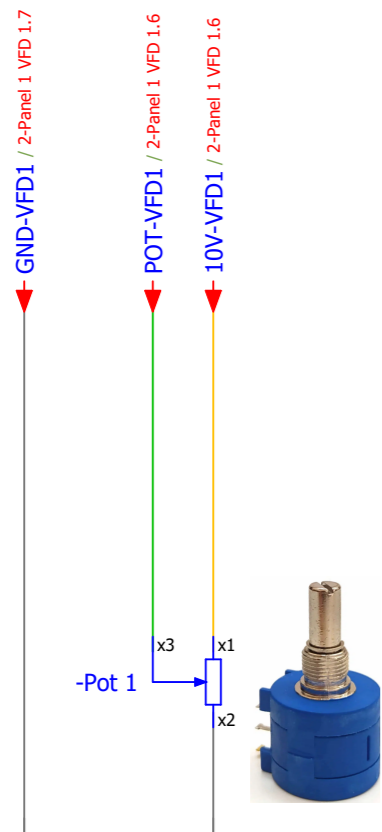

Project Description :
 Power Supply : 400V AC 50 Hz
 Number of Cells : 5
 Length / Widht : 200cm / 90cm
 IP : 54

Manufacturer :

Nic Sanat
 nicsanat.com

Employer :

Mayan
 mayan-group.com

Page Name :	6-Panel 1 Door Command
Previous Page :	5-Panel 1 VFD 4
Next Page :	7-Panel 1 Door Potentiometer