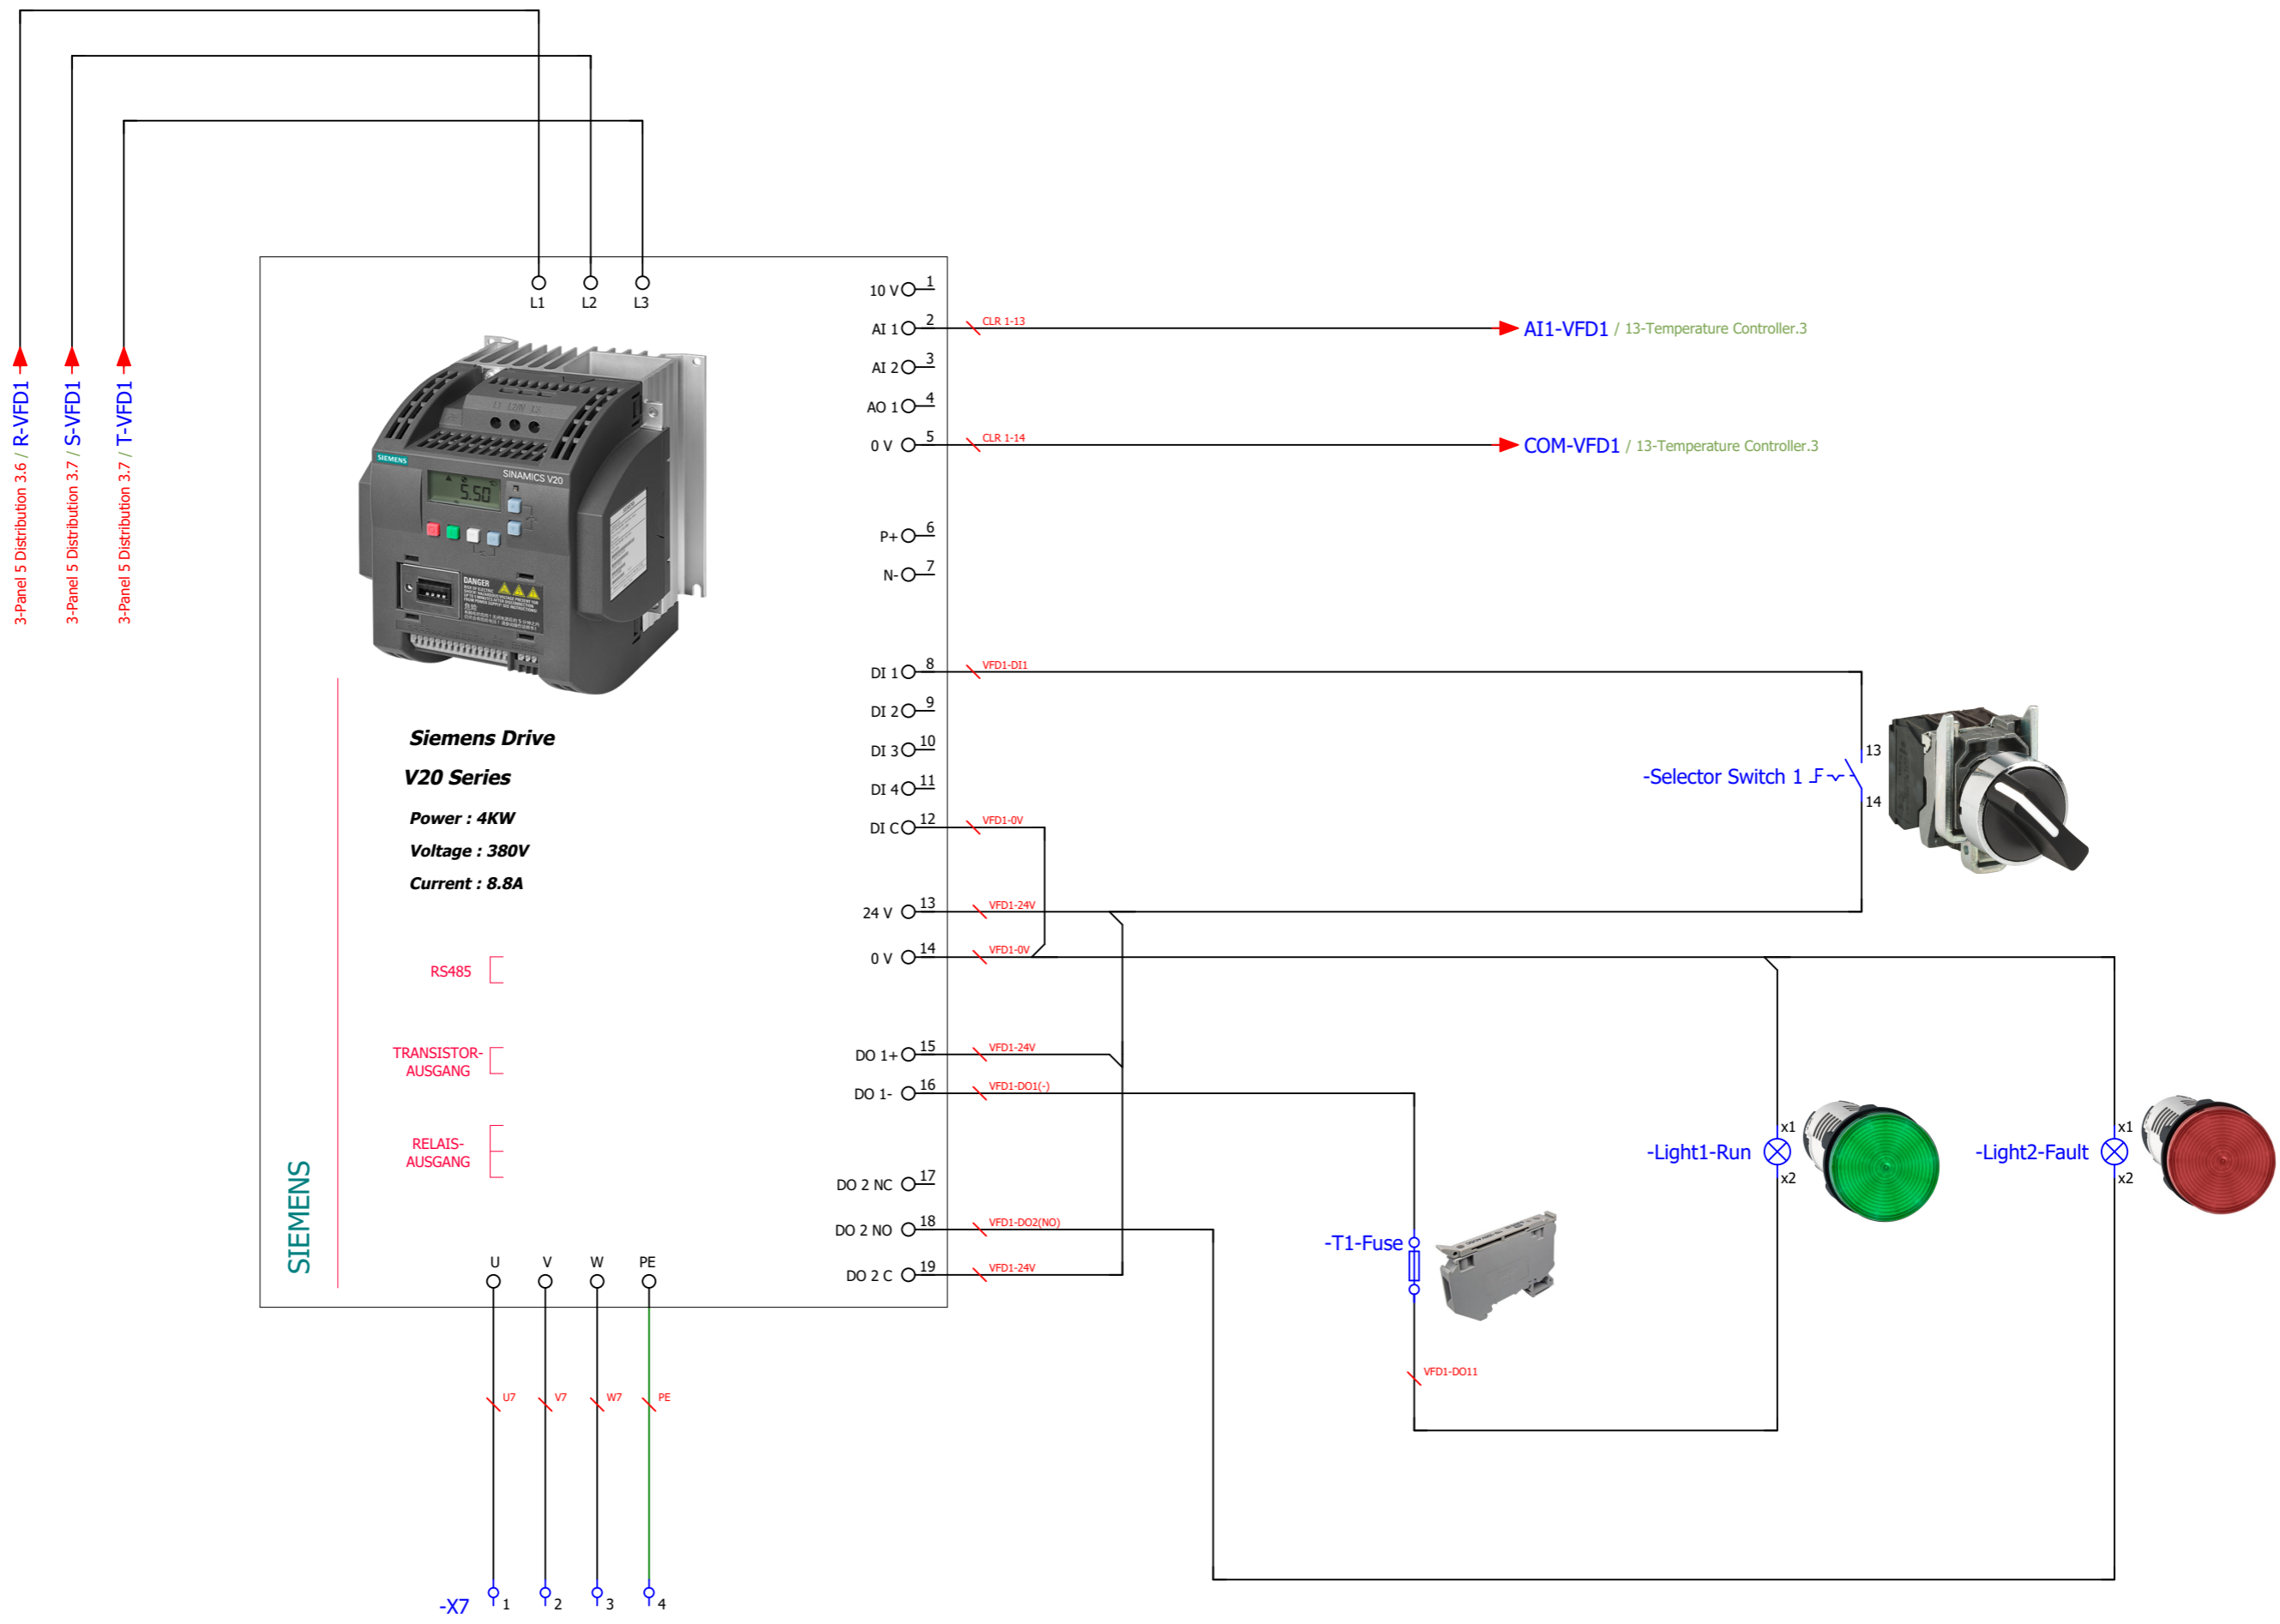

Project Description :
Power Supply : 400V AC 50 Hz
Number of Cells : 5
Length / Widht : 200cm / 90cm
IP : 54

Manufacturer :

Nic Sanat
nicsanat.com

Employer :

Mayan
mayan-group.com

Page Name :	3-Panel 5 Distribution 3
Previous Page :	2-Panel 5 Distribution 2
Next Page :	4- Panel 5 VFD 1 (V20)