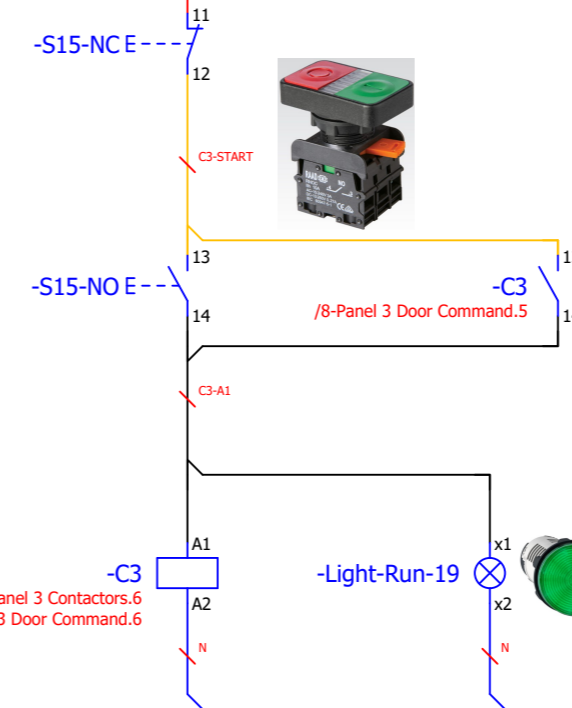

N-Door 3 / 1-Panel 3 Distribution.1

7-Panel 3 PhaseControl.7
PhaseControl 1