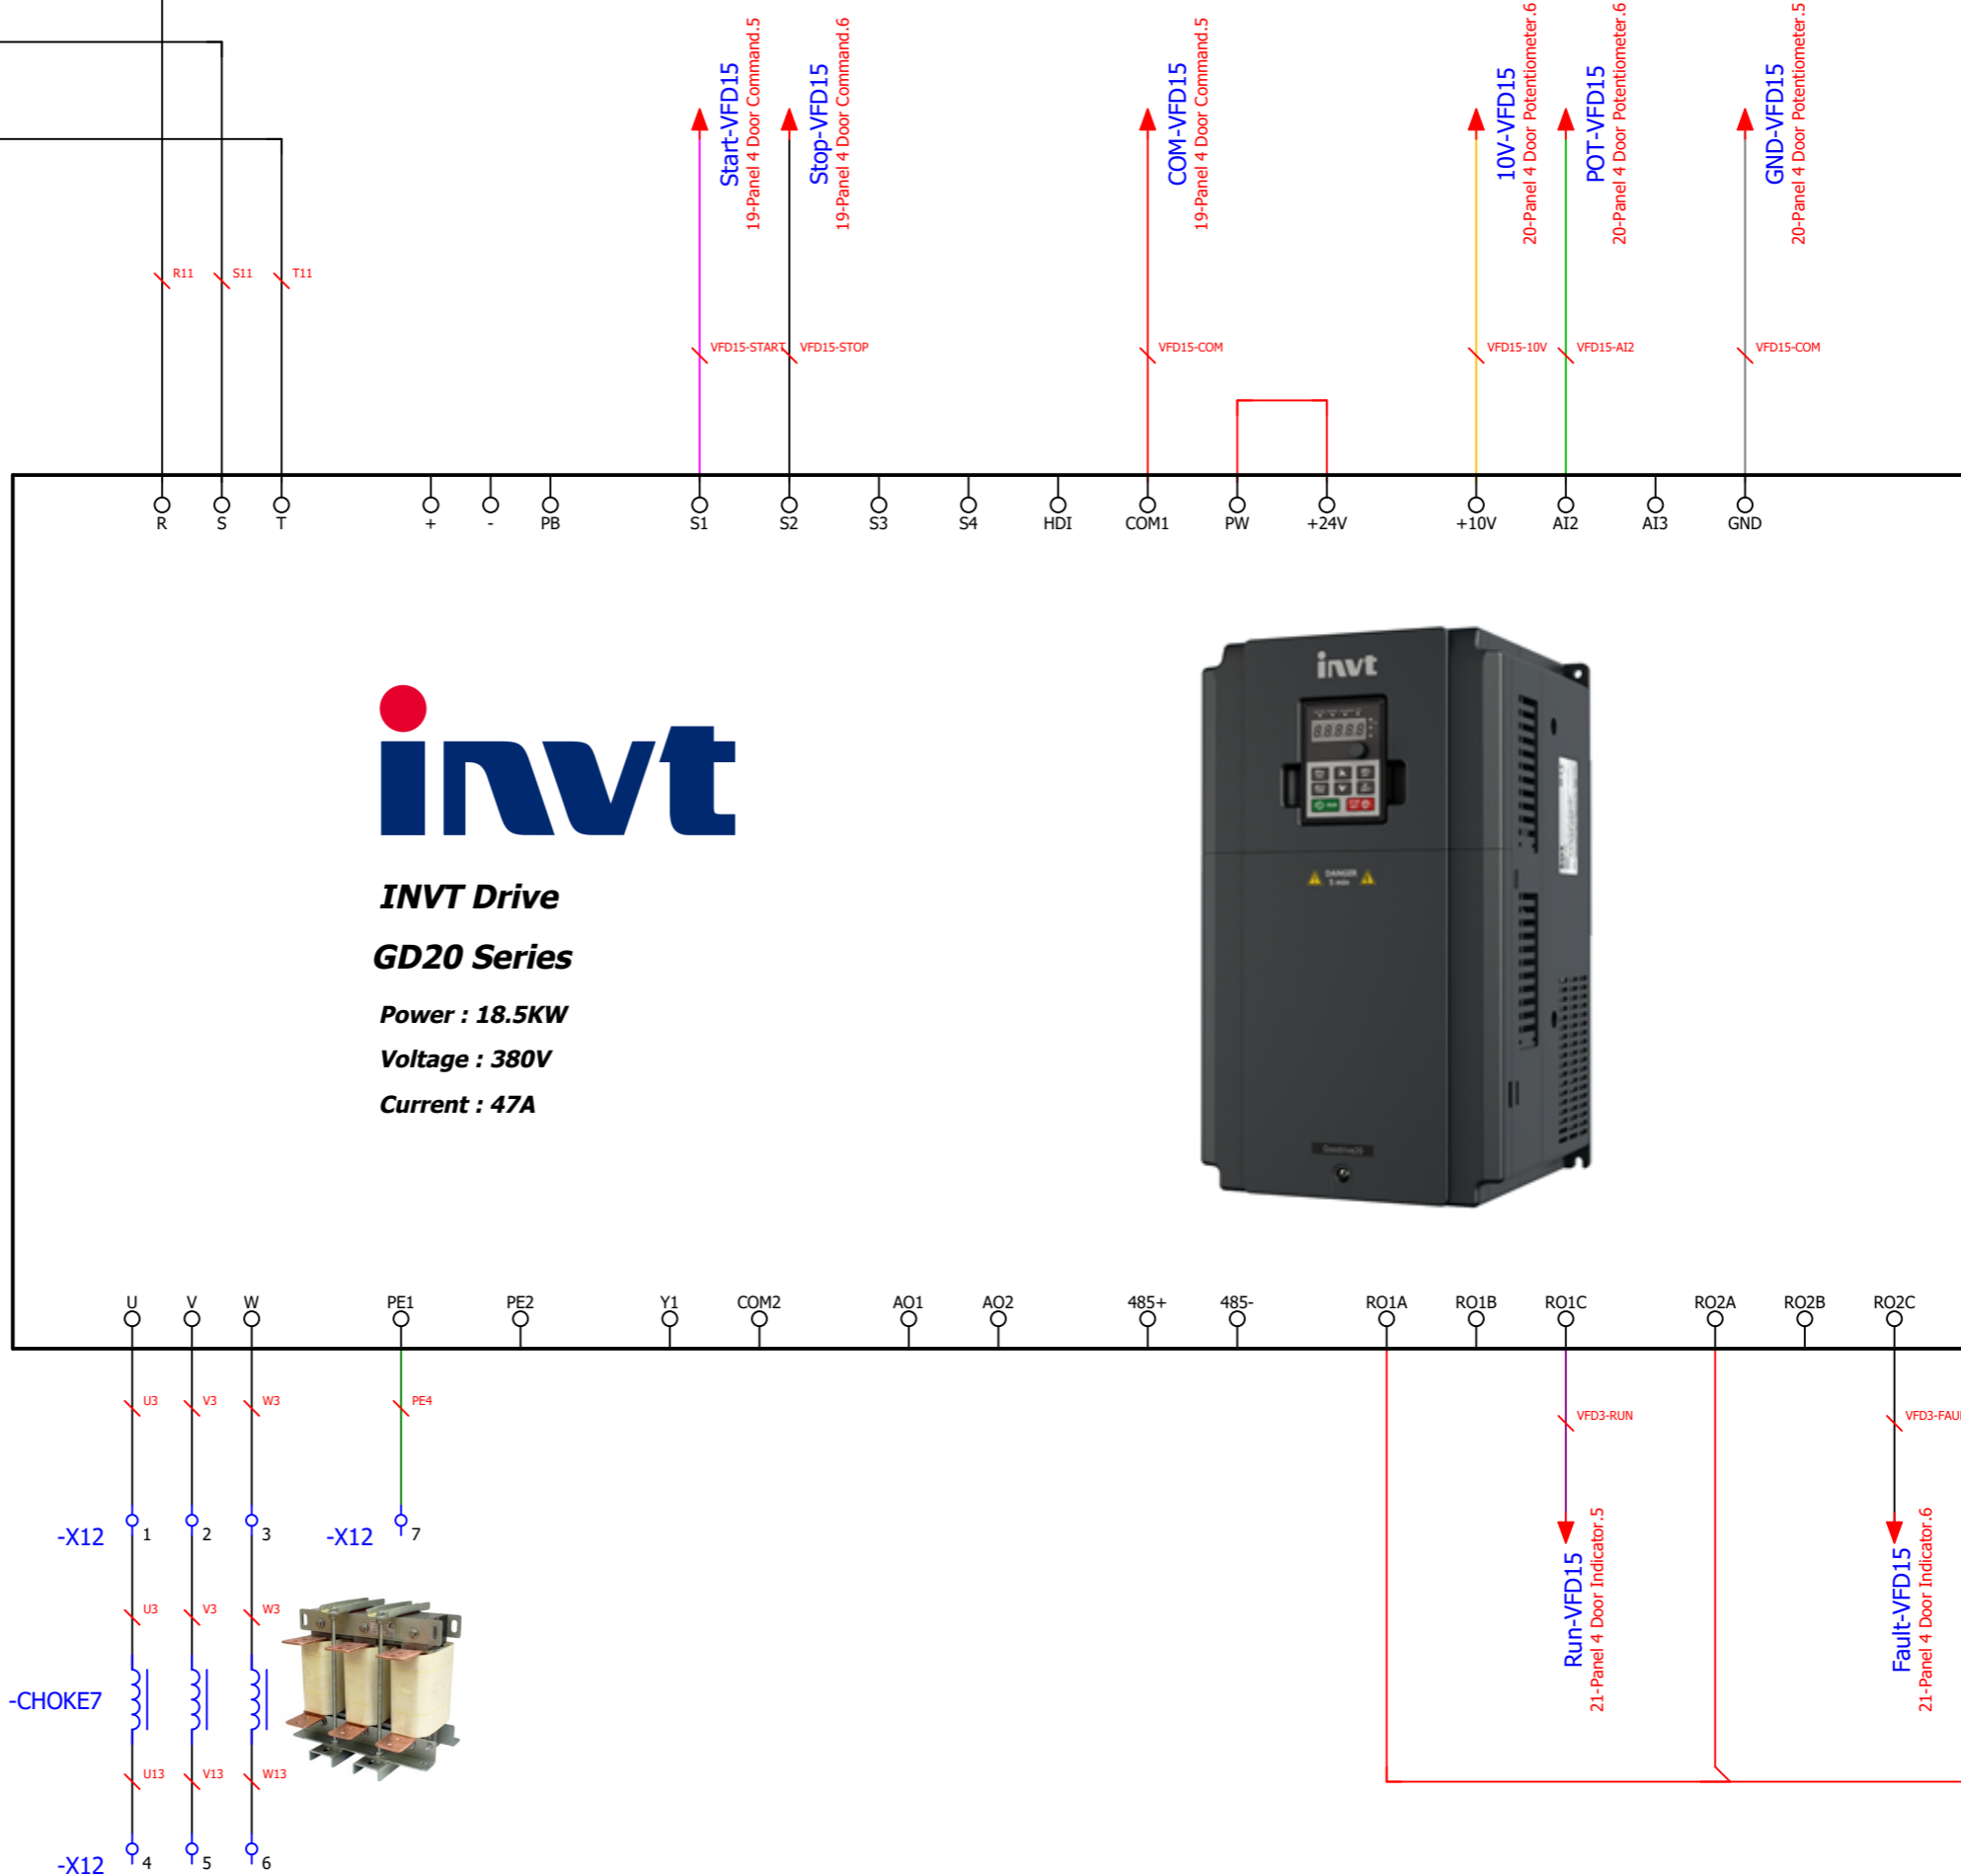

12-Panel 4 Distribution.6 / R-VFD7

12-Panel 4 Distribution.6 / S-VFD7

12-Panel 4 Distribution.7 / T-VFD7

INVT Drive
GD20 Series
Power : 18.5KW
Voltage : 380V
Current : 47A