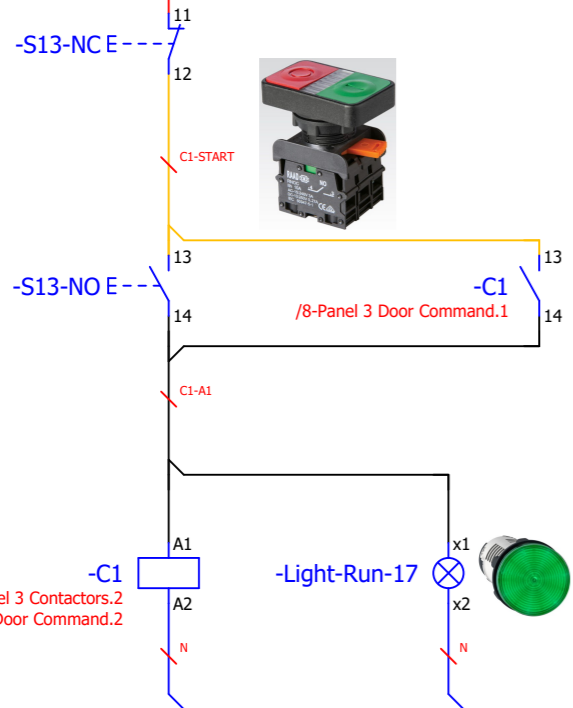

N-Door 3 / 1-Panel 3 Distribution.1

7-Panel 3 PhaseControl.7
PhaseControl 1