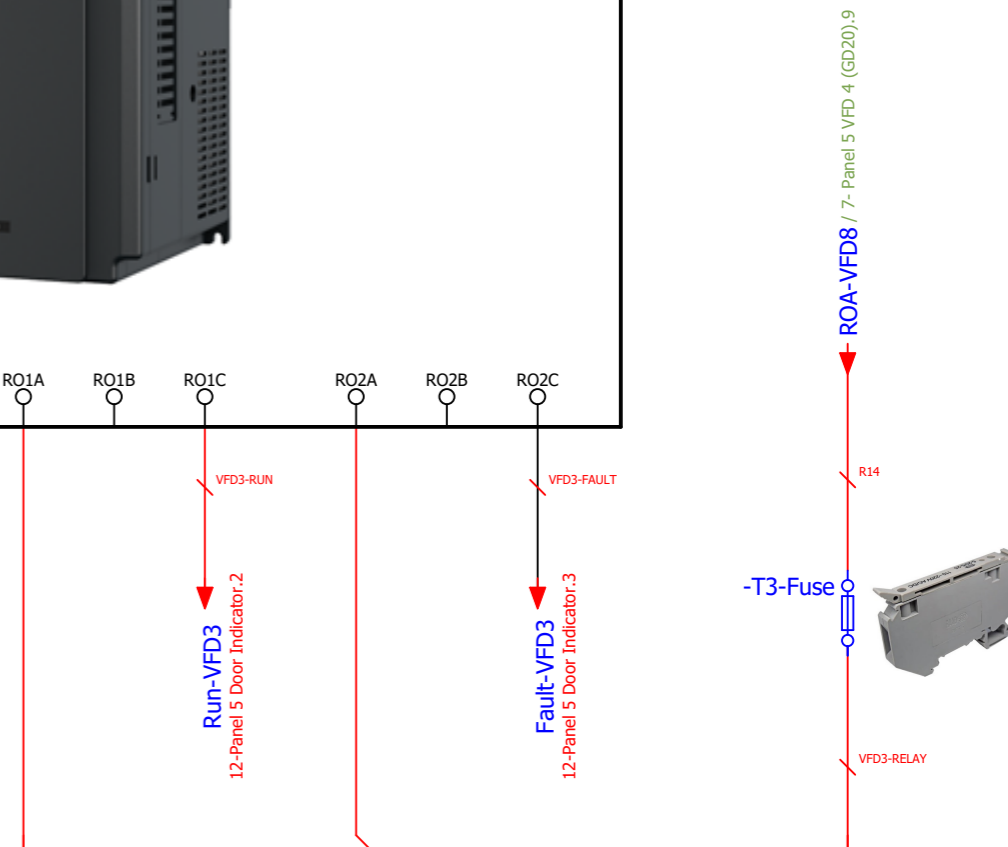

1-Panel 5 Distribution 1.4 / R-VFD3
1-Panel 5 Distribution 1.4 / S-VFD3
1-Panel 5 Distribution 1.4 / T-VFD3

Start-VFD3
10-Panel 5 Door Command.2
Stop-VFD3
10-Panel 5 Door Command.3
COM-VFD3
10-Panel 5 Door Command.2
10V-VFD3
11-Panel 5 Door Potentiometer.2
POT-VFD3
11-Panel 5 Door Potentiometer.2
GND-VFD3
11-Panel 5 Door Potentiometer.2

Project :	MAYAN DIESEL
Serial No. :	1R2242107220020
Designer :	A. Banihashemi

Project Description :
Power Supply : 400V AC 50 Hz
Number of Cells : 5
Length / Widht : 200cm / 90cm
IP : 54

Manufacturer :
Nic Sanat nicsanat.com

Employer :
Mayan mayan-group.com

Page Name :	6- Panel 5 VFD 3 (GD20)
Previous Page :	5- Panel 5 VFD 2 (V20)
Next Page :	7- Panel 5 VFD 4 (GD20)

Page No :	51 / 58