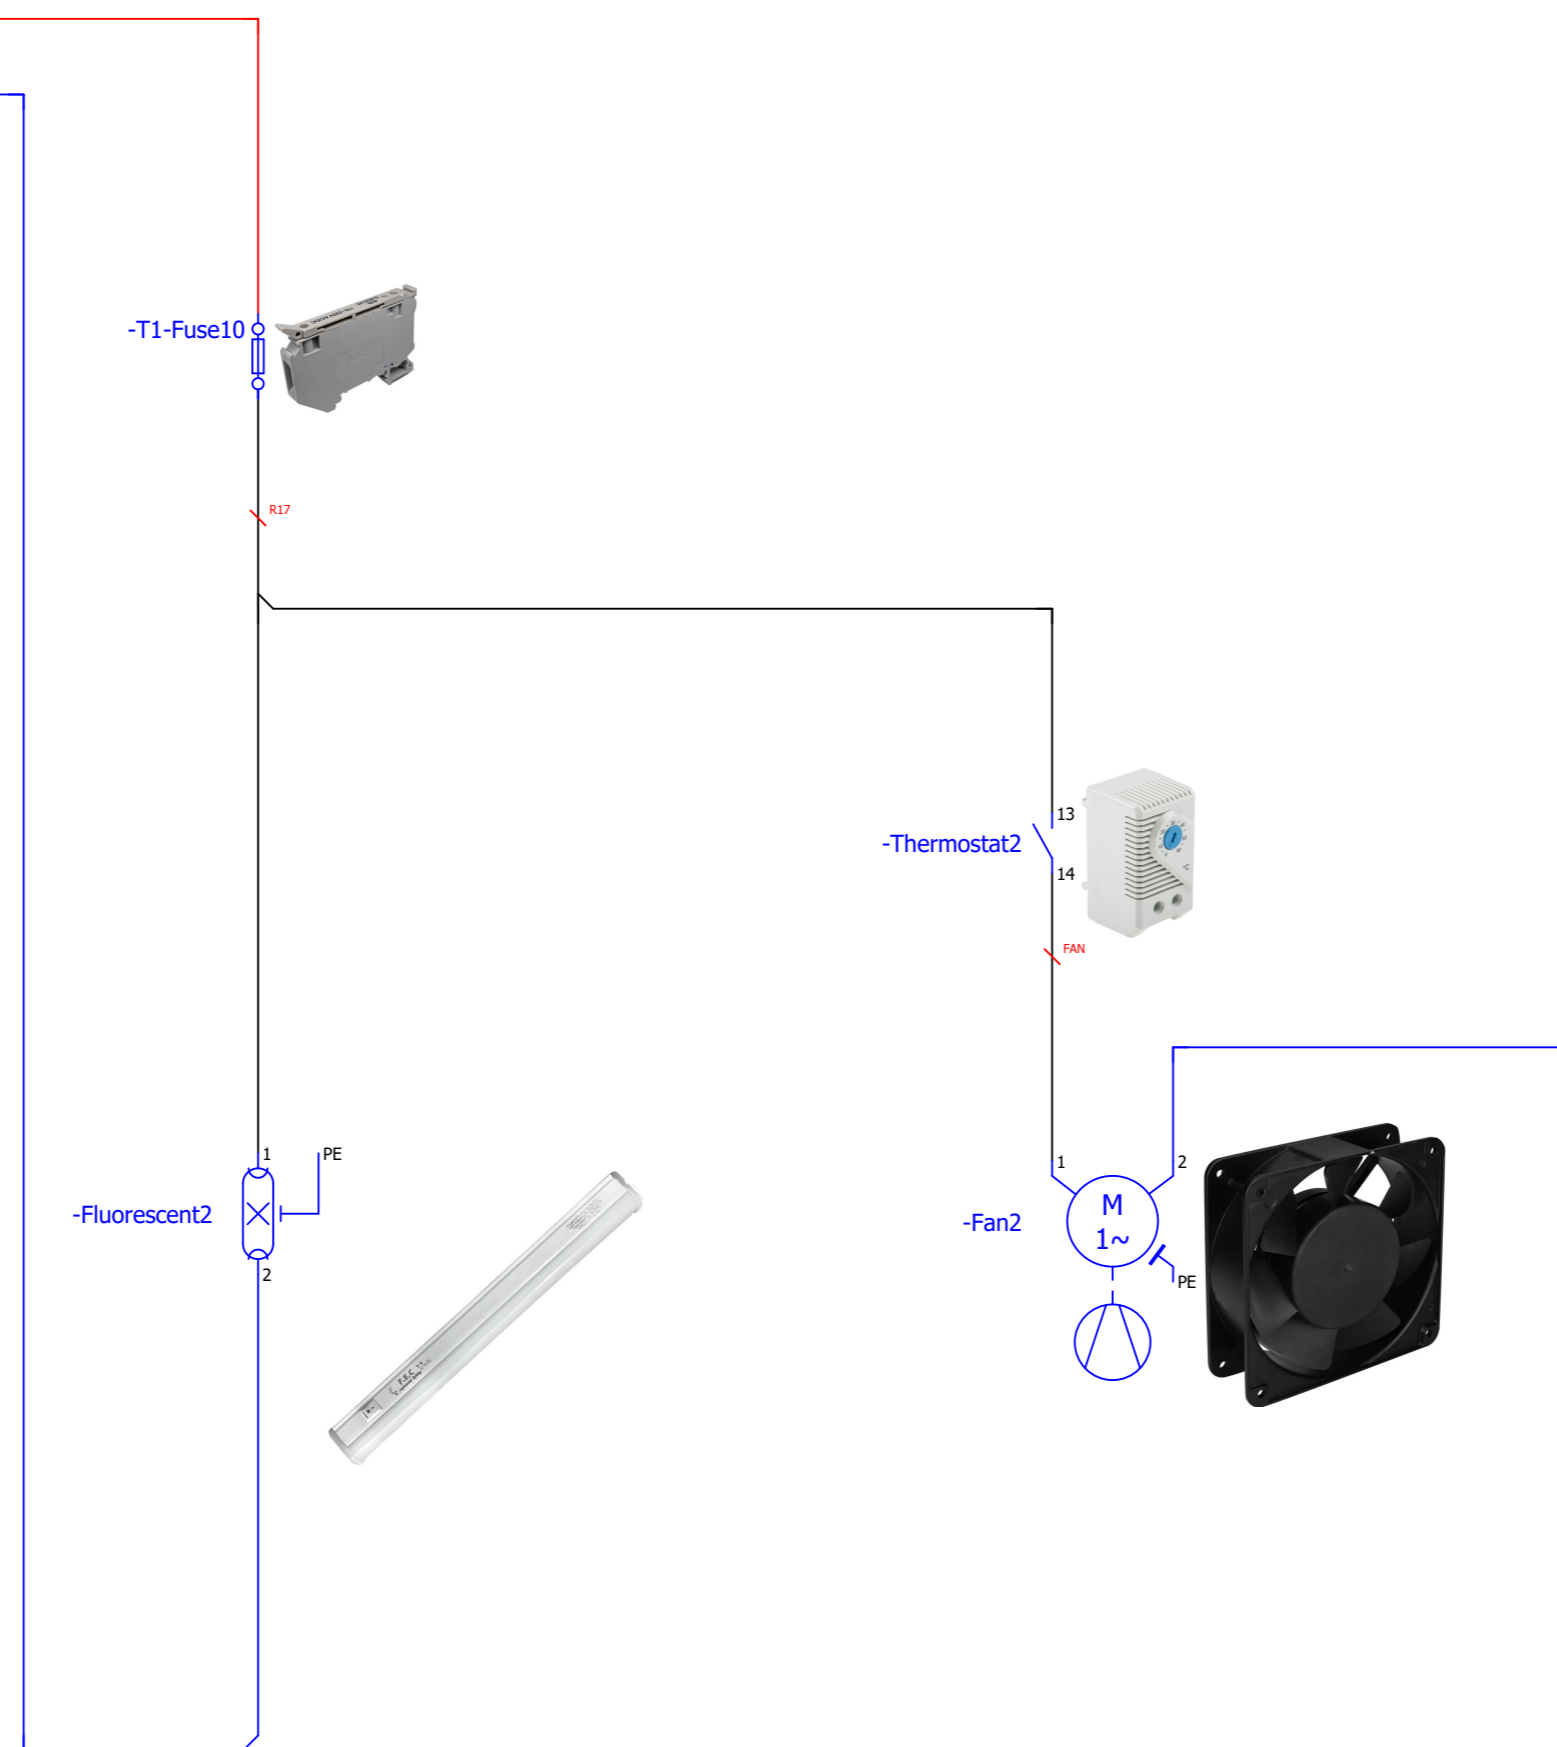

10-Panel 2 Distribution.1 / R-Panel 1&2

10-Panel 2 Distribution.1 / N-Fan 2

Project :	MAYAN DIESEL
Serial No. :	1R2242107220020
Designer :	A. Banihashemi

Project Description :
Power Supply : 400V AC 50 Hz
Number of Cells : 5
Length / Widht : 200cm / 90cm
IP : 54

Manufacturer :
Nic Sanat nicsanat.com

Employer :
Mayan mayan-group.com

Page Name :	18-Panel 2 Light & Fan
Previous Page :	17-Panel 2 Door Indicator
Next Page :	+2-Panel 3&4 (AirWasher)/1-Panel 3 Distribution