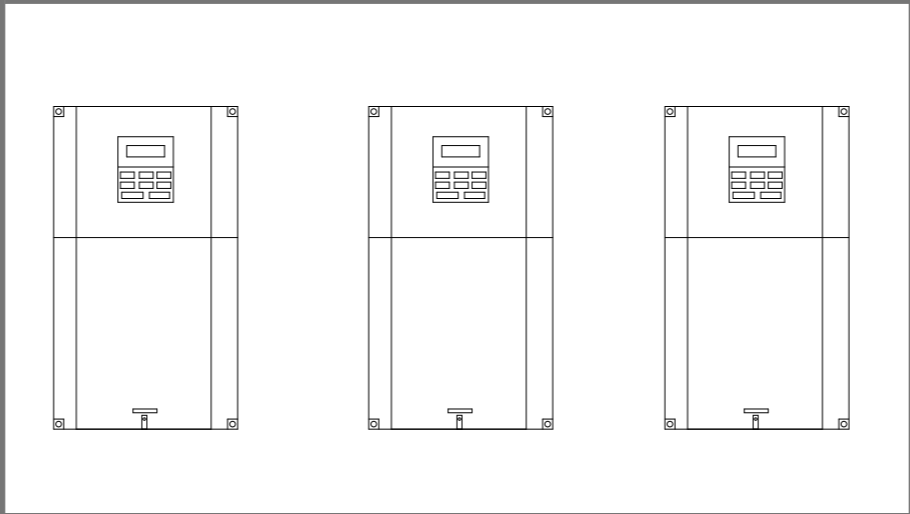

Project :	MAYAN DIESEL
Serial No. :	1R2242107220020
Designer :	A. Banihashemi

Project Description :
Power Supply : 400V AC 50 Hz
Number of Cells : 5
Length / Widht : 200cm / 90cm
IP : 54

Manufacturer :
Nic Sanat
nicsanat.com

Employer :
Mayan
mayan-group.com

Page Name :	5-Panel 5
Previous Page :	4-Panel 4
Next Page :	=2-Wiring+1-Panel 1&2 (Exhust)/1-Panel 1 Distributio