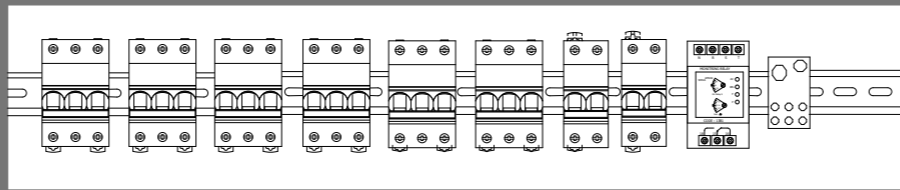

Project :	MAYAN DIESEL
Serial No. :	1R2242107220020
Designer :	A. Banihashemi

Project Description :
Power Supply : 400V AC 50 Hz
Number of Cells : 5
Length / Widht : 200cm / 90cm
IP : 54

Manufacturer :
Nic Sanat
nicsanat.com

Employer :
Mayan
mayan-group.com

Page Name :	3-Panel 3
Previous Page :	2-Panel 2
Next Page :	4-Panel 4