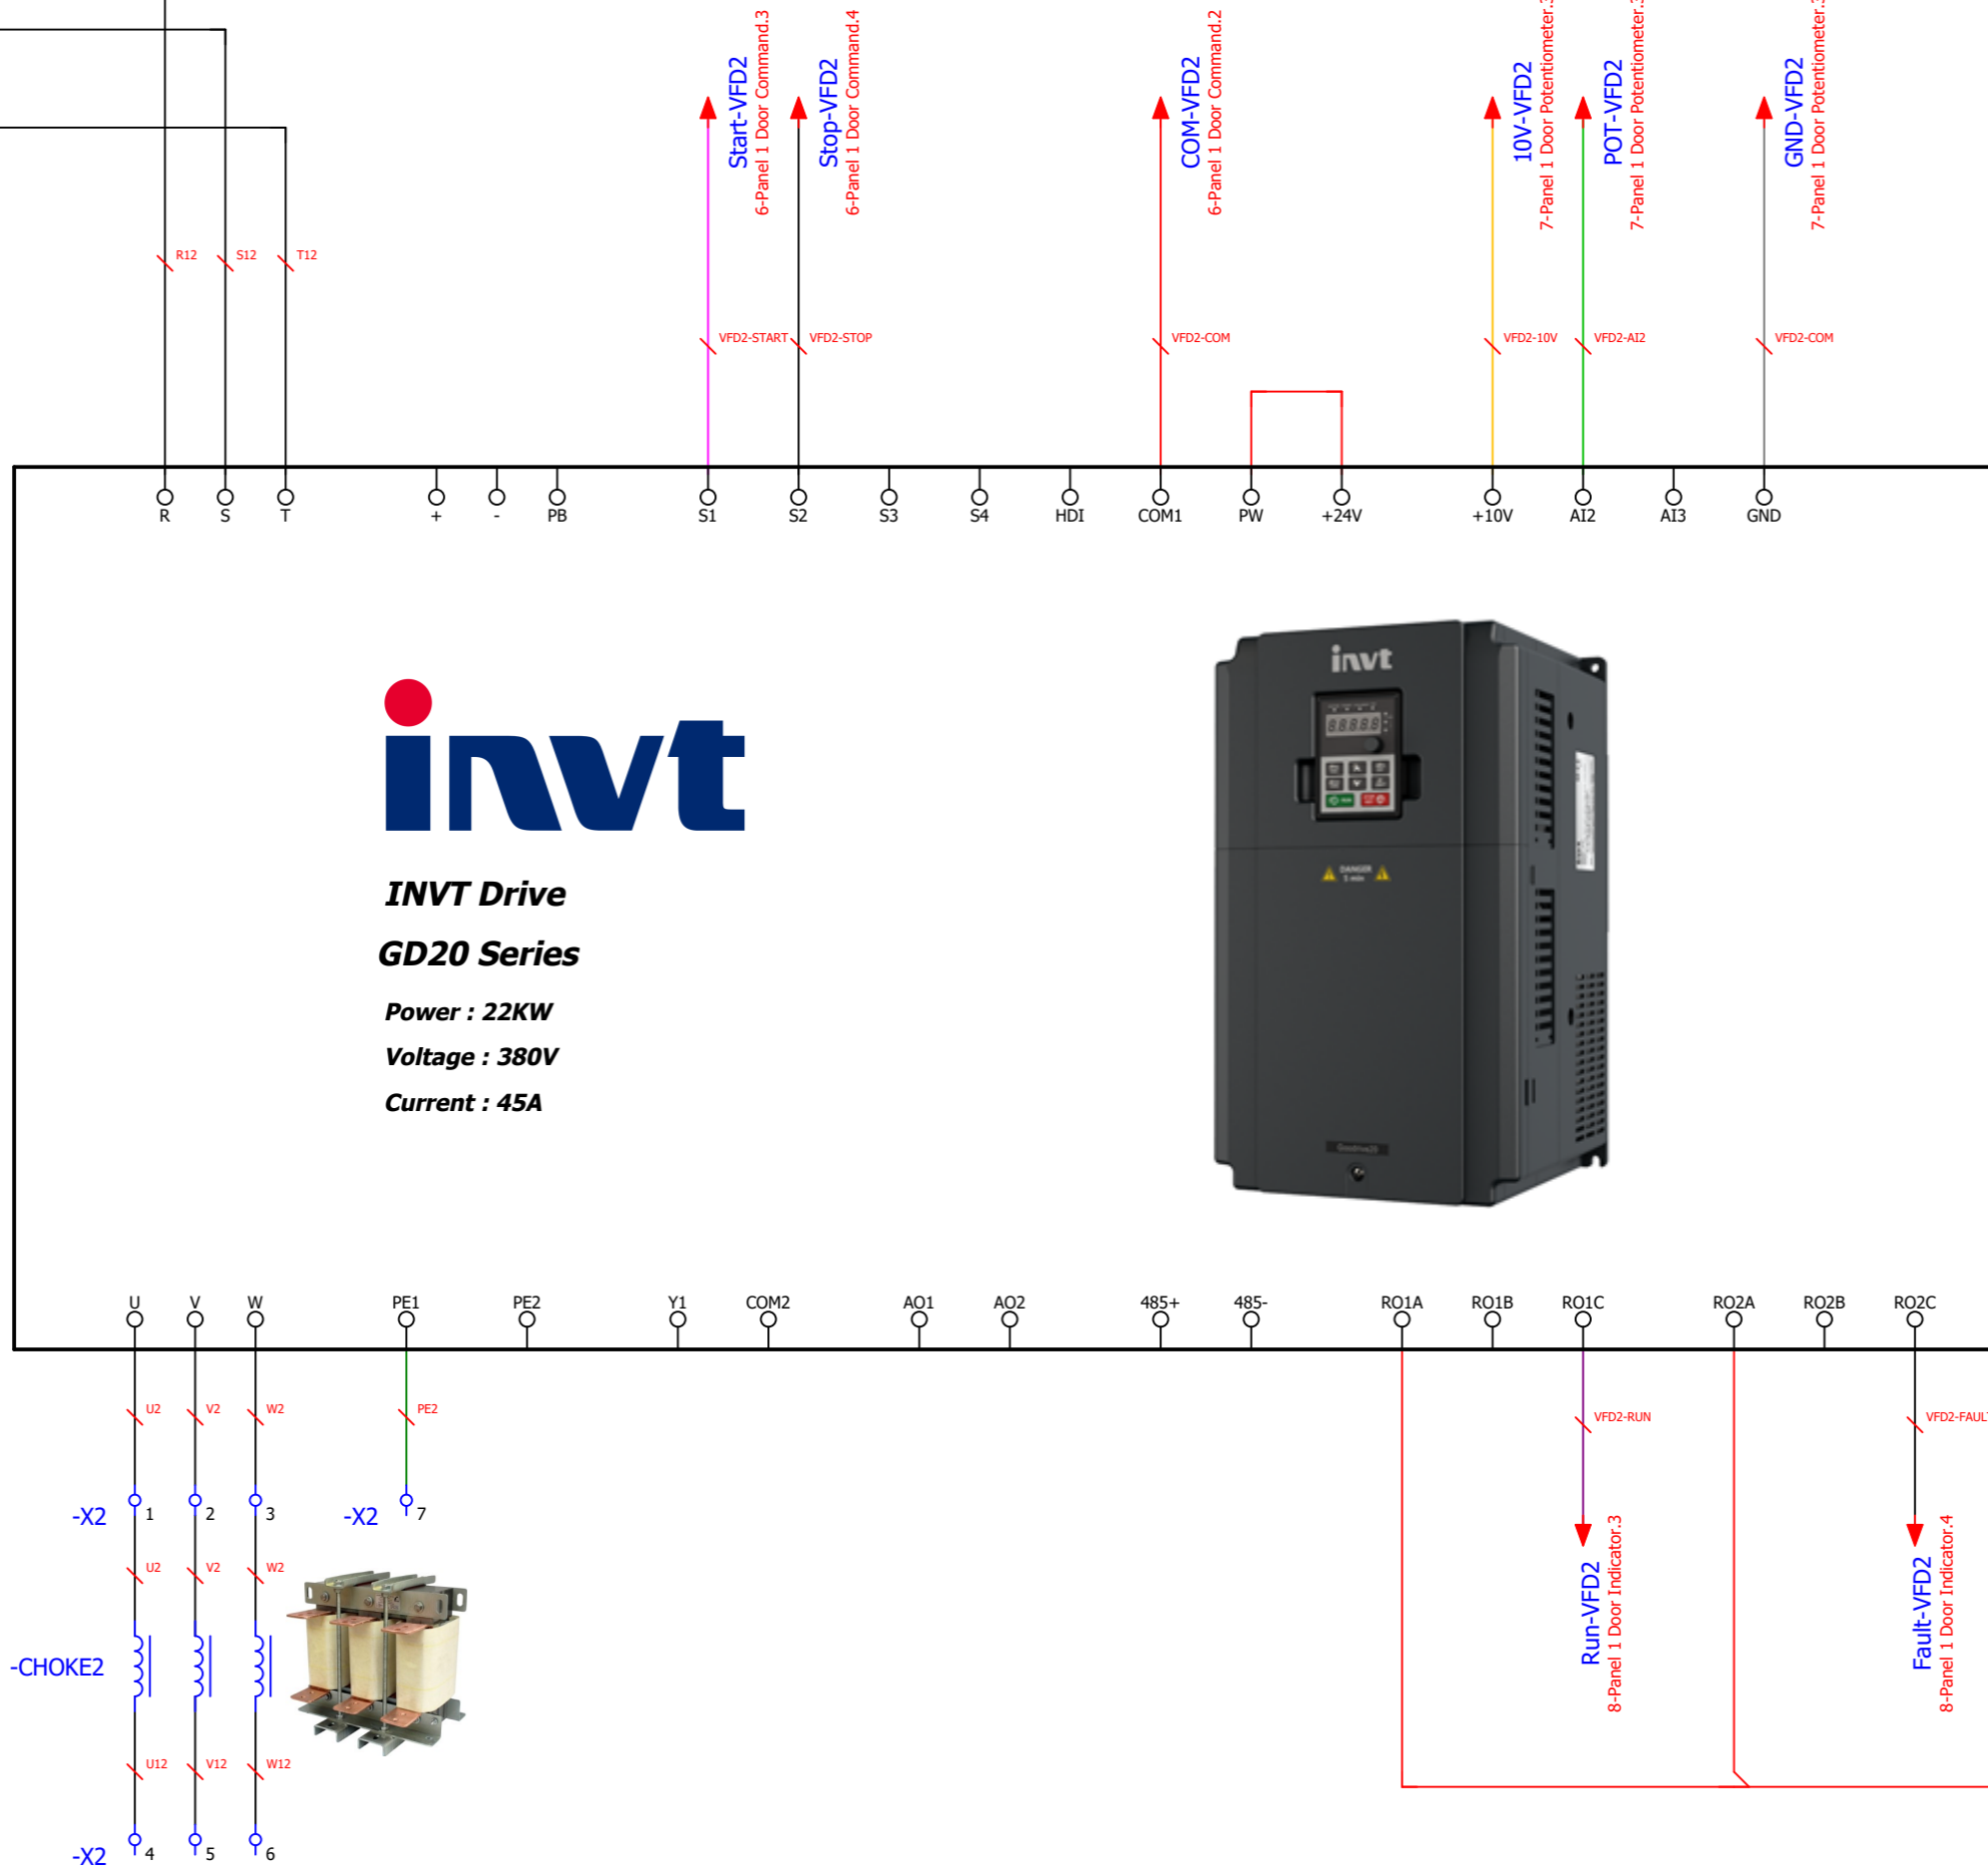

1-Panel 1 Distribution.2 / R-VFD1
 1-Panel 1 Distribution.2 / S-VFD1
 1-Panel 1 Distribution.3 / T-VFD1

Project :	MAYAN DIESEL
Serial No. :	1R2242107220020
Designer :	A. Banihashemi

Project Description :
Power Supply : 400V AC 50 Hz
Number of Cells : 5
Length / Widht : 200cm / 90cm
IP : 54

1-Panel 1 Distribution.4 / R-VFD2
 1-Panel 1 Distribution.4 / S-VFD2
 1-Panel 1 Distribution.4 / T-VFD2

Project :	MAYAN DIESEL
Serial No. :	1R2242107220020
Designer :	A. Banihashemi

Project Description :
Power Supply : 400V AC 50 Hz
Number of Cells : 5
Length / Widht : 200cm / 90cm
IP : 54