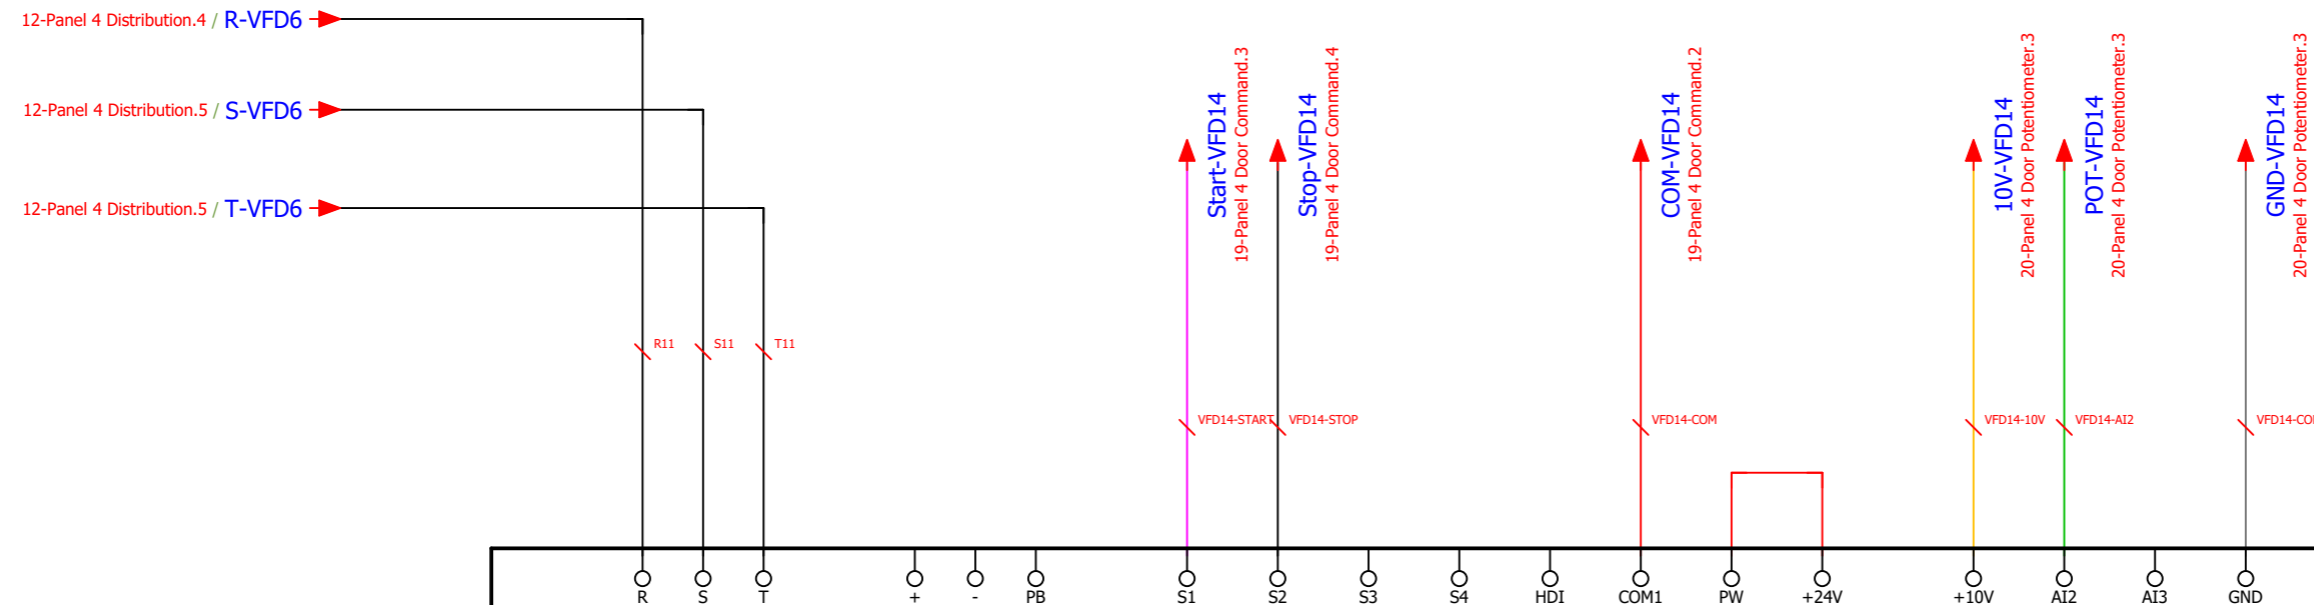

Project :	MAYAN DIESEL
Serial No. :	1R2242107220020
Designer :	A. Banihashemi

Project Description :
Power Supply : 400V AC 50 Hz
Number of Cells : 5
Length / Widht : 200cm / 90cm
IP : 54

Manufacturer :

Nic Sanat
nicsanat.com

Employer :

Mayan
mayan-group.com

Page Name :	14-Panel 4 VFD 2
Previous Page :	13-Panel 4 VFD 1
Next Page :	15-Panel 4 VFD 3