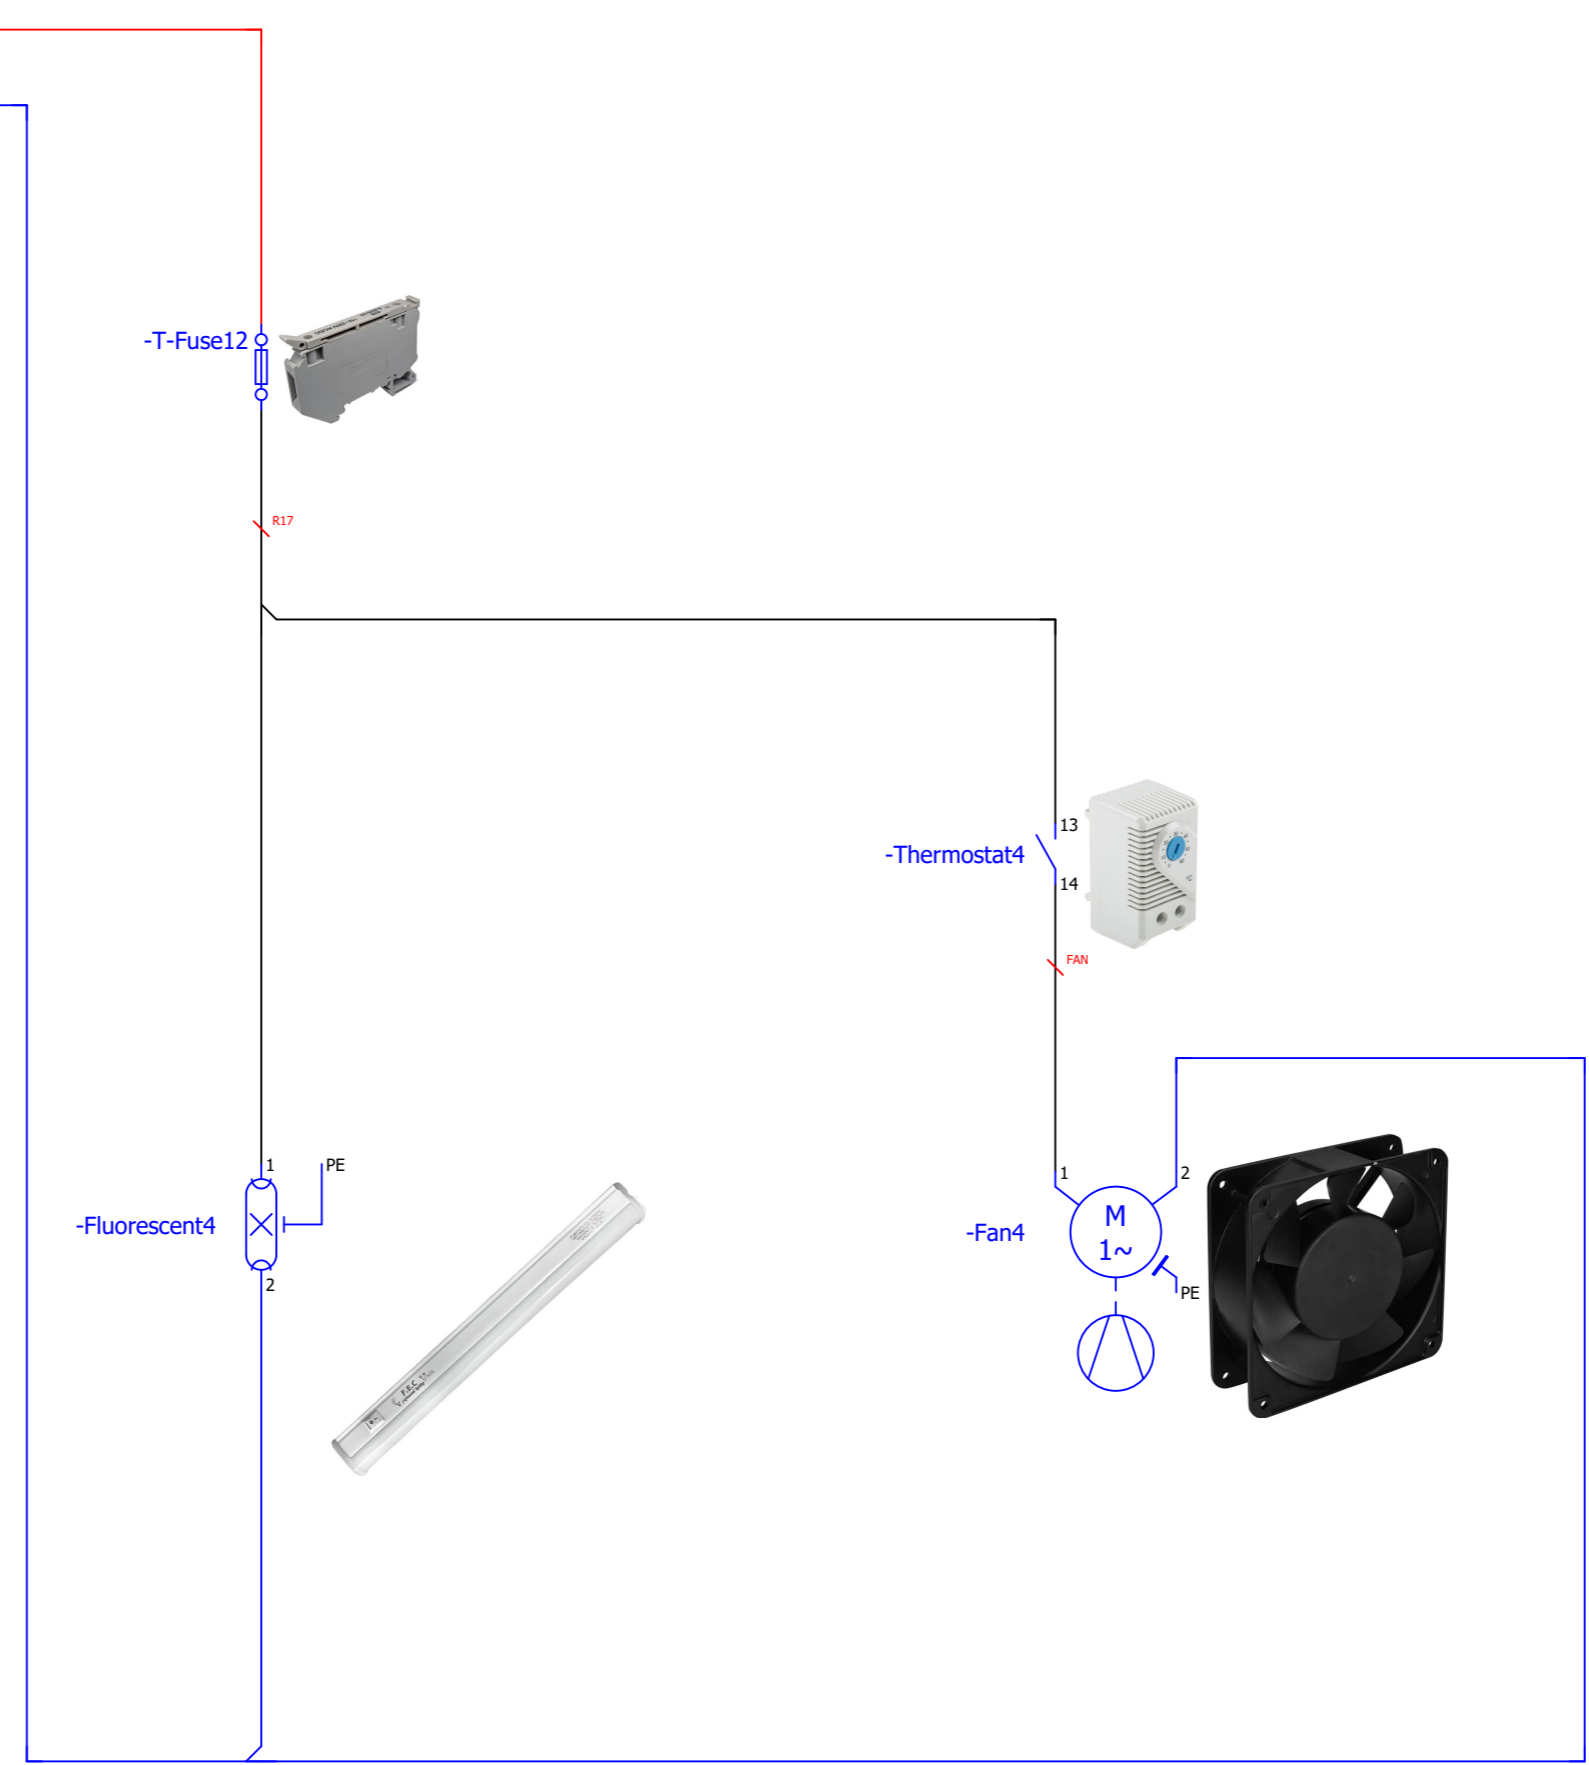

1-Panel 3 Distribution.8 / R-Panel 3&4

12-Panel 4 Distribution.1 / N-Fan 4

Project :	MAYAN DIESEL
Serial No. :	1R2242107220020
Designer :	A. Banihashemi

Project Description :
Power Supply : 400V AC 50 Hz
Number of Cells : 5
Length / Widht : 200cm / 90cm
IP : 54

Manufacturer :

Nic Sanat
nicsanat.com

Employer :

Mayan
mayan-group.com

Page Name :	22-Panel 4 Light & Fan
Previous Page :	21-Panel 4 Door Indicator
Next Page :	+3-Panel 5 (Cooling Tower)/1-Panel 5 Distribution 1