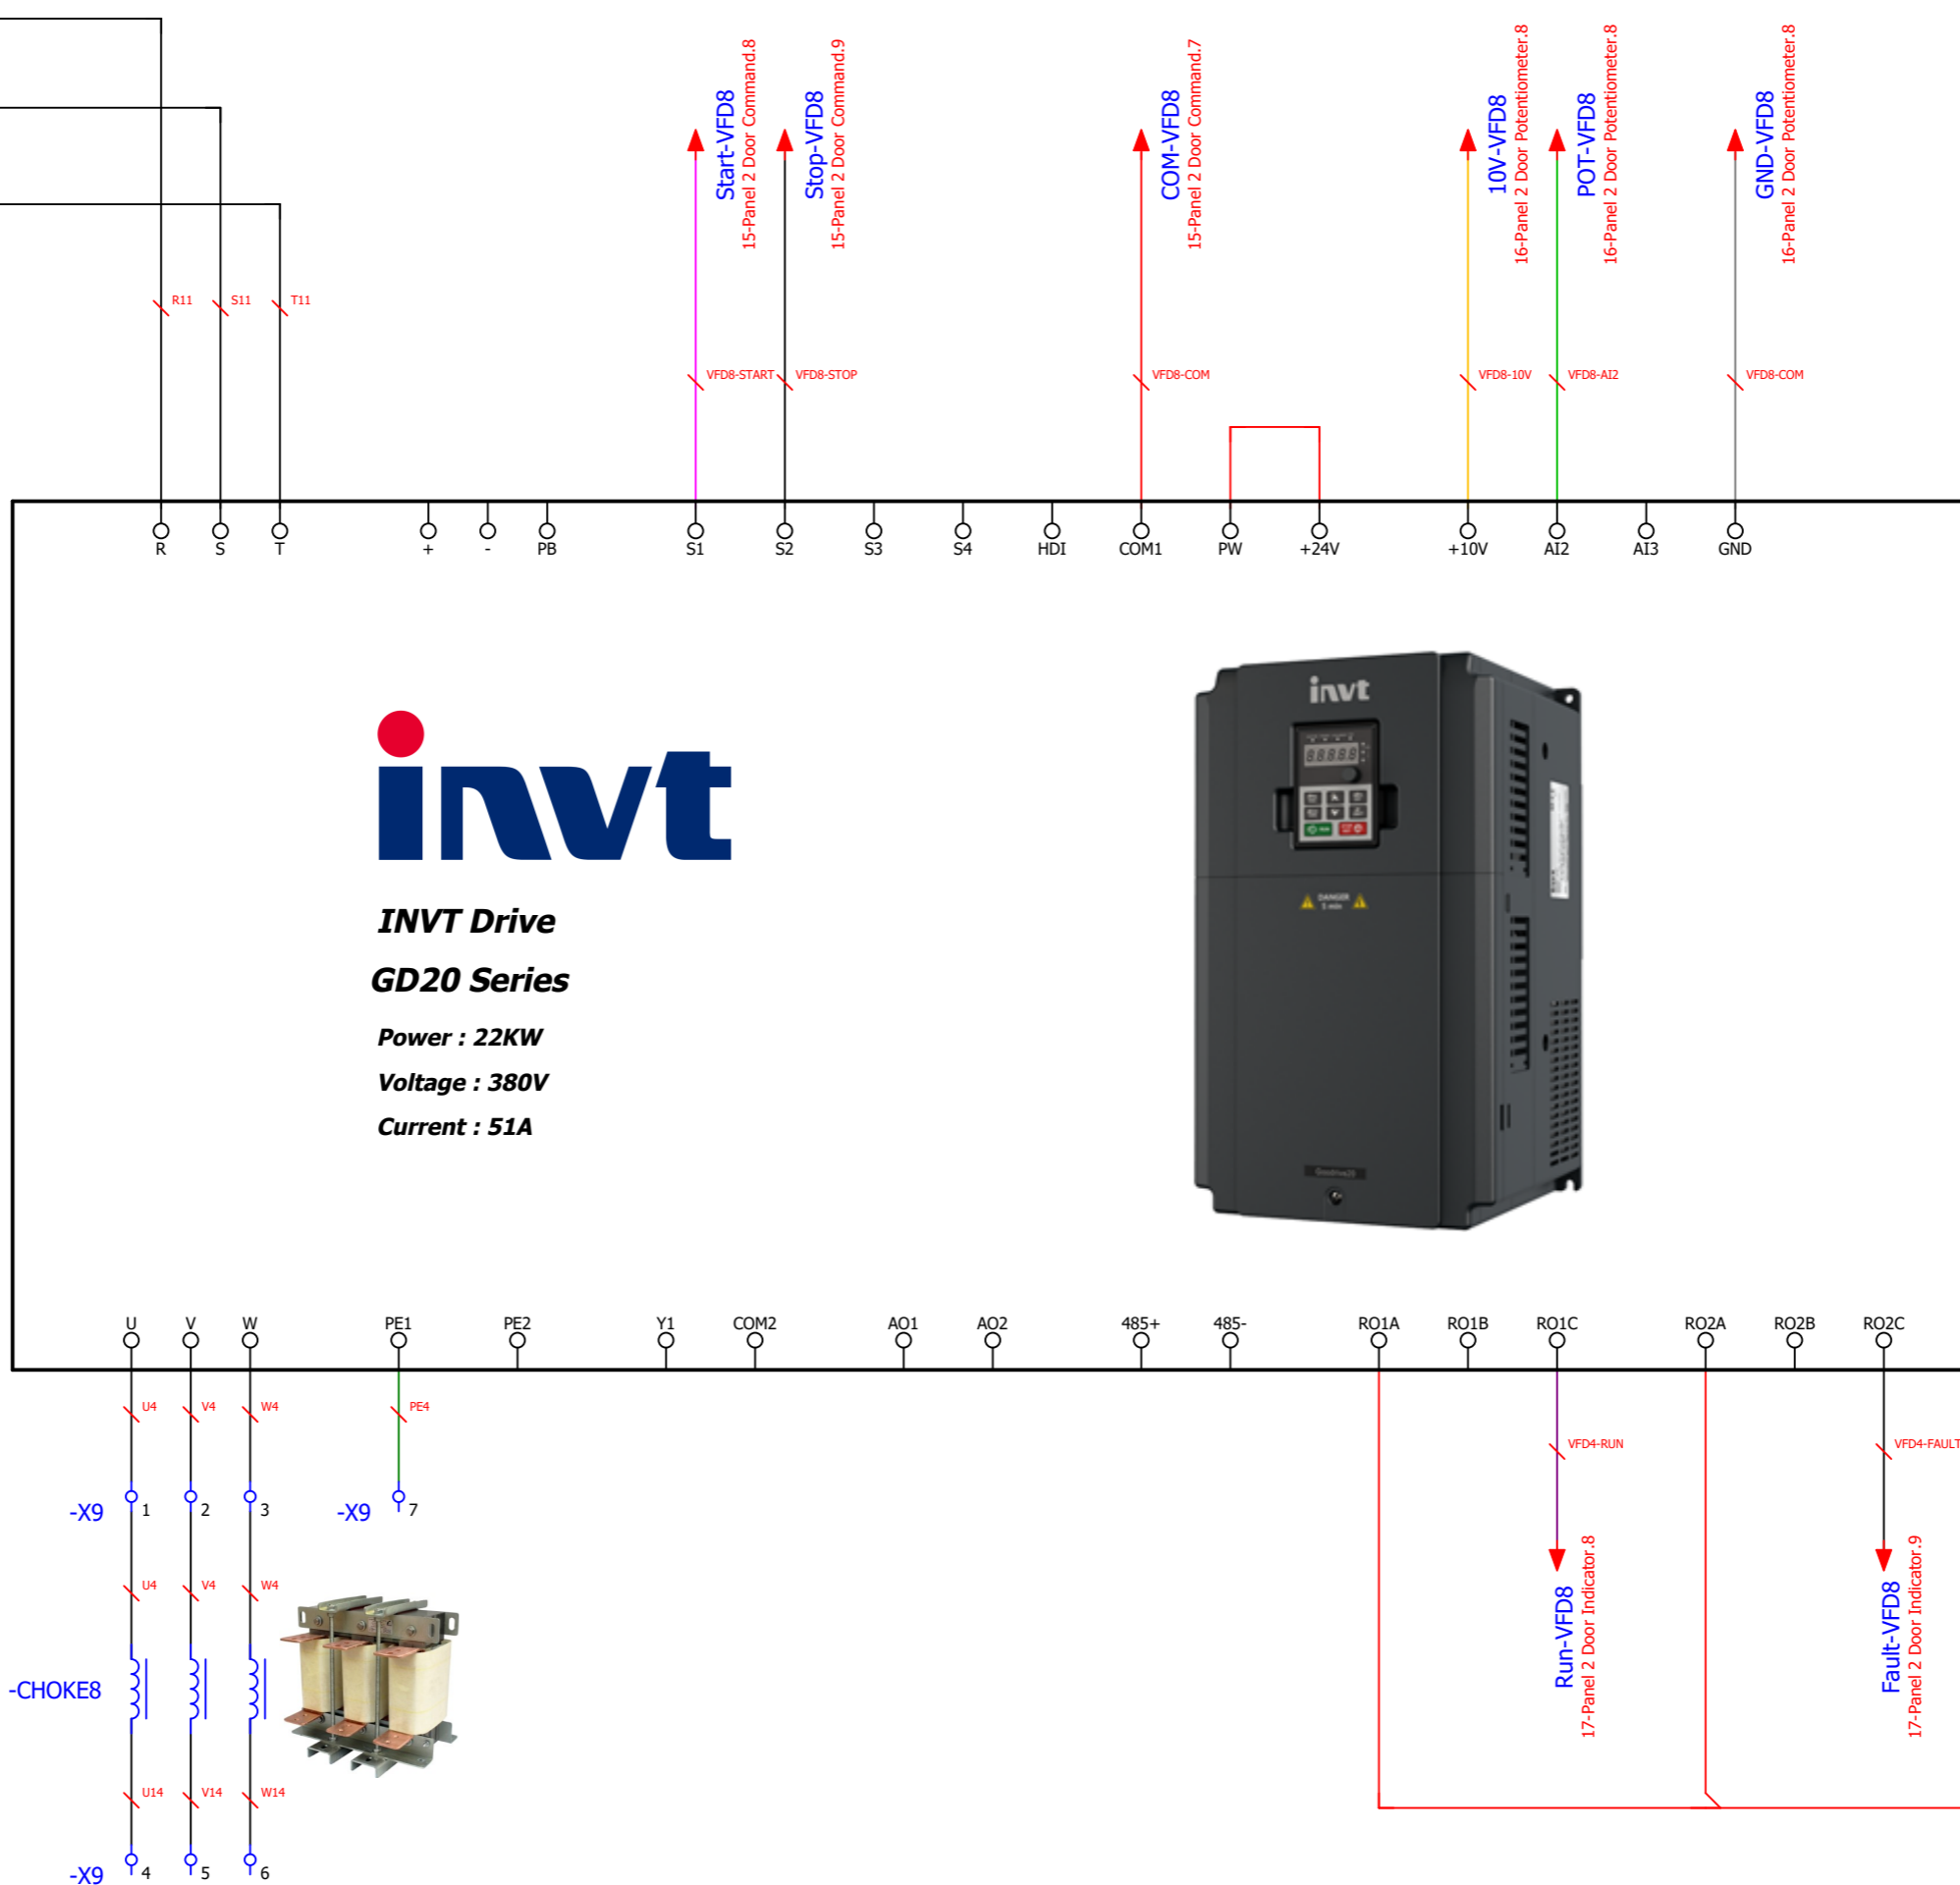

10-Panel 2 Distribution.8 / R-VFD8
10-Panel 2 Distribution.9 / S-VFD8
10-Panel 2 Distribution.9 / T-VFD8

INVT Drive
GD20 Series
Power : 22KW
Voltage : 380V
Current : 51A