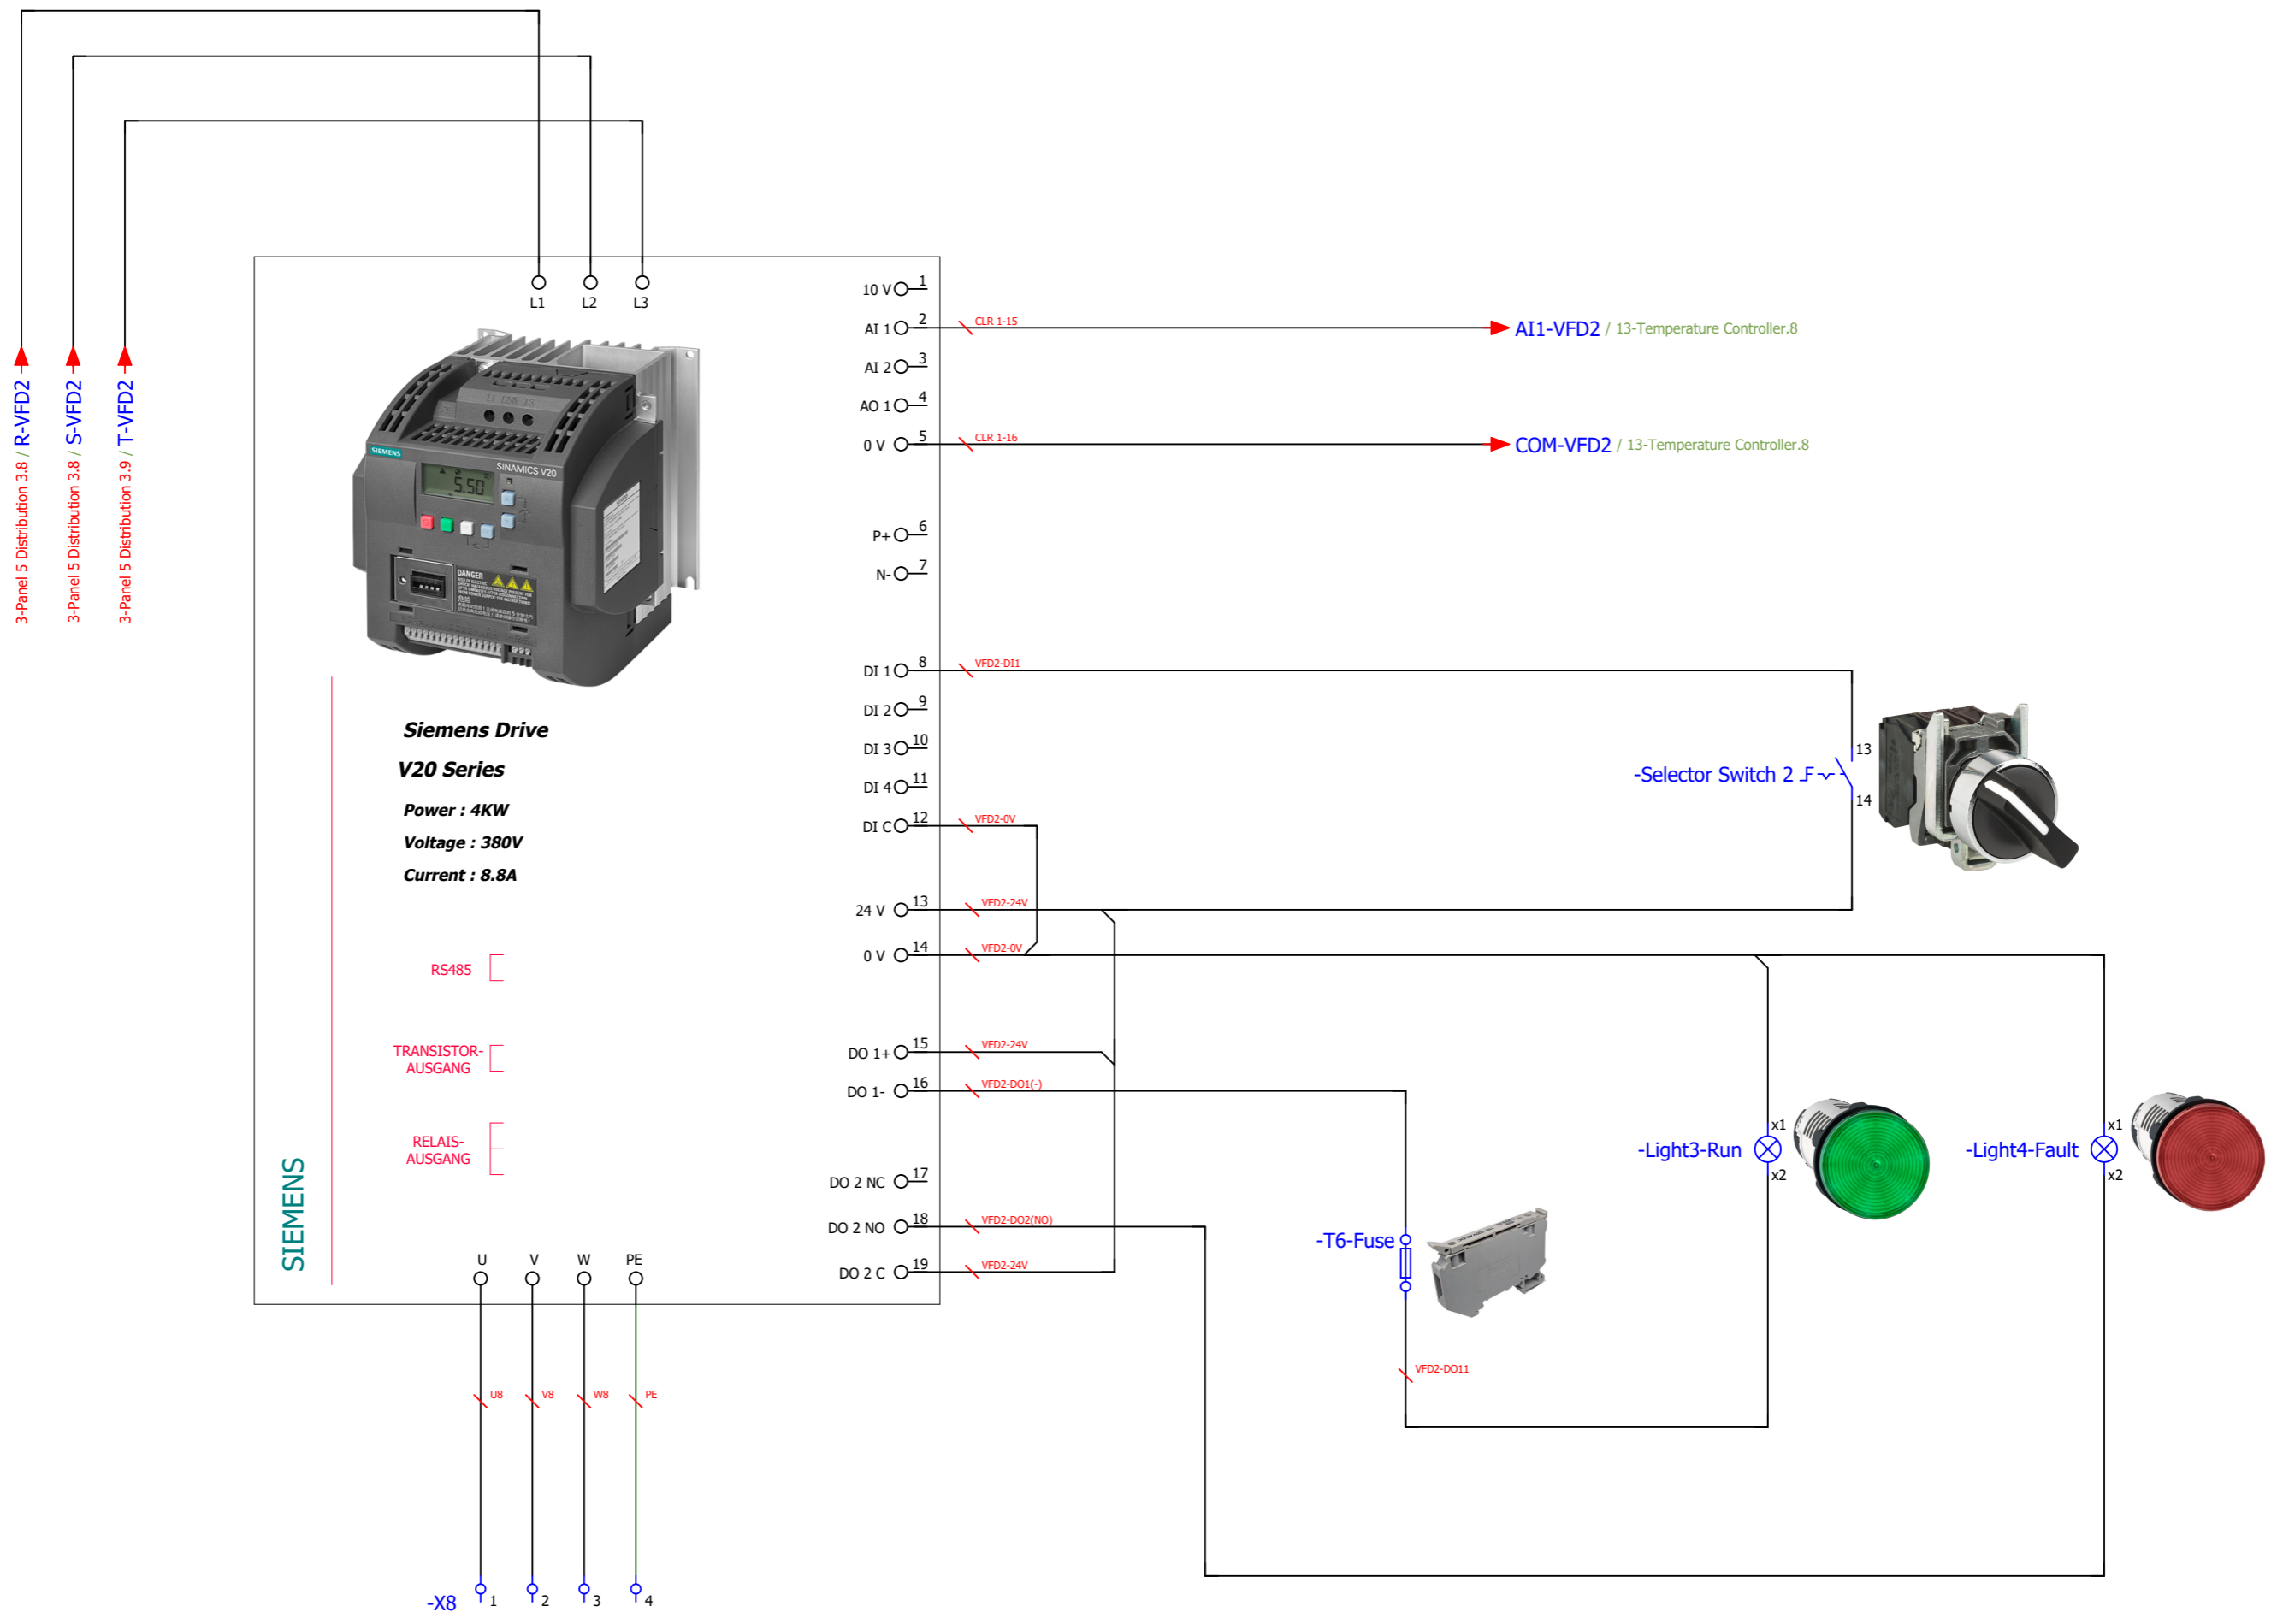

Project :	MAYAN DIESEL
Serial No. :	1R2242107220020
Designer :	A. Banihashemi

Project Description :
Power Supply : 400V AC 50 Hz
Number of Cells : 5
Length / Width : 200cm / 90cm
IP : 54

Manufacturer :	
Nic Sanat nicsanat.com	

Employer :	
Mayan mayan-group.com	

Page Name :	5- Panel 5 VFD 2 (V20)
Previous Page :	4- Panel 5 VFD 1 (V20)
Next Page :	6- Panel 5 VFD 3 (GD20)