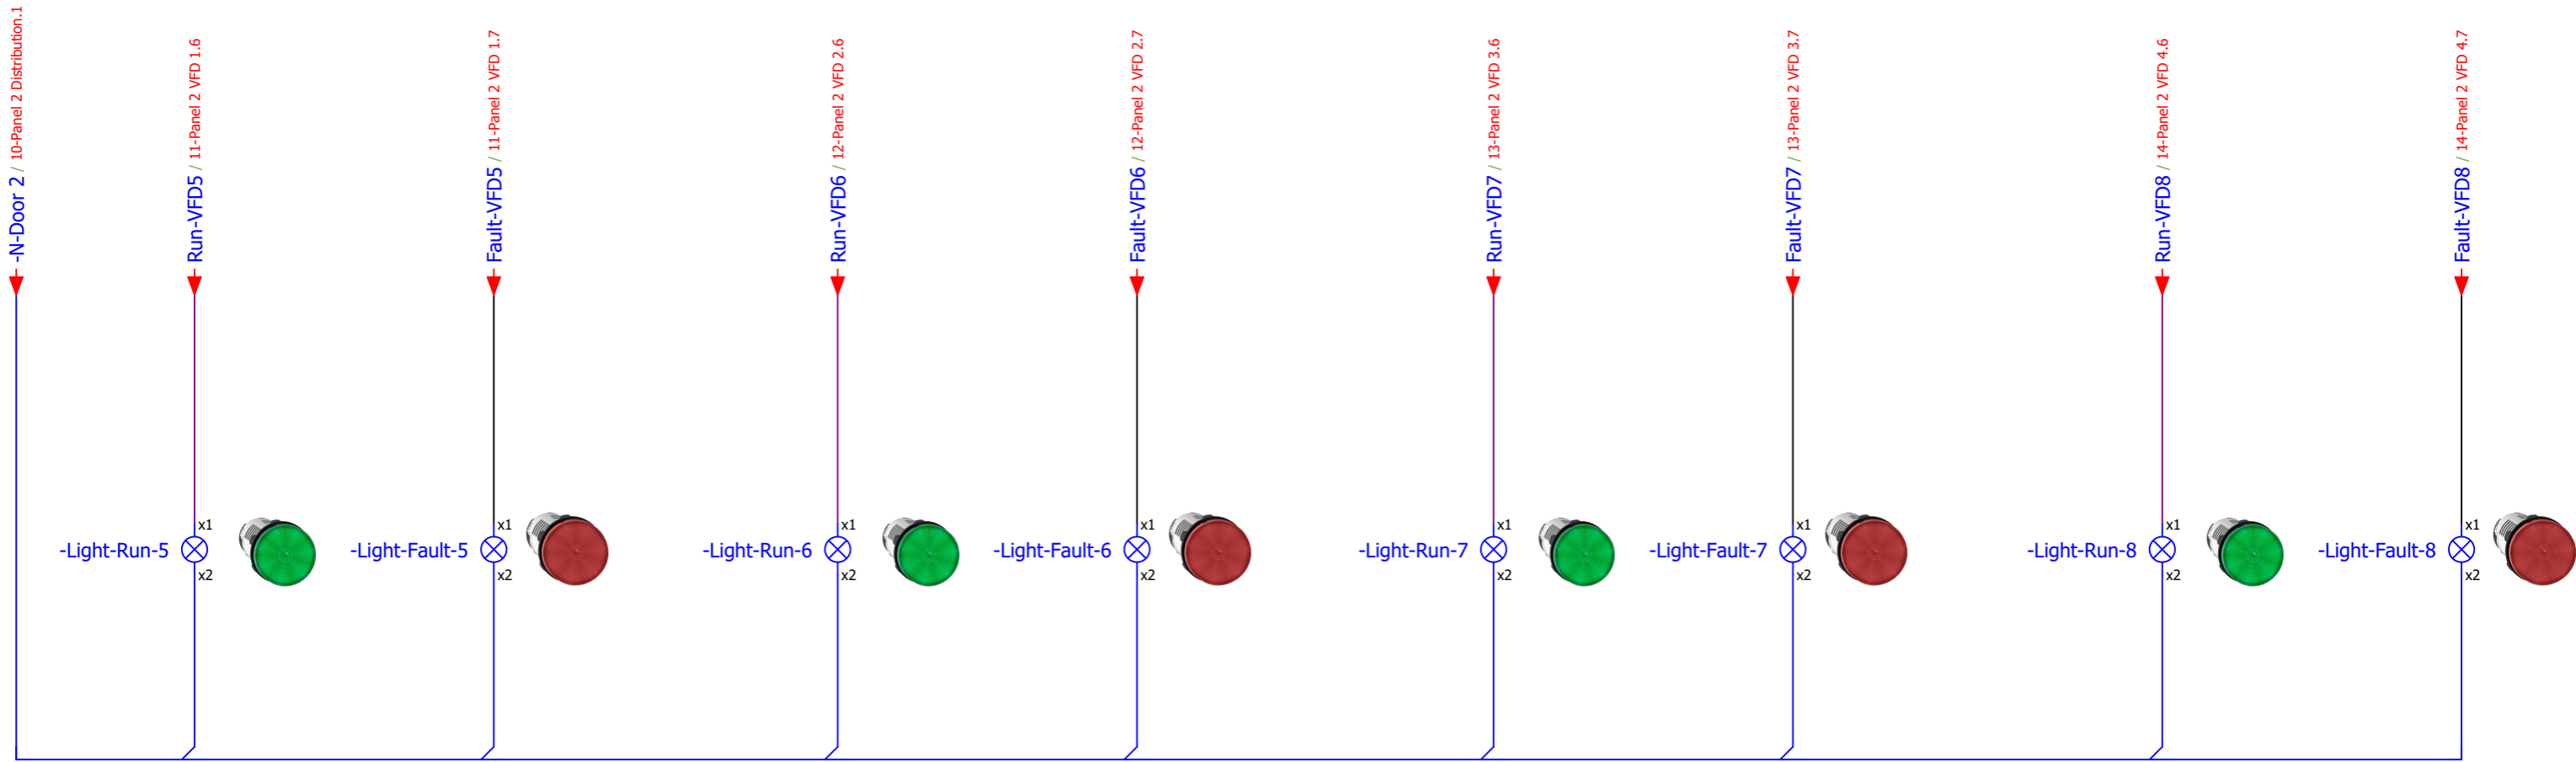

Project Description :
 Power Supply : 400V AC 50 Hz
 Number of Cells : 5
 Length / Widht : 200cm / 90cm
 IP : 54

Manufacturer :

Nic Sanat
 nicsanat.com

Employer :

Mayan
 mayan-group.com

Page Name :	16-Panel 2 Door Potentiometer
Previous Page :	15-Panel 2 Door Command
Next Page :	17-Panel 2 Door Indicator